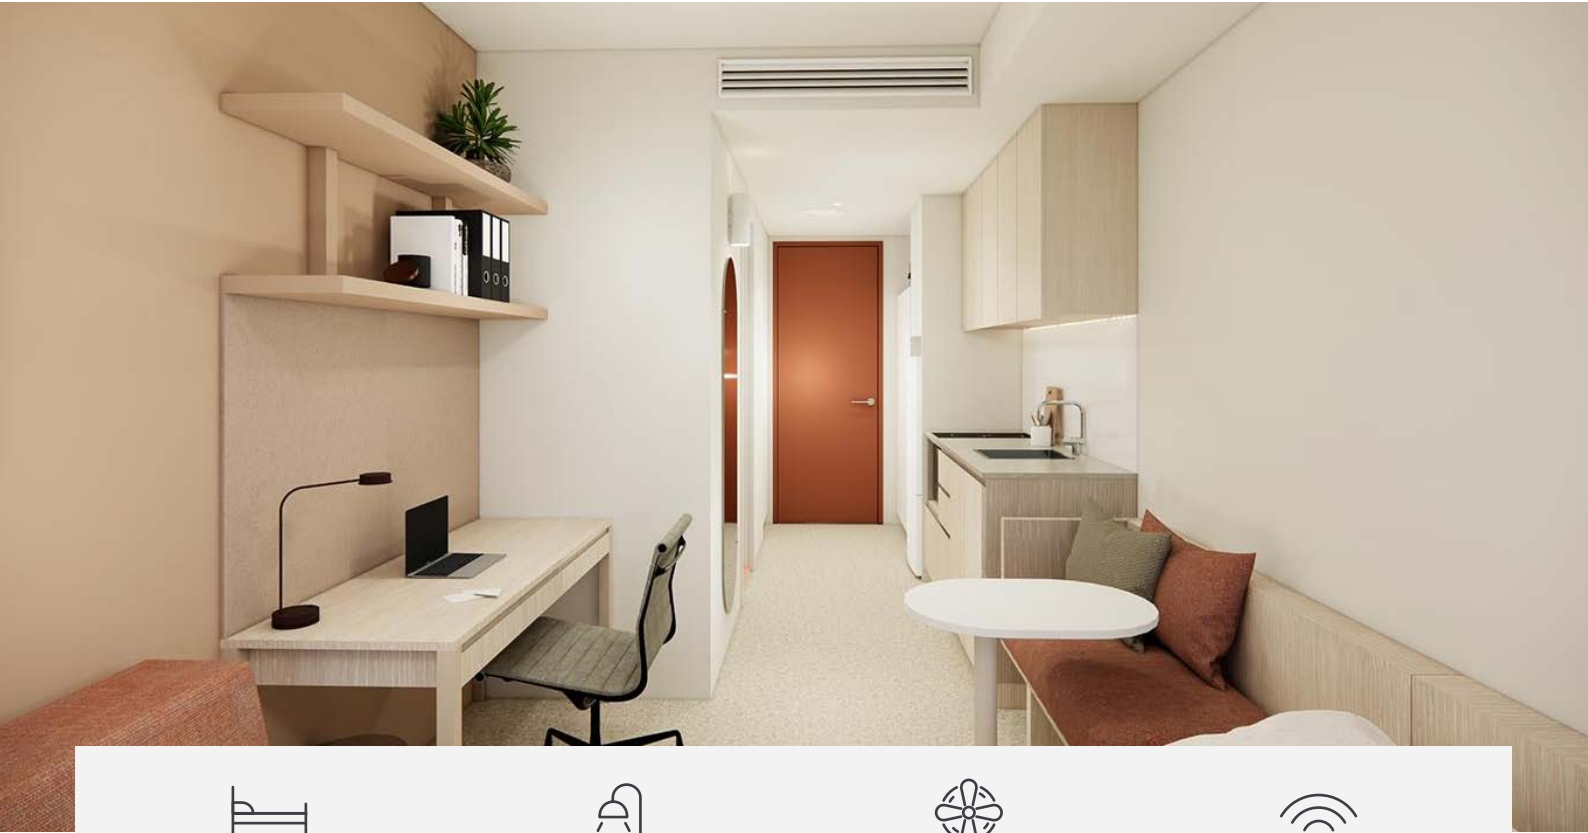

## STANDARD STUDIO APARTMENTS

Sleeps 1

Private bathroom

Air conditioning

Unlimited wi-fi

Our standard studios are designed to maximise your student living experience, with everything you need for eating, sleeping and studying.

- › Each studio has a private ensuite bathroom and air-conditioning
- › Features a well-appointed kitchenette and eating area to make self-catering easy
- › Unlimited high-speed wi-fi is included and available throughout

### PRIVATE STUDIO APARTMENT

- › Secure swipe card
- › Queen bed with under-bed storage
- › Ensuite bathroom
- › Air-conditioning / heating
- › Wall mounted TV
- › Study desk, lamp, table and chairs
- › Pinboard and bookshelf
- › Built-in wardrobe and full length mirror
- › Kitchenette with microwave, cooktop, refrigerator, kettle and vacuum cleaner
- › Opening windows with block-out and privacy blinds