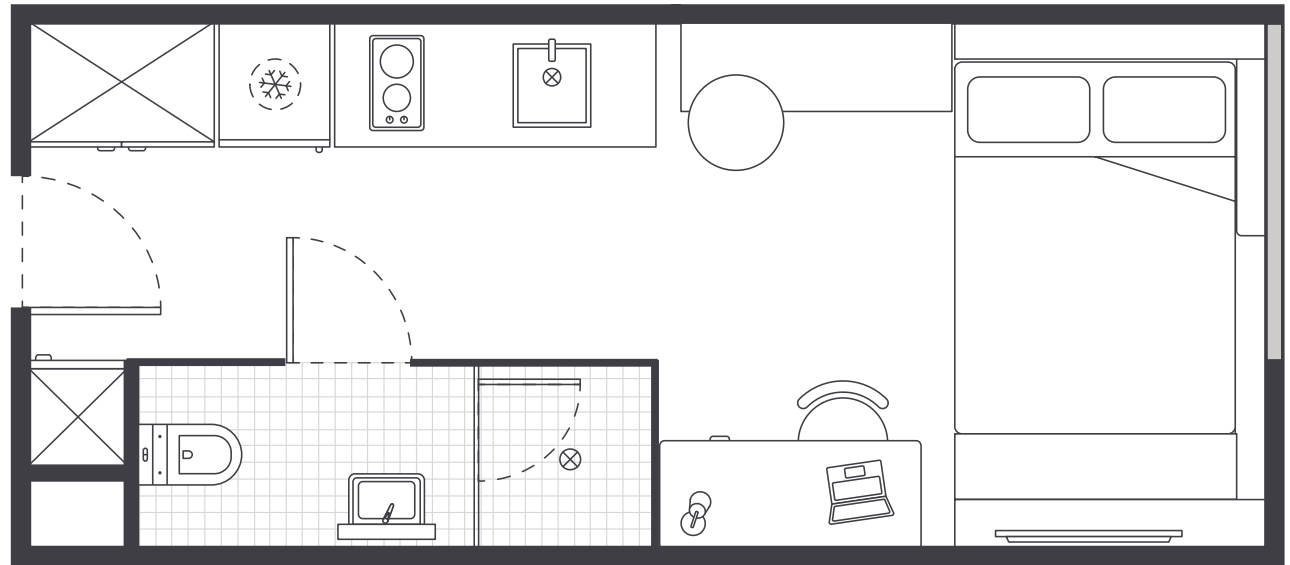

IGLU FLAGSTAFF STATION

STANDARD STUDIO APARTMENTS

MATTRESS SIZE

- › Queen bed: 153 x 203 cm

TYPICAL STUDIO LAYOUT

- › Located on levels 2 to 23
- › Approx. 18m²

Room allocations are based on availability.

All floorplans are illustrative only and indicative of Iglu's finishes and features.

Key