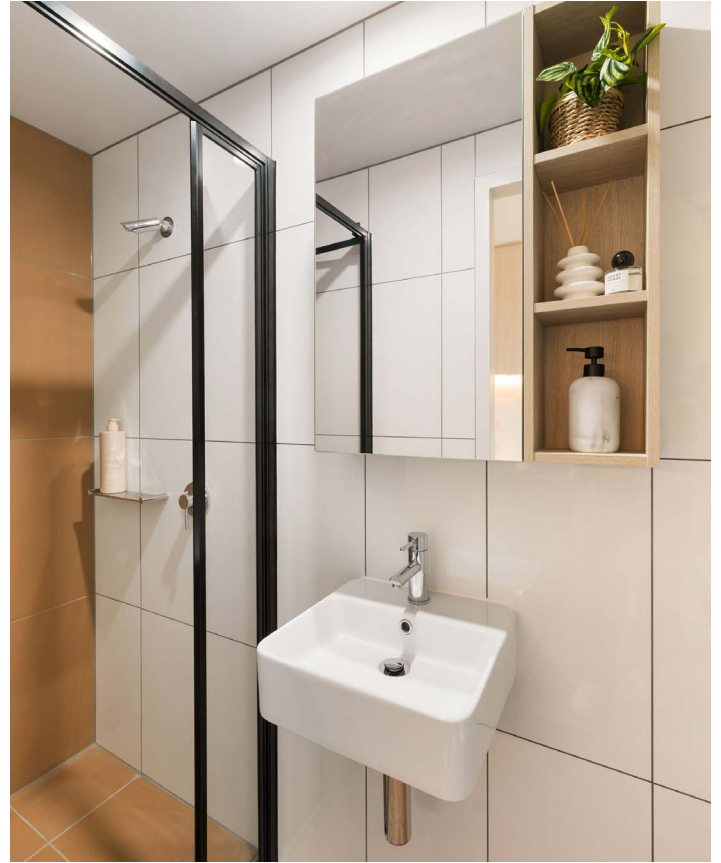

INSIDE THE STUDIO

As Iglu Flagstaff Station is due to open in July 2026, the images shown are illustrative only. They are indicative of room layouts, finishes and features.

FEATURES AND INCLUSIONS

PRIVATE STUDIO APARTMENT

- › Secure swipe card
- › Queen bed with under-bed storage
- › Ensuite bathroom
- › Air-conditioning / heating
- › Wall mounted TV
- › Study desk, lamp, table and chairs
- › Pinboard and bookshelf
- › Built-in wardrobe and full length mirror
- › Kitchenette with microwave, cooktop, refrigerator, kettle and vacuum cleaner
- › Opening windows with block-out and privacy blinds

ENSUITE BATHROOM

- › Shower
- › Toilet
- › Basin
- › Mirror
- › Towel rail
- › Exhaust fan
- › Storage cabinet and shelving

Accessible apartments available

ONE HANDY ALL-INCLUSIVE FEE

Your weekly rent includes all of this plus your water, electricity, access to 24/7 onsite support and lots of cool events.