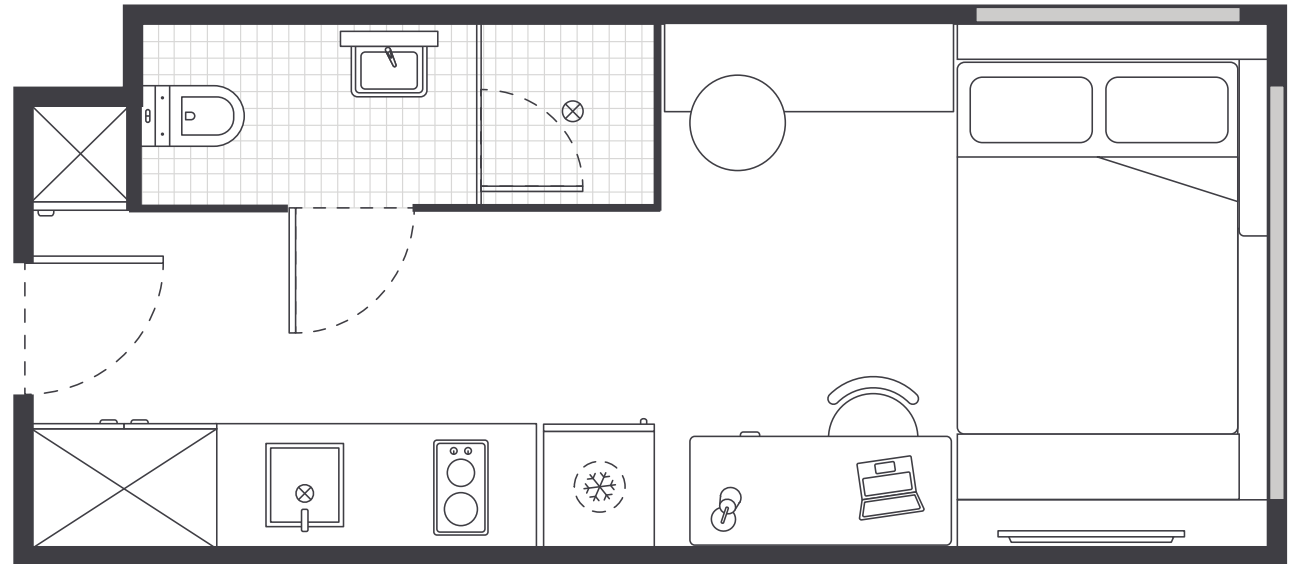

IGLU FLAGSTAFF STATION

STANDARD STUDIO APARTMENTS

MATTRESS SIZE

- › Queen bed: 153 x 203 cm

STUDIO LAYOUT 2

- › Located on levels 2 to 10
- › Approx. 17m²

Room allocations are based on availability.

All floorplans are illustrative only and indicative of Iglu's finishes and features.

Key