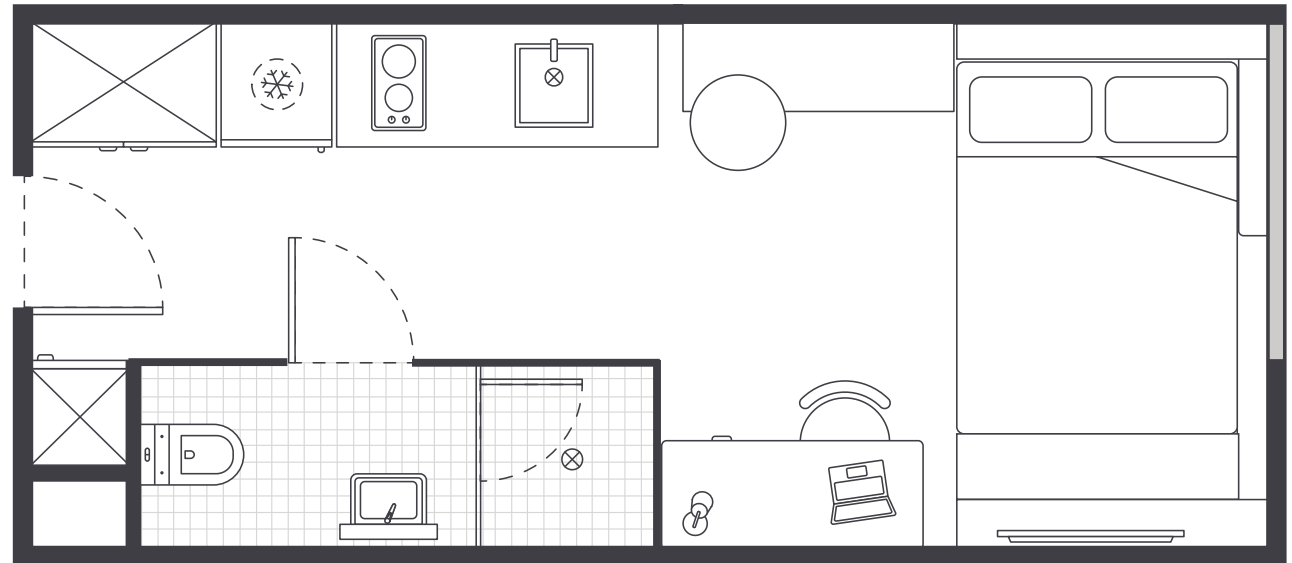

- › Each studio has a private ensuite bathroom and air-conditioning
- › Features well-appointed kitchenette with eating area for self-catering
- › Unlimited high-speed wi-fi included and available throughout

- › Secure swipe card
- › Queen bed with under-bed storage
- › Ensuite bathroom
- › Air-conditioning / heating
- › Wall mounted TV
- › Study desk, lamp, table and chairs
- › Pinboard and bookshelf
- › Built-in wardrobe and full length mirror
- › Kitchenette with microwave, cooktop, refrigerator, kettle and vacuum cleaner
- › Opening windows with block-out and privacy blinds

IGLU FLAGSTAFF STATION

PREMIUM STUDIO APARTMENTS

MATTRESS SIZE

- › Queen bed: 153 x 203 cm

TYPICAL STUDIO LAYOUT

- › Located on levels 2 to 23
- › Approx. 18m²

Premium studio offer views over Flagstaff Gardens

Room allocations are based on availability.

All floorplans are illustrative only and indicative of Iglu's finishes and features.

Key

Refrigerator unit

Shelving / storage

Window / glass