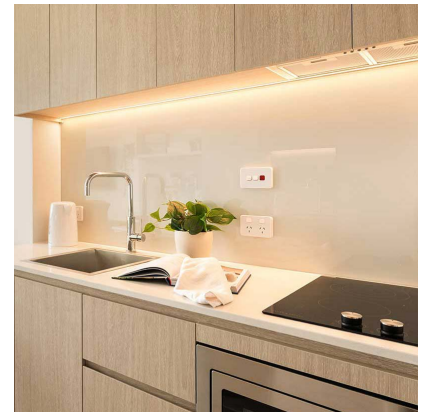

IGLU FLAGSTAFF STATION

PREMIUM STUDIO APARTMENTS

Sleeps 1

Private bathroom

Air conditioning

Unlimited wi-fi

Our premium studios are designed to maximise a shared student living experience, with everything you need for eating, sleeping and studying.

- › Each studio has a private ensuite bathroom and air-conditioning
- › Features well-appointed kitchenette with eating area for self-catering
- › Unlimited high-speed wi-fi included and available throughout

- › Secure swipe card
- › Queen bed with under-bed storage
- › Ensuite bathroom
- › Air-conditioning / heating
- › Wall mounted TV
- › Study desk, lamp, table and chairs
- › Pinboard and bookshelf
- › Built-in wardrobe and full length mirror
- › Kitchenette with microwave, cooktop, refrigerator, kettle and vacuum cleaner
- › Opening windows with block-out and privacy blinds

ENSUITE BATHROOM

- › Shower
- › Toilet
- › Basin
- › Mirror
- › Towel rail
- › Exhaust fan
- › Storage cabinet and shelving

 Accessible apartments available

ONE HANDY ALL-INCLUSIVE FEE

Your weekly rent includes all of this plus your water, electricity, access to 24/7 onsite support and lots of cool events.