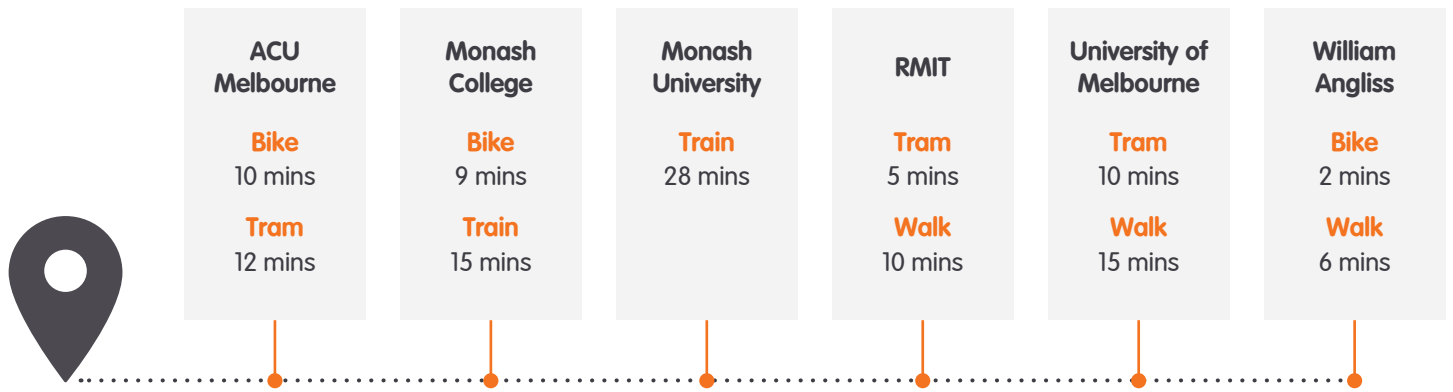

# COMMUTING TIMES FROM IGLU FLAGSTAFF STATION

All times are approximate and do not account for traffic and delays