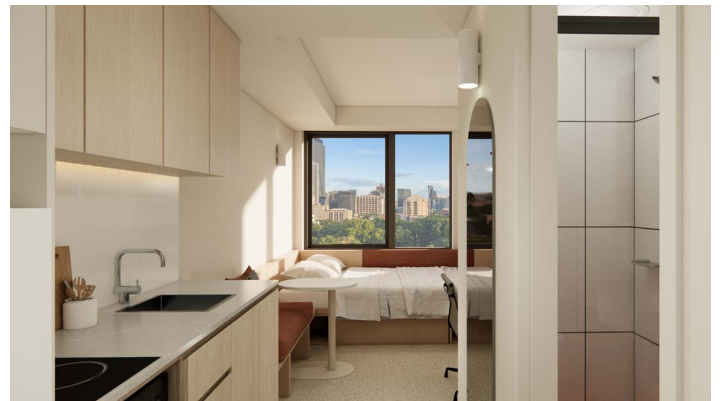

STUDIO APARTMENTS

All studios are equipped with:

- › Queen bed with under-bed storage
- › Private ensuite bathroom
- › Air-conditioning and heating
- › Wall mounted TV
- › Table and bench seat
- › Study desk, chair, lamp
- › Pinboard and bookshelf
- › Built-in wardrobe and full length mirror
- › Kitchenette with microwave, cooktop, refrigerator/freezer

Image shown is indicative of room layout, finishes and fixtures only.

ACCESSIBLE APARTMENTS AVAILABLE