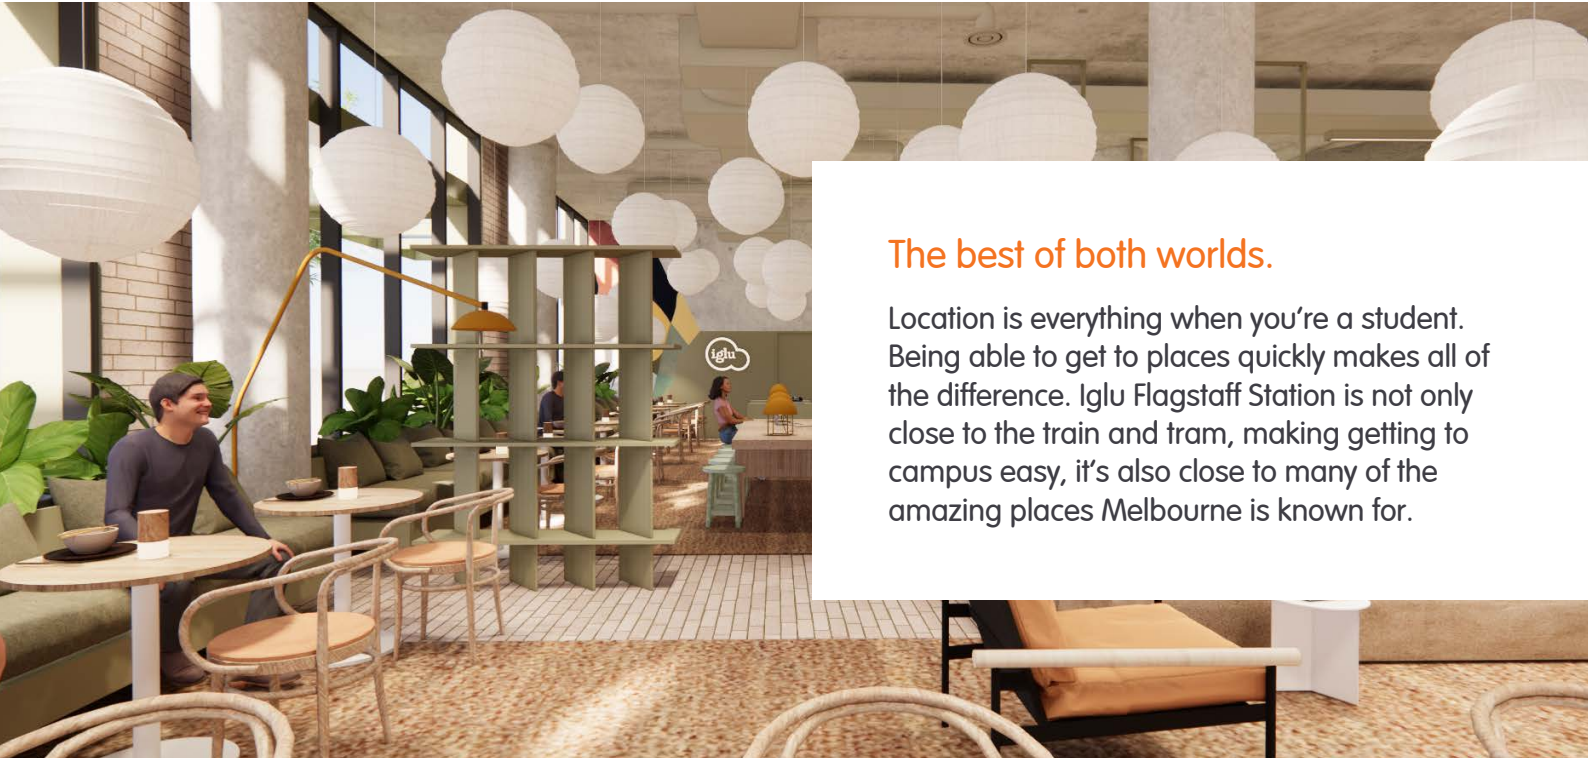

## The best of both worlds.

Location is everything when you're a student. Being able to get to places quickly makes all of the difference. Iglu Flagstaff Station is not only close to the train and tram, making getting to campus easy, it's also close to many of the amazing places Melbourne is known for.