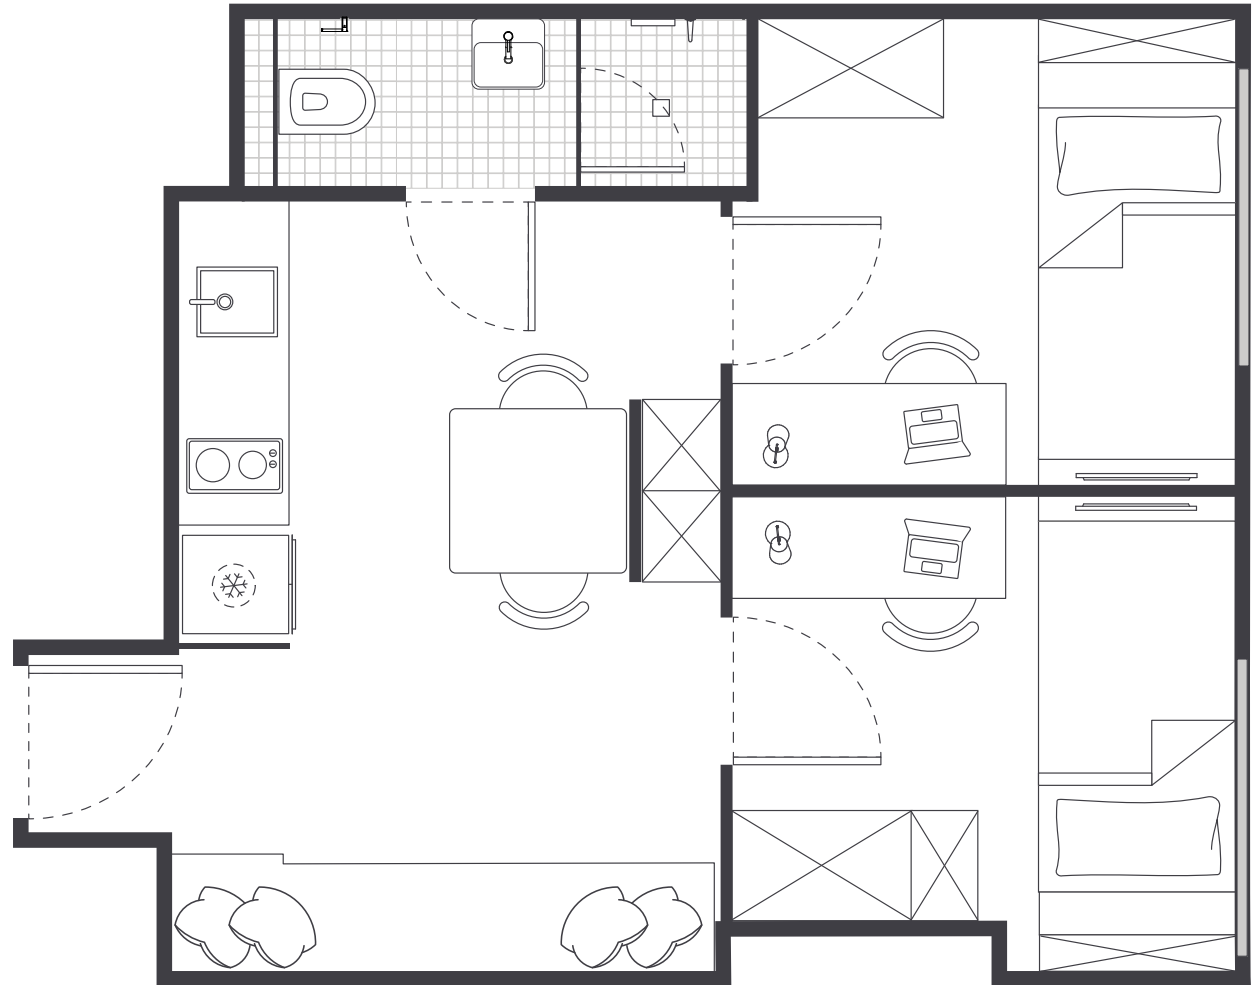

PRIVATE BEDROOM

- › Lockable door
- › Air-conditioning / heating
- › King single bed with storage
- › Built-in wardrobe
- › Wall mounted TV
- › Study desk, chair and lamp
- › Shelving and pinboard
- › Opening windows with block out and privacy blinds

SHARED BATHROOM

- › Shower
- › Toilet
- › Basin
- › Mirror
- › Towel rail
- › Exhaust fan
- › Storage cabinet and shelving

ONE HANDY ALL-INCLUSIVE FEE

Your weekly rent includes all of this plus your water, electricity, access to 24/7 onsite support and lots of cool events.

IGLU FLAGSTAFF STATION

2 BEDROOM APARTMENTS

MATTRESS SIZE

- › King single bed: 107 x 203 cm

TYPICAL APARTMENT LAYOUT

- › Located on levels 2 to 23
- › Approx. 30.3m²

Room allocations are based on availability.

All floorplans are illustrative only and indicative of Iglu's finishes and features.

Key

Refrigerator unit

Shelving / storage

Window / glass