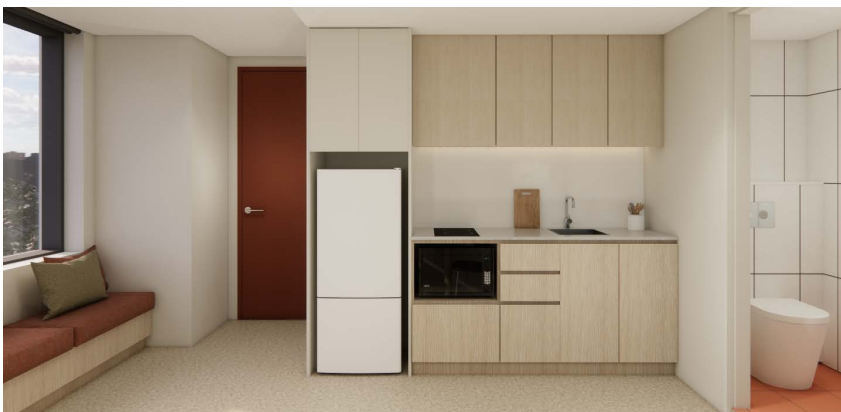

IGLU FLAGSTAFF STATION

2 BEDROOM SHARE APARTMENTS

2 bedrooms

Share bathroom

Air conditioning

Unlimited wi-fi

Living in a shared student apartment is a great way to meet people and make new friends. And it's fully furnished!

Pretty cool really.

- › Each bedroom is fully furnished and features air-conditioning
- › Features a well-equipped shared kitchen, dining and living space
- › Unlimited high-speed wi-fi is included and available throughout

INSIDE THE APARTMENT

As Iglu Flagstaff Station is due to open in July 2026, the images shown are illustrative only. They are indicative of room layouts, finishes and features.

FEATURES AND INCLUSIONS

SHARED SPACE

SHARED BATHROOM

- › Shower
- › Toilet
- › Basin
- › Mirror
- › Towel rail
- › Exhaust fan
- › Storage cabinet and shelving

ONE HANDY ALL-INCLUSIVE FEE

Your weekly rent includes all of this plus your water, electricity, access to 24/7 onsite support and lots of cool events.