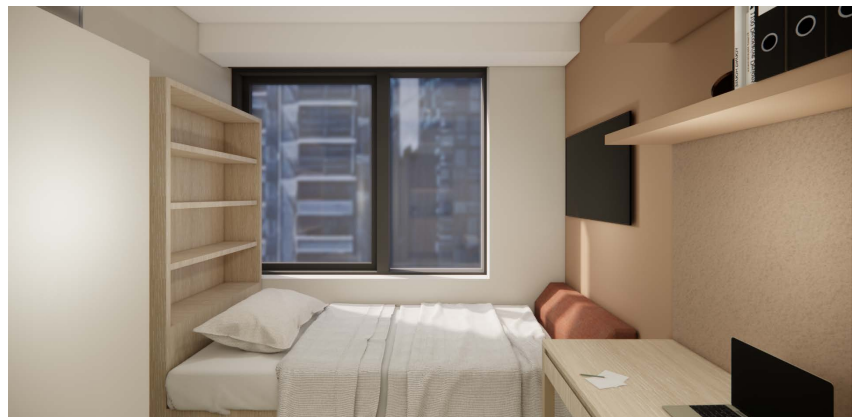

IGLU FLAGSTAFF STATION

2 BEDROOM SHARE APARTMENTS

2 bedrooms

Share bathroom

Air conditioning

Unlimited wi-fi

Living in a shared student apartment is a great way to meet people and make new friends. And it's fully furnished!

Pretty cool really.

- › Each bedroom is fully furnished and features air-conditioning
- › Features a well-equipped shared kitchen, dining and living space
- › Unlimited high-speed wi-fi is included and available throughout

INSIDE THE APARTMENT

As Iglu Flagstaff Station is due to open in July 2026, the images shown are illustrative only. They are indicative of room layouts, finishes and features.

FEATURES AND INCLUSIONS

SHARED SPACE

PRIVATE BEDROOM

- › Lockable door
- › Air-conditioning / heating
- › King single bed with storage
- › Built-in wardrobe
- › Wall mounted TV
- › Study desk, chair and lamp
- › Shelving and pinboard
- › Opening windows with block out and privacy blinds