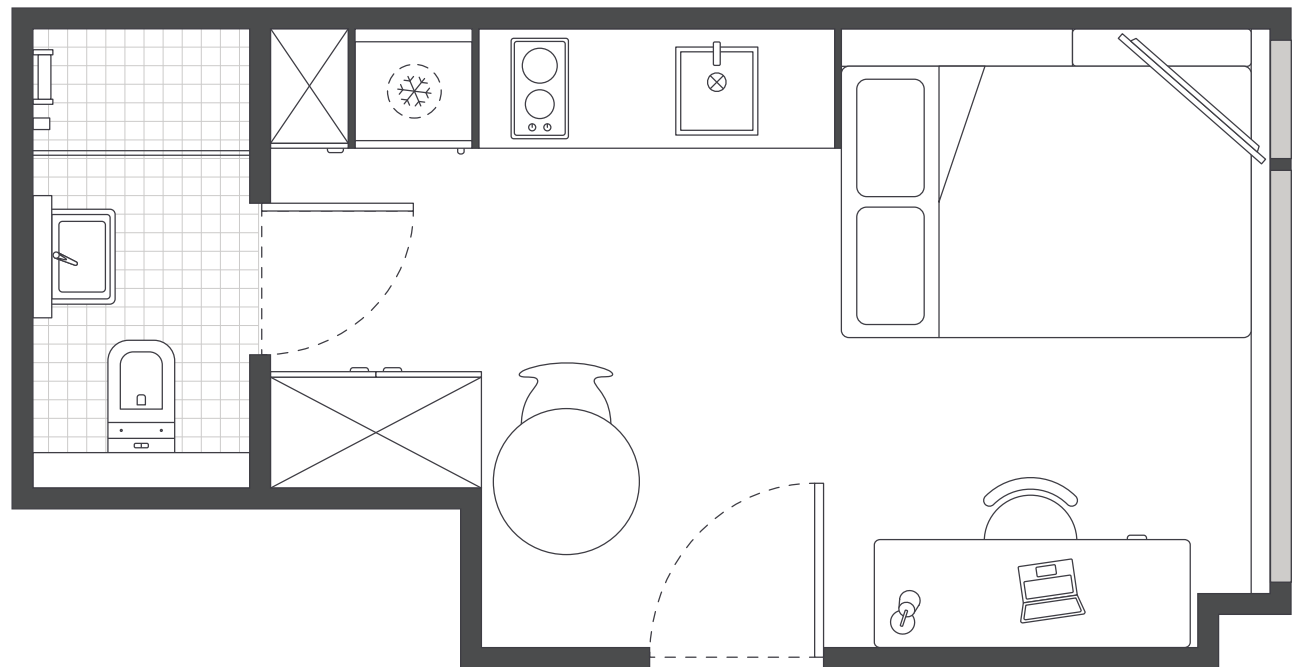

### STANDARD STUDIO APARTMENTS

#### MATTRESS SIZE

- › Double bed: 137 x 187 cm

#### STUDIO LAYOUT 02

- › Located on levels 12 to 17
- › Approx. 18m<sup>2</sup>

2

Room allocations are based on availability.

All floorplans are illustrative only and indicative of Iglu's finishes and features.