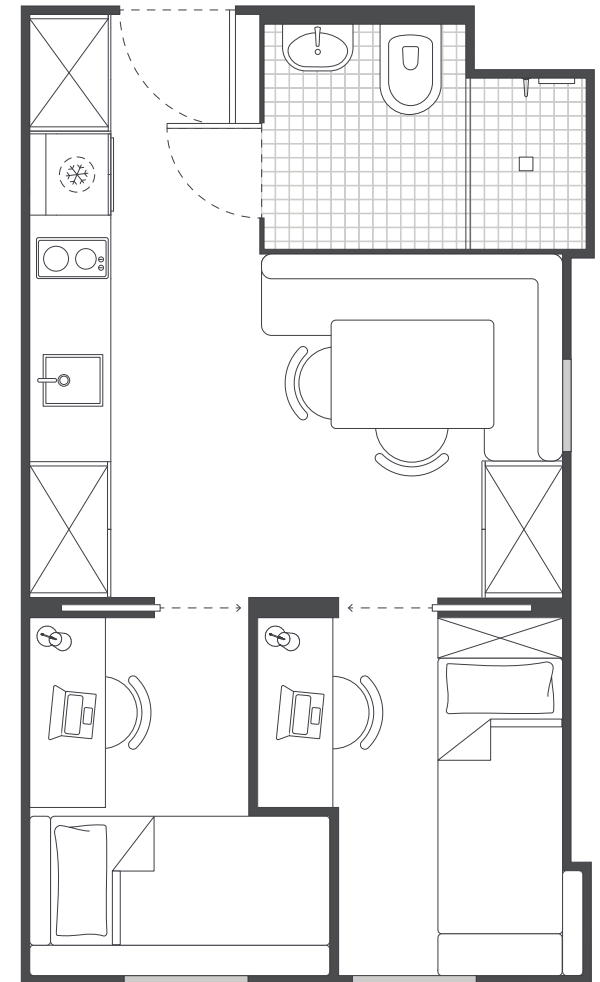

INSIDE THE APARTMENT

All images are illustrative only and indicative of Iglu's finishes and features.

FEATURES AND INCLUSIONS

SHARED SPACE

- › Secure swipe card
- › Two built-in wardrobes
- › Full length mirror
- › Dining area with built in seating nook, table and chairs
- › Fully equipped kitchen with:
 - microwave and cooktop
 - refrigerator and freezer
 - kettle, toaster and vacuum cleaner

SHARED BATHROOM

- › Shower
- › Toilet
- › Basin
- › Mirror
- › Towel rail
- › Exhaust fan
- › Storage cabinet and shelving

ONE HANDY ALL-INCLUSIVE FEE

Your weekly rent includes all of this plus your water, electricity, access to 24/7 onsite support and lots of cool events.

IGLU FLAGSTAFF GARDENS

2 BEDROOM APARTMENTS

MATTRESS SIZE

- › King single bed: 106 x 203 cm

APARTMENT LAYOUT

- › Located on levels 3 to 17
- › Approx. 28.5m²

1

2

Room allocations are based on availability.

All floorplans are illustrative only and indicative of Iglu's finishes and features.

Key