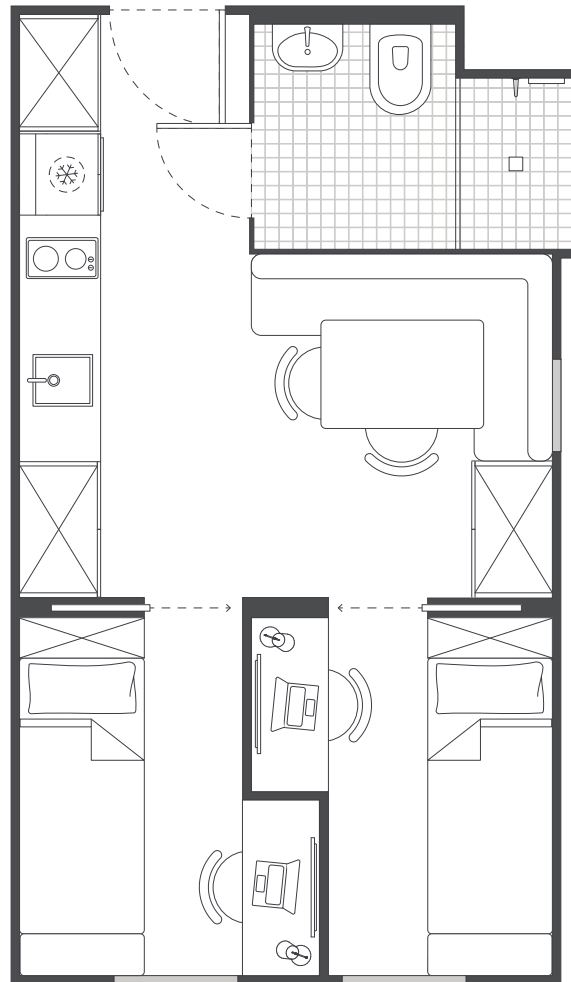

INSIDE THE APARTMENT

All images are illustrative only and indicative of Iglu's finishes and features.

FEATURES AND INCLUSIONS

SHARED SPACE

- › Secure swipe card
- › Two built-in wardrobes
- › Full length mirror
- › Dining area with built in seating nook, table and chairs
- › Fully equipped kitchen with:
 - microwave and cooktop
 - refrigerator and freezer
 - kettle, toaster and vacuum cleaner

SHARED BATHROOM

- › Shower
- › Toilet
- › Basin
- › Mirror
- › Towel rail
- › Exhaust fan
- › Storage cabinet and shelving

ONE HANDY ALL-INCLUSIVE FEE

Your weekly rent includes all of this plus your water, electricity, access to 24/7 onsite support and lots of cool events.

IGLU FLAGSTAFF GARDENS

2 BEDROOM APARTMENTS

MATTRESS SIZE

- › King single bed: 106 x 203 cm

APARTMENT LAYOUT

- › Located on levels 3 to 17
- › Approx. 28.5m²

1

2

Room allocations are based on availability.

All floorplans are illustrative only and indicative of Iglu's finishes and features.

Key