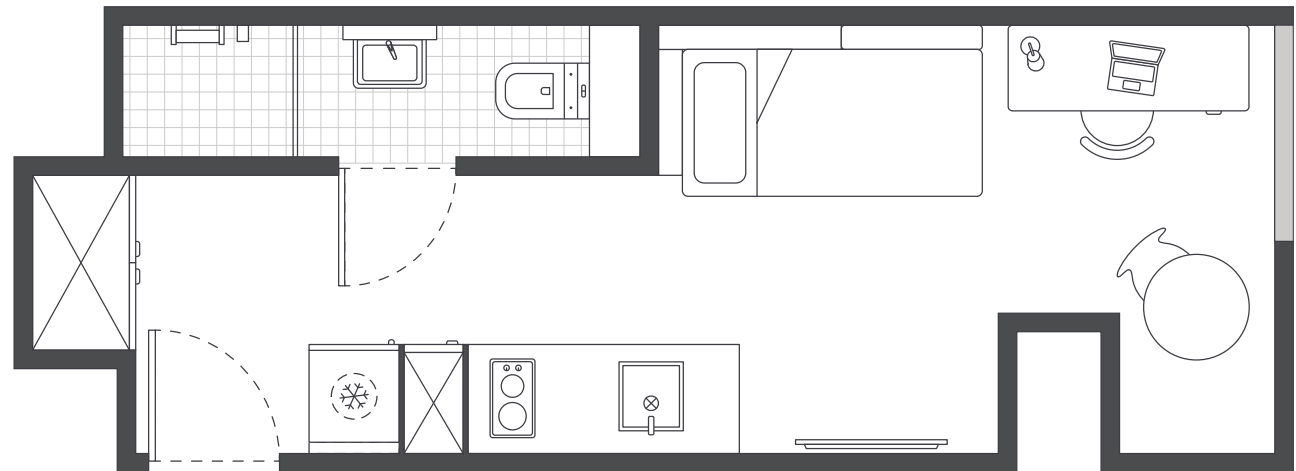

- › Each studio has a private ensuite bathroom and air-conditioning
- › Features well-appointed kitchenette with eating area for self-catering
- › Unlimited high-speed wi-fi included and available throughout

INSIDE THE STUDIO

All images are illustrative only and indicative of Iglu's finishes and features.

FEATURES AND INCLUSIONS

PRIVATE STUDIO APARTMENT

- › Secure swipe card
- › King single bed with under-bed storage
- › Ensuite bathroom
- › Air-conditioning / heating
- › HD television with Apple TV
- › Study desk, lamp, table and chairs
- › Pinboard and bookshelf
- › Built-in wardrobe and full length mirror
- › Kitchenette with microwave, cooktop, refrigerator, toaster, kettle and vacuum cleaner
- › Large, opening window with block-out blinds

IGLU FLAGSTAFF GARDENS

SINGLE STUDIO APARTMENTS

MATTRESS SIZE

- › King single bed: 106 x 203 cm

STUDIO LAYOUT

- › Located on level 2
- › Approx. 20m²

Room allocations are based on availability.

All floorplans are illustrative only and indicative of Iglu's finishes and features.

Key

Refrigerator unit

Shelving / storage

Window / glass