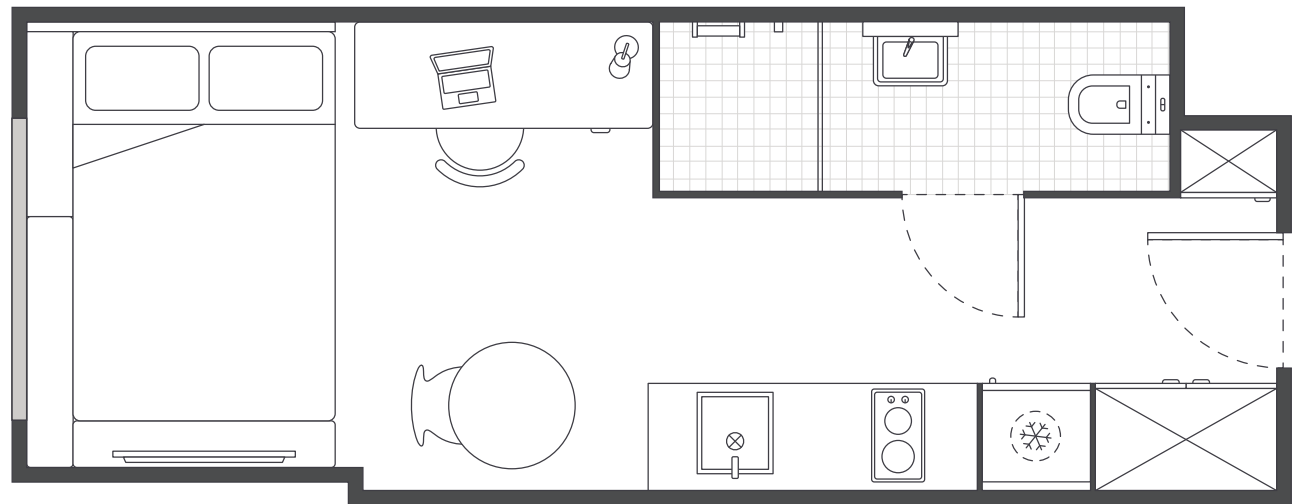

- › Each studio has a private ensuite bathroom and air-conditioning
- › Features well-appointed kitchenette with eating area for self-catering
- › Unlimited high-speed wi-fi included and available throughout

INSIDE THE STUDIO

All images are illustrative only and indicative of Iglu's finishes and features.

FEATURES AND INCLUSIONS

PRIVATE STUDIO APARTMENT

- › Secure swipe card
- › Double bed with under-bed storage
- › Ensuite bathroom
- › Air-conditioning / heating
- › HD television with Apple TV
- › Study desk, lamp, table and chairs
- › Pinboard and bookshelf
- › Built-in wardrobe and full length mirror
- › Kitchenette with microwave, cooktop, refrigerator, kettle, toaster and vacuum cleaner
- › Large window with block-out blinds

IGLU FLAGSTAFF GARDENS

PREMIUM STUDIO APARTMENTS

MATTRESS SIZE

- › Double bed: 137 x 187 cm

PREMIUM STUDIO LAYOUT 01

- › Located on levels 3 to 17
- › Approx. 18m²

Premium studios offer a leafy outlook over Flagstaff Gardens.

Room allocations are based on availability.

All floorplans are illustrative only and indicative of Iglu's finishes and features.

1

Key

Refrigerator unit

Shelving / storage

Window / glass

IGLU FLAGSTAFF GARDENS