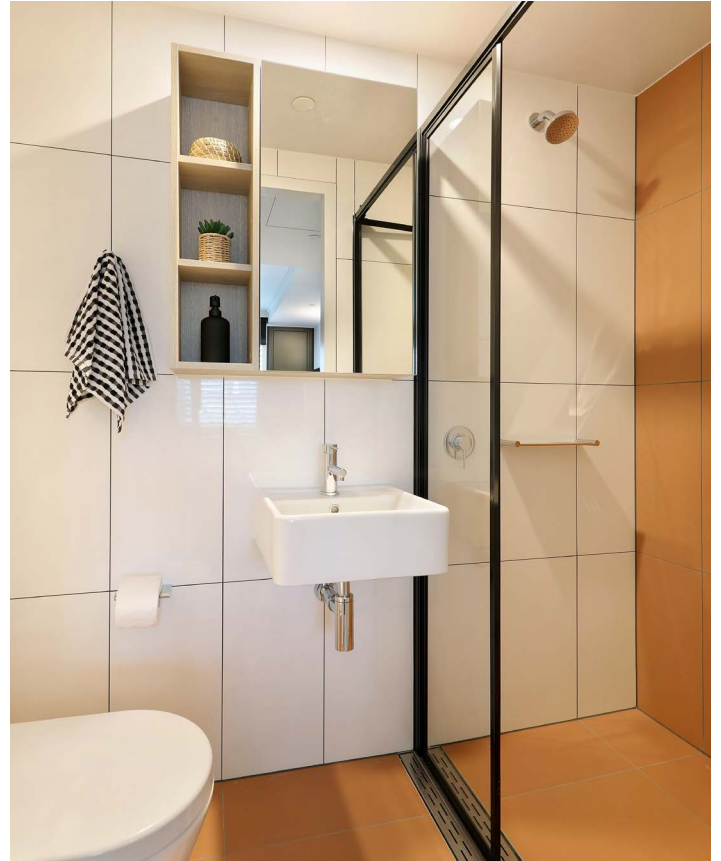

IGLU FLAGSTAFF GARDENS

PREMIUM STUDIO APARTMENTS

Sleeps 1

Private bathroom

Air conditioning

Unlimited wi-fi

Our studios are designed to maximise a shared student living experience, with everything you need for eating, sleeping and studying.

- › Each studio has a private ensuite bathroom and air-conditioning
- › Features well-appointed kitchenette with eating area for self-catering
- › Unlimited high-speed wi-fi included and available throughout

INSIDE THE STUDIO

All images are illustrative only and indicative of Iglu's finishes and features.

FEATURES AND INCLUSIONS

PRIVATE STUDIO APARTMENT

- › Secure swipe card
- › Double bed with under-bed storage
- › Ensuite bathroom
- › Air-conditioning / heating
- › HD television with Apple TV
- › Study desk, lamp, table and chairs
- › Pinboard and bookshelf
- › Built-in wardrobe and full length mirror
- › Kitchenette with microwave, cooktop, refrigerator, kettle, toaster and vacuum cleaner
- › Large window with block-out blinds

ENSUITE BATHROOM

- › Shower
- › Toilet
- › Basin
- › Mirror
- › Towel rail
- › Exhaust fan
- › Storage cabinet and shelving

 Accessible apartments available

ONE HANDY ALL-INCLUSIVE FEE

Your weekly rent includes all of this plus your water, electricity, access to 24/7 onsite support and lots of cool events.