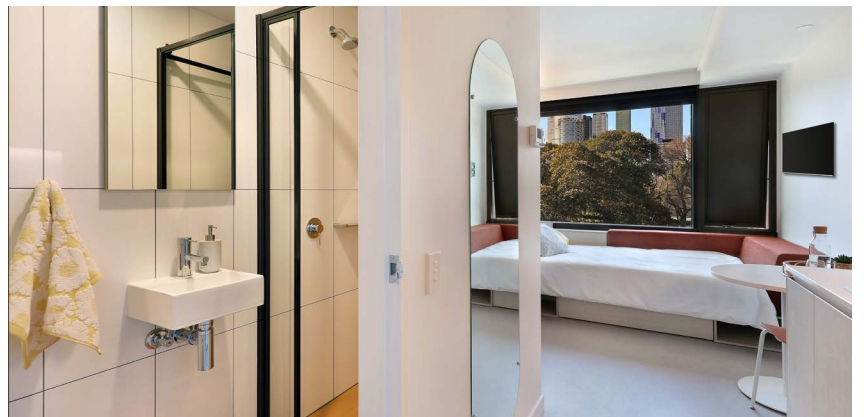

IGLU FLAGSTAFF GARDENS

PREMIUM STUDIO APARTMENTS

Sleeps 1

Private bathroom

Air conditioning

Unlimited wi-fi

Our studios are designed to maximise a shared student living experience, with everything you need for eating, sleeping and studying.

- › Each studio has a private ensuite bathroom and air-conditioning
- › Features well-appointed kitchenette with eating area for self-catering
- › Unlimited high-speed wi-fi included and available throughout

INSIDE THE STUDIO

All images are illustrative only and indicative of Iglu's finishes and features.

FEATURES AND INCLUSIONS

PRIVATE STUDIO APARTMENT

- › Secure swipe card
- › Double bed with under-bed storage
- › Ensuite bathroom
- › Air-conditioning / heating
- › HD television with Apple TV
- › Study desk, lamp, table and chairs
- › Pinboard and bookshelf
- › Built-in wardrobe and full length mirror
- › Kitchenette with microwave, cooktop, refrigerator, kettle, toaster and vacuum cleaner
- › Large window with block-out blinds

ENSUITE BATHROOM

- › Shower
- › Toilet
- › Basin
- › Mirror
- › Towel rail
- › Exhaust fan
- › Storage cabinet and shelving

 Accessible apartments available

ONE HANDY ALL-INCLUSIVE FEE

Your weekly rent includes all of this plus your water, electricity, access to 24/7 onsite support and lots of cool events.