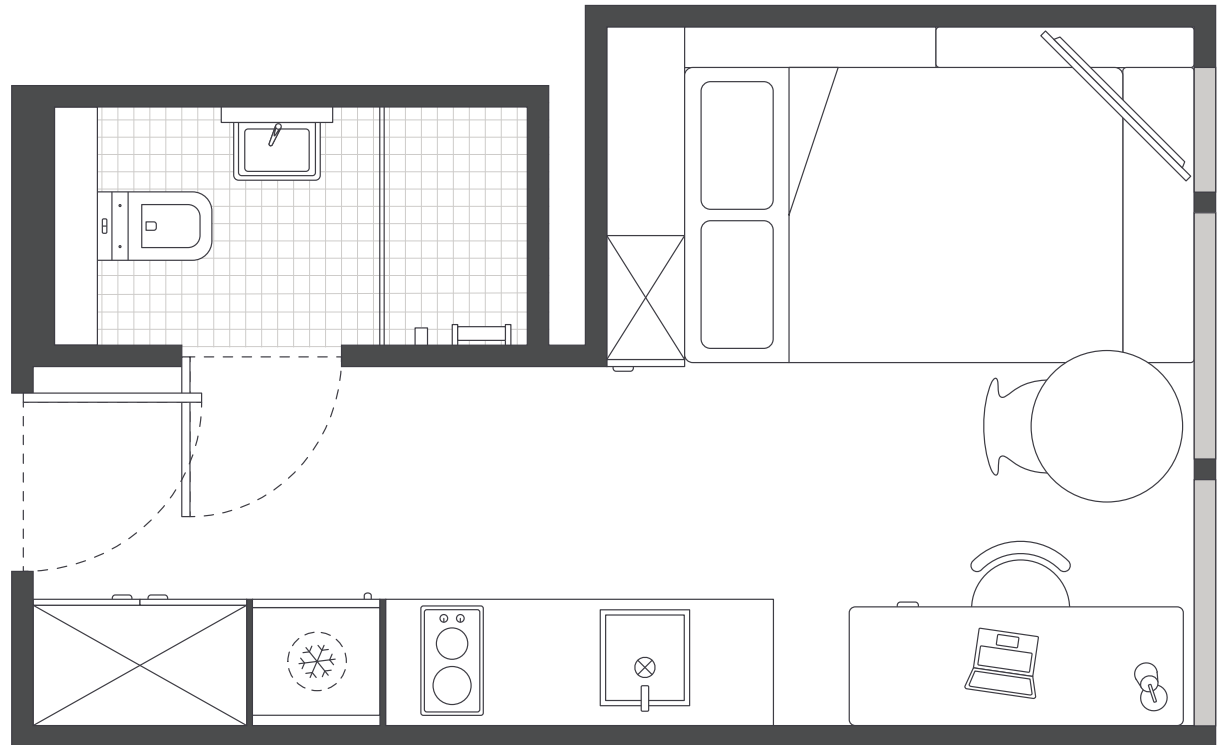

INSIDE THE STUDIO

All images are illustrative only and indicative of Iglu's finishes and features.

FEATURES AND INCLUSIONS

PRIVATE STUDIO APARTMENT

- › Secure swipe card
- › Double bed with under-bed storage
- › Ensuite bathroom
- › Air-conditioning / heating
- › HD television with Apple TV
- › Study desk, lamp, table and chairs
- › Pinboard and bookshelf
- › Built-in wardrobe and full length mirror
- › Kitchenette with microwave, cooktop, refrigerator, kettle, toaster and vacuum cleaner
- › Large window with block-out blinds

Room allocations are based on availability.

All floorplans are illustrative only and indicative of Iglu's finishes and features.

1

Key

Refrigerator unit

Shelving / storage

Window / glass

IGLU FLAGSTAFF GARDENS

PREMIUM STUDIO APARTMENTS

MATTRESS SIZE

- › Double bed: 137 x 187 cm

PREMIUM STUDIO LAYOUT 02

- › Located on levels 2 to 17
- › Approx. 16.8m²

Premium studios offer a leafy outlook over Flagstaff Gardens.

Room allocations are based on availability.

All floorplans are illustrative only and indicative of Iglu's finishes and features.

2

Key

Refrigerator unit

Shelving / storage

Window / glass