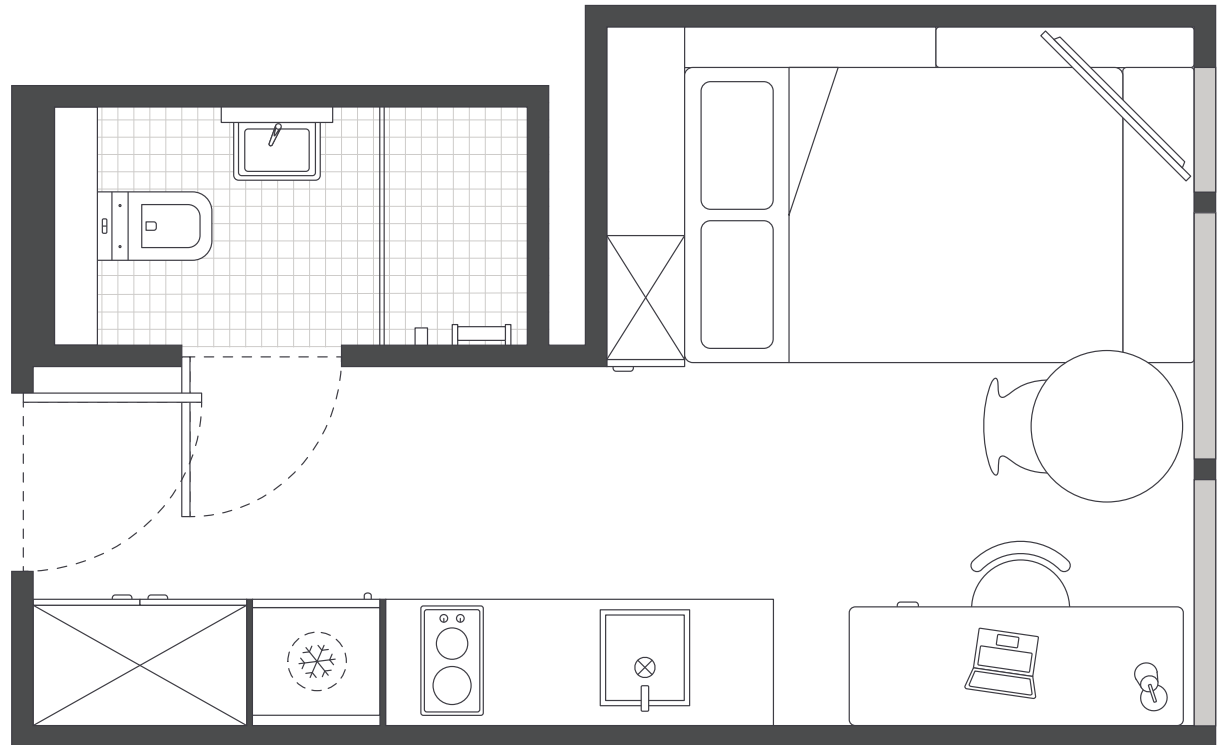

INSIDE THE STUDIO

All images are illustrative only and indicative of Iglu's finishes and features.

FEATURES AND INCLUSIONS

PRIVATE STUDIO APARTMENT

- › Secure swipe card
- › Double bed with under-bed storage
- › Ensuite bathroom
- › Air-conditioning / heating
- › HD television with Apple TV
- › Study desk, lamp, table and chairs
- › Pinboard and bookshelf
- › Built-in wardrobe and full length mirror
- › Kitchenette with microwave, cooktop, refrigerator, kettle, toaster and vacuum cleaner
- › Large, opening window with block-out blinds

Room allocations are based on availability.

All floorplans are illustrative only and indicative of Iglu's finishes and features.

1

Key

Refrigerator unit

Shelving / storage

Window / glass

IGLU FLAGSTAFF GARDENS

PREMIUM STUDIO APARTMENTS

MATTRESS SIZE

- › Double bed: 137 x 187 cm

PREMIUM STUDIO LAYOUT 02

- › Located on levels 2 to 17
- › Approx. 16.8m²

Premium studios offer a leafy outlook over Flagstaff Gardens.

Room allocations are based on availability.

All floorplans are illustrative only and indicative of Iglu's finishes and features.

2

Key

Refrigerator unit

Shelving / storage

Window / glass