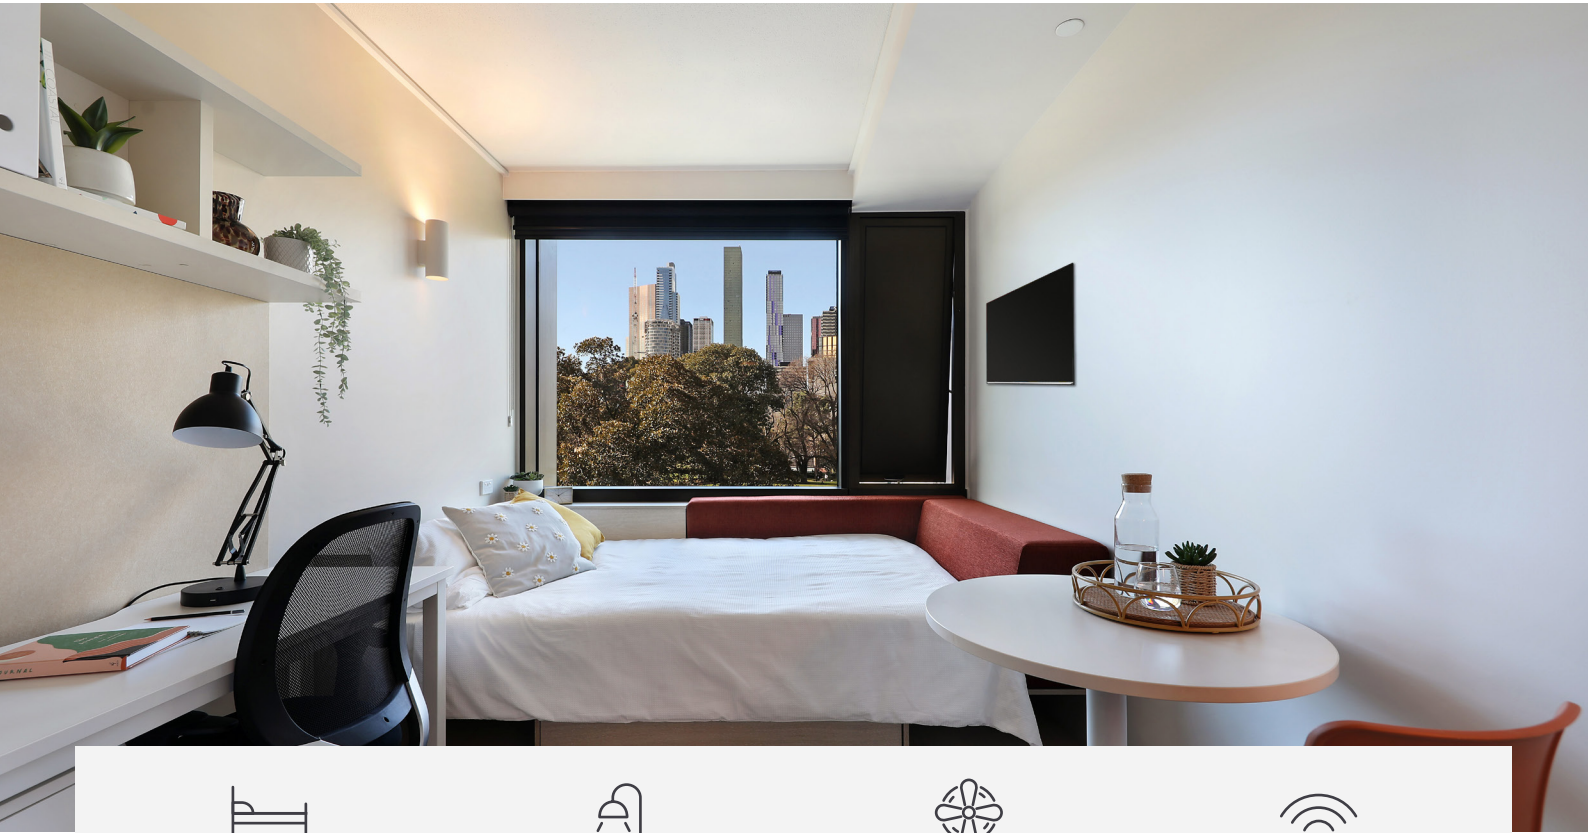

IGLU FLAGSTAFF GARDENS

PREMIUM STUDIO APARTMENTS

Sleeps 1

Private bathroom

Air conditioning

Unlimited wi-fi

Our studios are designed to maximise a shared student living experience, with everything you need for eating, sleeping and studying.

- › Each studio has a private ensuite bathroom and air-conditioning
- › Features well-appointed kitchenette with eating area for self-catering
- › Unlimited high-speed wi-fi is included and available throughout

INSIDE THE STUDIO

All images are illustrative only and indicative of Iglu's finishes and features.

FEATURES AND INCLUSIONS

PRIVATE STUDIO APARTMENT

- › Secure swipe card
- › Double bed with under-bed storage
- › Ensuite bathroom
- › Air-conditioning / heating
- › HD television with Apple TV
- › Study desk, lamp, table and chairs
- › Pinboard and bookshelf
- › Built-in wardrobe and full length mirror
- › Kitchenette with microwave, cooktop, refrigerator, kettle, toaster and vacuum cleaner
- › Large, opening window with block-out blinds

ENSUITE BATHROOM

- › Shower
- › Toilet
- › Basin
- › Mirror
- › Towel rail
- › Exhaust fan
- › Storage cabinet and shelving

ONE HANDY ALL-INCLUSIVE FEE

Your weekly rent includes all of this plus your water, electricity, access to 24/7 onsite support and lots of cool events.