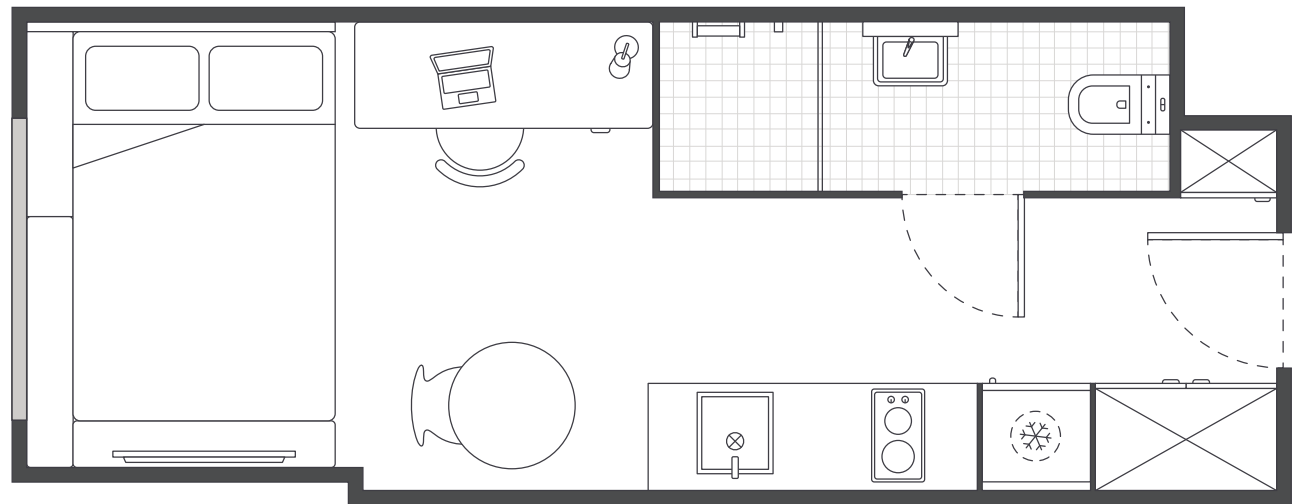

INSIDE THE STUDIO

All images are illustrative only and indicative of Iglu's finishes and features.

FEATURES AND INCLUSIONS

PRIVATE STUDIO APARTMENT

- › Secure swipe card
- › Double bed with under-bed storage
- › Ensuite bathroom
- › Air-conditioning / heating
- › HD television with Apple TV
- › Study desk, lamp, table and chairs
- › Pinboard and bookshelf
- › Built-in wardrobe and full length mirror
- › Kitchenette with microwave, cooktop, refrigerator, kettle, toaster and vacuum cleaner
- › Large, opening window with block-out blinds

ENSUITE BATHROOM

- › Shower
- › Toilet
- › Basin
- › Mirror
- › Towel rail
- › Exhaust fan
- › Storage cabinet and shelving

ONE HANDY ALL-INCLUSIVE FEE

Your weekly rent includes all of this plus your water, electricity, access to 24/7 onsite support and lots of cool events.

IGLU FLAGSTAFF GARDENS

PREMIUM STUDIO APARTMENTS

MATTRESS SIZE

- › Double bed: 137 x 187 cm

PREMIUM STUDIO LAYOUT 01

- › Located on levels 3 to 17
- › Approx. 18m²

Premium studios offer a leafy outlook over Flagstaff Gardens, or district views over North Melbourne.

Room allocations are based on availability.

All floorplans are illustrative only and indicative of Iglu's finishes and features.

1

Key

Refrigerator unit

Shelving / storage

Window / glass

IGLU FLAGSTAFF GARDENS