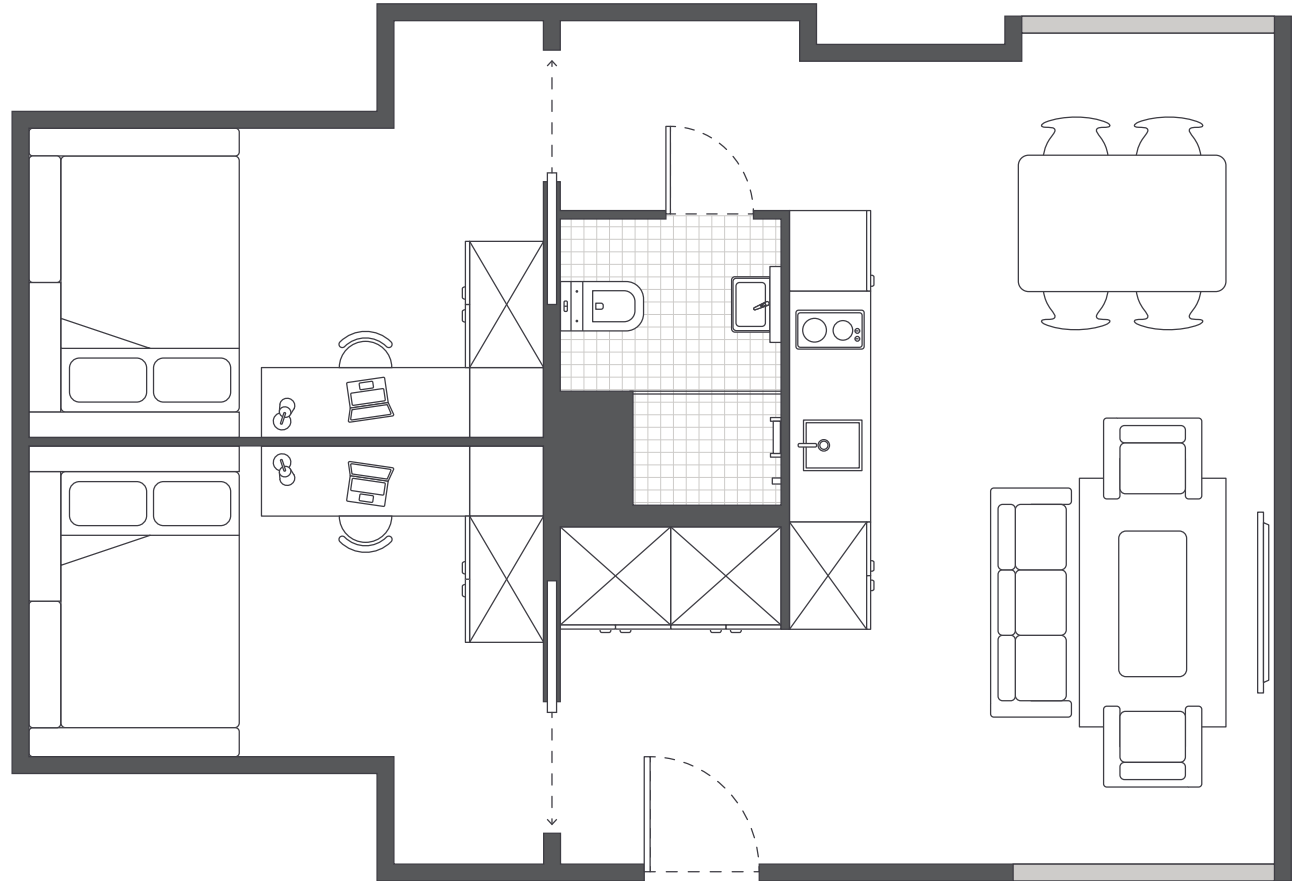

### SHARED BATHROOM

- › Shower
- › Toilet
- › Basin
- › Mirror
- › Towel rail
- › Exhaust fan
- › Storage cabinet and shelving

### MATTRESS SIZE

- › Double bed: 137 x 187 cm

### APARTMENT LAYOUT

- › Located on levels 3 to 11
- › Approx. 56.3m<sup>2</sup>

Room allocations are based on availability.

All floorplans are illustrative only and indicative of Iglu's finishes and features.