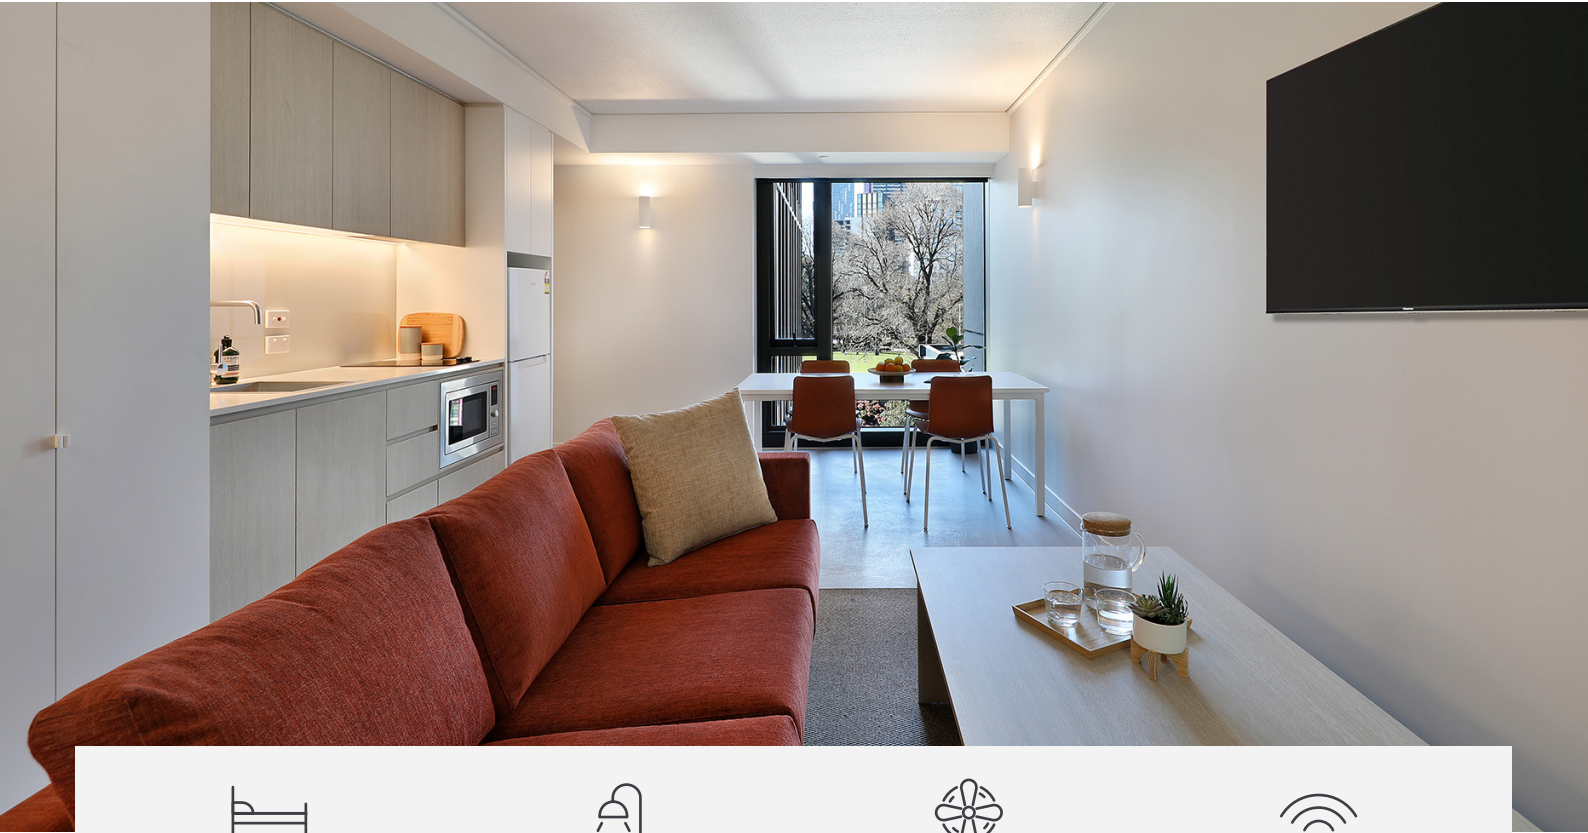

## PREMIUM 2 BEDROOM SHARE APARTMENTS

2 bedrooms

Shared bathroom

Air conditioning

Unlimited wi-fi

Living in a shared student apartment is a great way to meet people and make new friends. And it's fully furnished!

Pretty cool really.

- › Each bedroom is fully furnished and features air-conditioning
- › Features a large shared kitchen, lounge and dining area
- › Unlimited high-speed wi-fi is included and available throughout

## INSIDE THE APARTMENT

All images are illustrative only and indicative of Iglu's finishes and features.

### SHARED SPACE

- › Secure swipe card
- › HD television with Apple TV
- › Lounge area with couch and coffee table
- › Dining table and chairs
- › Fully equipped kitchen with:
  - microwave and cooktop
  - refrigerator and freezer
  - kettle, toaster and vacuum cleaner
- › Floor to ceiling windows