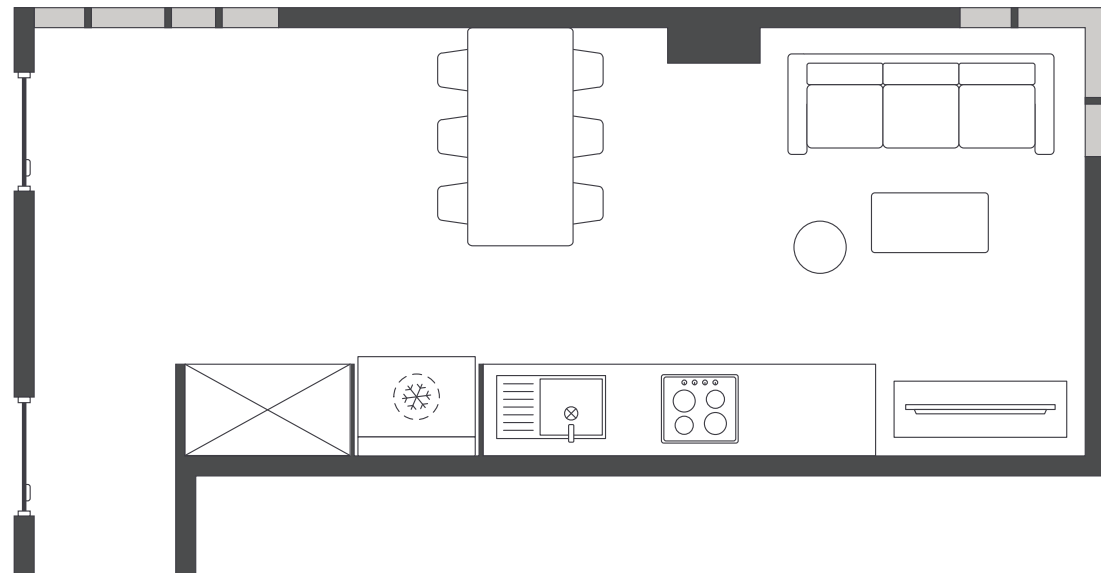

SINGLE BEDROOM

SHARED SPACE

Room allocations are based on availability.

All floorplans are illustrative only and indicative of Iglu's finishes and features.

Key

Refrigerator unit

Shelving / storage

Window / glass

IGLU CHATSWOOD

6 BEDROOM SHARE APARTMENTS

MATTRESS SIZE

- › King single bed: 106 x 203 cm

SHARE KITCHEN & DINING AREA

- › Approx. 28.9m²

BEDROOM LAYOUT

- › Approx. 13.4m²