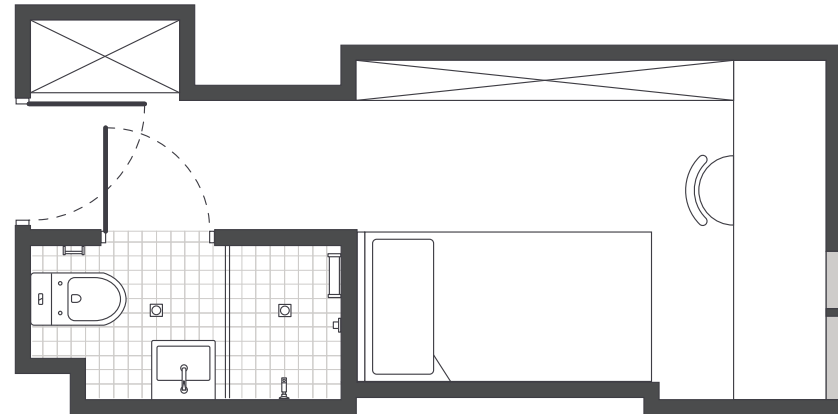

PRIVATE BEDROOM

- › Secure swipe card
- › Air-conditioning / heating
- › King single bed with built-in storage
- › Private ensuite bathroom
- › Study desk, chair, lamp and pinboard
- › Bookshelf and storage
- › Built-in wardrobe and full length mirror
- › Acoustic louvre windows

IGLU CHATSWOOD

4 BEDROOM SHARE APARTMENTS

MATTRESS SIZE

- › King single bed: 106 x 203 cm

SHARE KITCHEN & DINING AREA

- › Approx. 21.2m²

BEDROOM LAYOUT

- › Approx. 13.4m²

SINGLE BEDROOM

SHARED SPACE

Room allocations are based on availability.

All floorplans are illustrative only and indicative of Iglu's finishes and features.

Key

Refrigerator unit

Shelving / storage

Window / glass

IGLU CHATSWOOD

5 BEDROOM SHARE APARTMENTS

MATTRESS SIZE

- › King single bed: 106 x 203 cm

SHARE KITCHEN & DINING AREA

- › Approx. 23.2m²

BEDROOM LAYOUT

- › Approx. 13.4m²