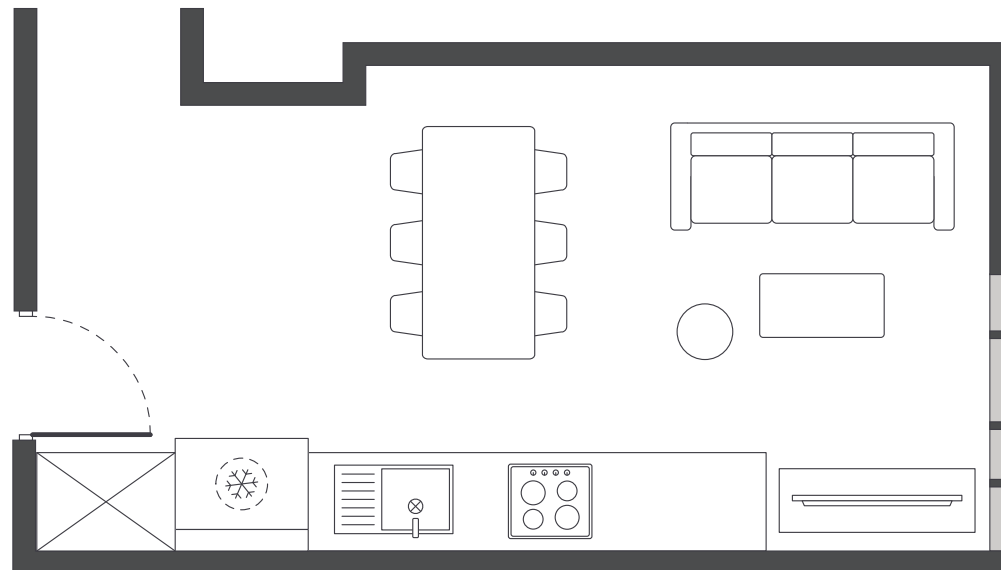

SINGLE BEDROOM

SHARED SPACE

Room allocations are based on availability.

All floorplans are illustrative only and indicative of Iglu's finishes and features.

Key

Refrigerator unit

Shelving / storage

Window / glass

IGLU CHATSWOOD

5 BEDROOM SHARE APARTMENTS

MATTRESS SIZE

- › King single bed: 106 x 203 cm

SHARE KITCHEN & DINING AREA

- › Approx. 23.2m²

BEDROOM LAYOUT

- › Approx. 13.4m²

IGLU CHATSWOOD

6 BEDROOM SHARE APARTMENTS

MATTRESS SIZE

- › King single bed: 106 x 203 cm

SHARE KITCHEN & DINING AREA

- › Approx. 28.9m²

BEDROOM LAYOUT

- › Approx. 13.4m²