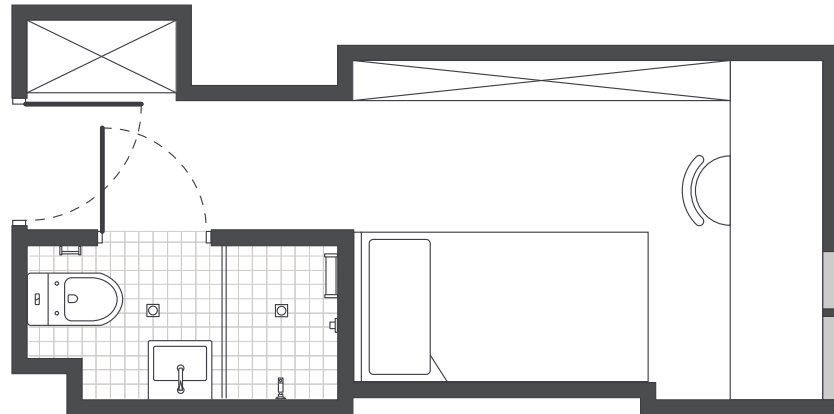

SINGLE BEDROOM

SHARED SPACE

Room allocations are based on availability.

All floorplans are illustrative only and indicative of Iglu's finishes and features.

Key

Refrigerator unit

Shelving / storage

Window / glass

IGLU CHATSWOOD

5 BEDROOM SHARE APARTMENTS

MATTRESS SIZE

- › King single bed: 106 x 203 cm

SHARE KITCHEN & DINING AREA

- › Approx. 23.2m²

BEDROOM LAYOUT

- › Approx. 13.4m²

IGLU CHATSWOOD

6 BEDROOM SHARE APARTMENTS

MATTRESS SIZE

- › King single bed: 106 x 203 cm

SHARE KITCHEN & DINING AREA

- › Approx. 28.9m²

BEDROOM LAYOUT

- › Approx. 13.4m²