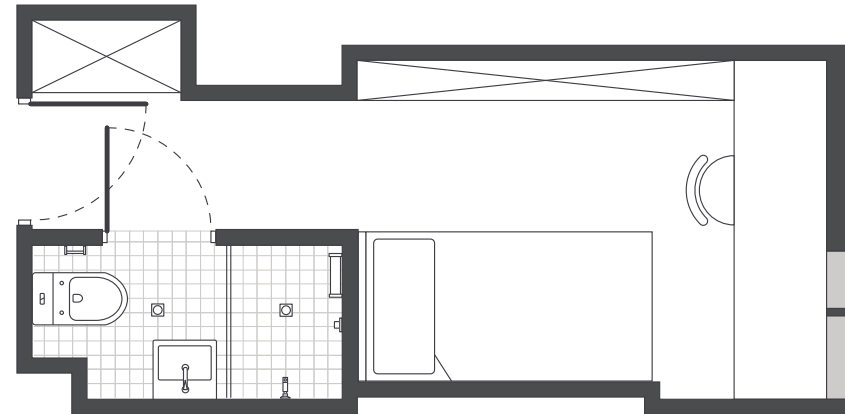

PRIVATE BEDROOM

- › Secure swipe card
- › Air-conditioning / heating
- › King single bed with built-in storage
- › Private ensuite bathroom
- › Study desk, chair, lamp and pinboard
- › Bookshelf and storage
- › Built-in wardrobe and full length mirror
- › Acoustic louvre windows

SINGLE BEDROOM

SHARED SPACE

Room allocations are based on availability.

All floorplans are illustrative only and indicative of Iglu's finishes and features.

Key

Refrigerator unit

Shelving / storage

Window / glass

IGLU CHATSWOOD

6 BEDROOM SHARE APARTMENTS

MATTRESS SIZE

- › King single bed: 106 x 203 cm

SHARE KITCHEN & DINING AREA

- › Approx. 28.9m²

BEDROOM LAYOUT

- › Approx. 13.4m²