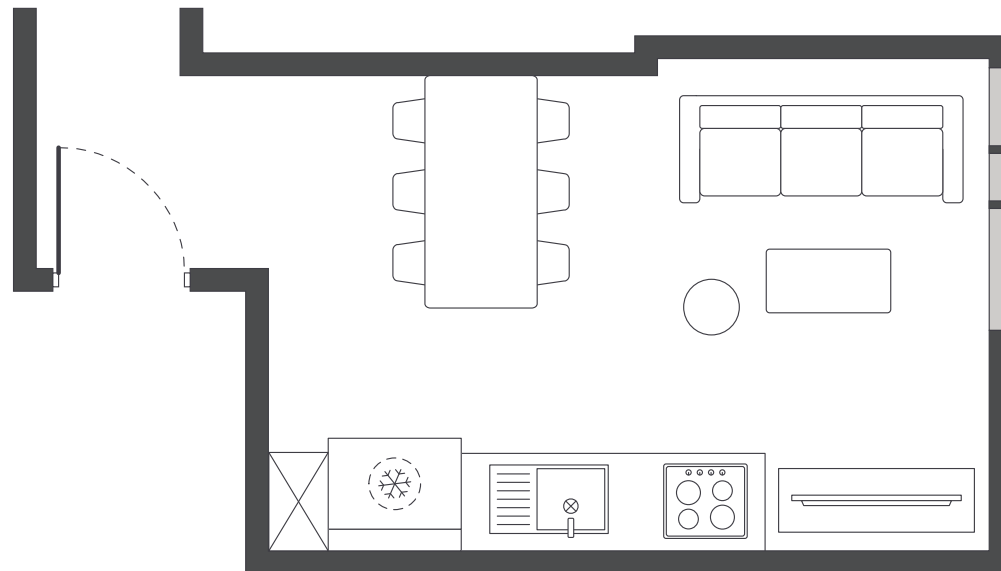

ENSUITE BATHROOM

- › Shower
- › Toilet
- › Basin
- › Mirror
- › Towel rail
- › Exhaust fan
- › Storage cabinet and shelving

ONE HANDY ALL-INCLUSIVE FEE

Your weekly rent includes all of this plus your water, electricity, access to 24/7 onsite support and lots of cool events.

IGLU CHATSWOOD

4 BEDROOM SHARE APARTMENTS

MATTRESS SIZE

- › King single bed: 106 x 203 cm

SHARE KITCHEN & DINING AREA

- › Approx. 21.2m²

BEDROOM LAYOUT

- › Approx. 13.4m²

SINGLE BEDROOM

SHARED SPACE

Room allocations are based on availability.

All floorplans are illustrative only and indicative of Iglu's finishes and features.

Key

Refrigerator unit

Shelving / storage

Window / glass

IGLU CHATSWOOD

5 BEDROOM SHARE APARTMENTS

MATTRESS SIZE

- › King single bed: 106 x 203 cm

SHARE KITCHEN & DINING AREA

- › Approx. 23.2m²

BEDROOM LAYOUT

- › Approx. 13.4m²