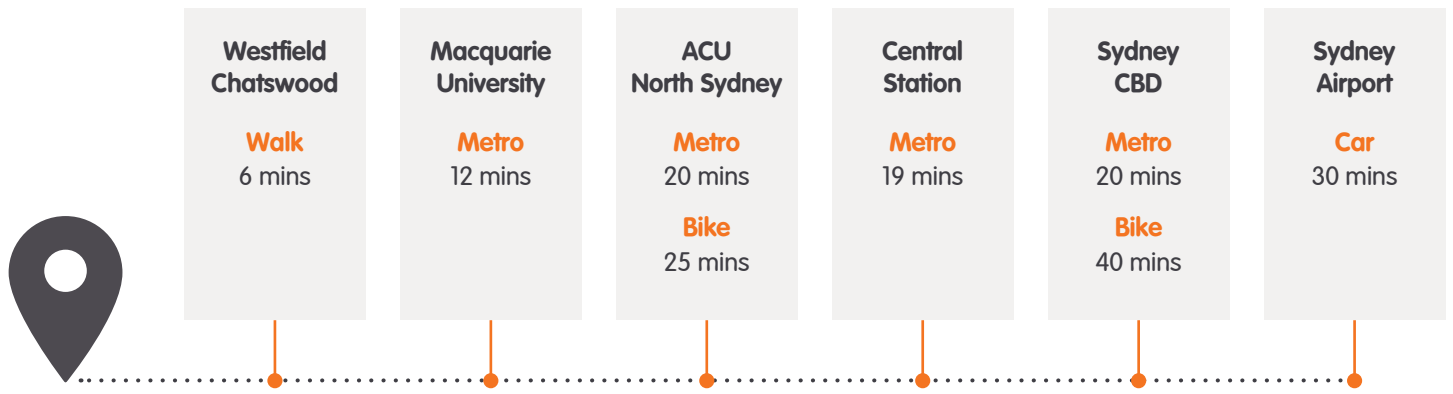

Located in a vibrant multi-cultural hub on Sydney's North Shore, Iglu Chatswood ticks every box.

Situated steps away from the station, enjoy a convenient commute to Macquarie Uni as well as Sydney CBD. Factor in world-class shopping, eateries and entertainment and your needs are fully catered for right outside your door.

ACCESSIBLE APARTMENTS AVAILABLE

COMMUTING TIMES FROM IGLU CHATSWOOD

All times are approximate and do not account for traffic and delays

COOL INCLUSIONS

 Unlimited wi-fi	 Utilities	 Access to all facilities
 24/7 onsite support	 Monthly events ¹	 Weekday breakfast ²