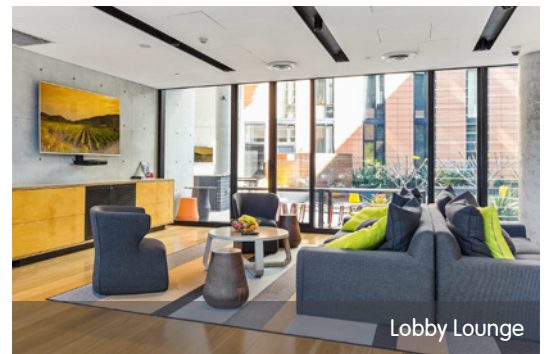

COMMUTING TIMES FROM IGLU CHATSWOOD

All times are approximate and do not account for traffic and delays

COOL INCLUSIONS

 Unlimited wi-fi	 Utilities	 Access to all facilities
 24/7 onsite support	 Monthly events ¹	 Weekday breakfast ²

FACILITIES

 Study spaces	 Entertainment areas	 Gym & fitness area
 Courtyard & BBQs	 Onsite laundry	 Bike storage

¹ Some external events may incur a cost

² Breakfast is not part of the residential agreement, and is included at Iglu's discretion