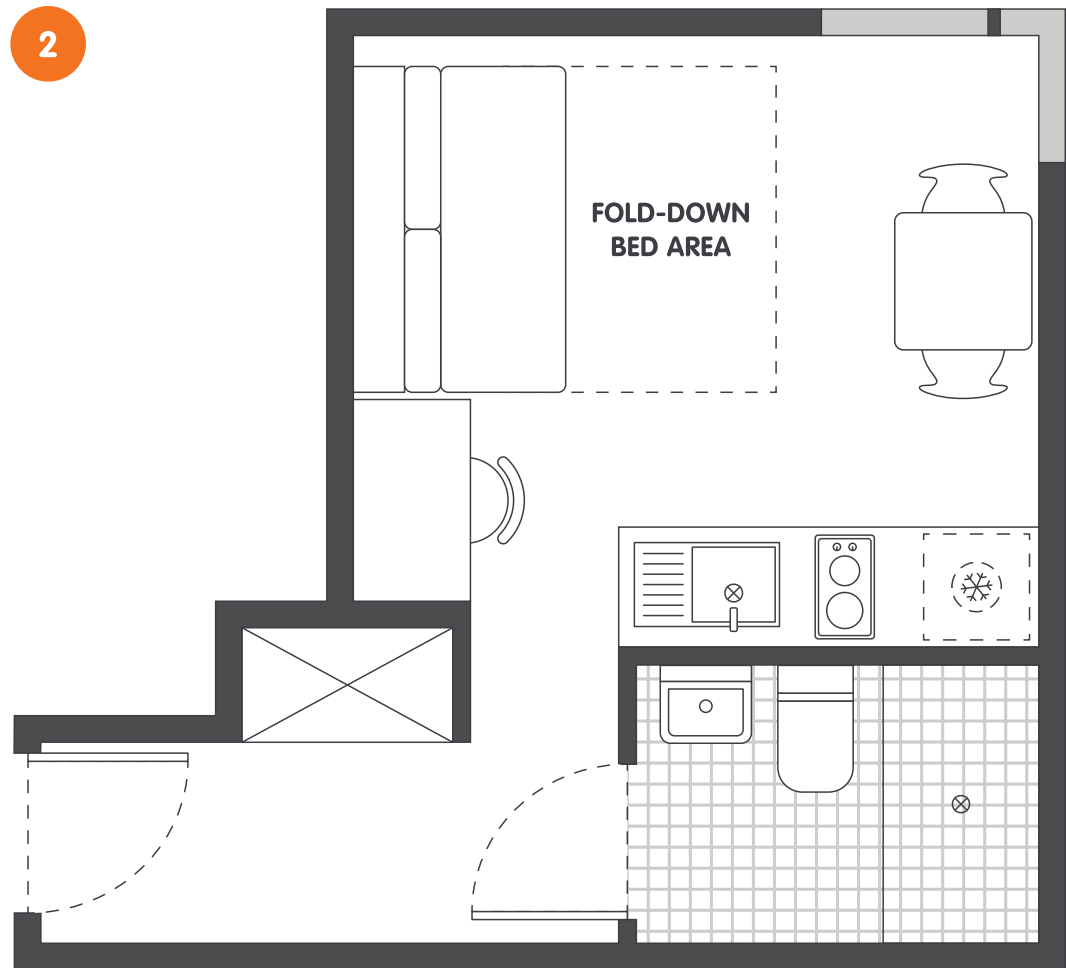

INSIDE THE STUDIO

All images are illustrative only and indicative of Iglu's finishes and features.

FEATURES AND INCLUSIONS

PRIVATE STUDIO APARTMENT

- › Secure mobile access key
- › Fold-down double bed (converts to sofa)
- › Ensuite bathroom
- › Air-conditioning / heating
- › SMART TV with Apple TV
- › Study desk, lamp, table and chairs
- › Pinboard and bookshelf
- › Built-in wardrobe and full length mirror
- › Kitchenette with microwave, cooktop, bar fridge, kettle and toaster
- › Large window with block-out blinds

IGLU CENTRAL

STANDARD STUDIO APARTMENTS

MATTRESS SIZE

› Double bed: 137 x 187 cm

STUDIO LAYOUT 01

› Approx. 16.5m²

1

Room allocations are based on availability.

All floorplans are illustrative only and indicative of Iglu's finishes and features.

Key

Refrigerator unit

Shelving / storage

Window / glass

IGLU CENTRAL

STANDARD STUDIO APARTMENTS

MATTRESS SIZE

› Double bed: 137 x 187 cm

STUDIO LAYOUT 02

› Approx. 16.5m²

Room allocations are based on availability.

All floorplans are illustrative only and indicative of Iglu's finishes and features.

Key

❄ Refrigerator unit X Shelving / storage ■ Window / glass