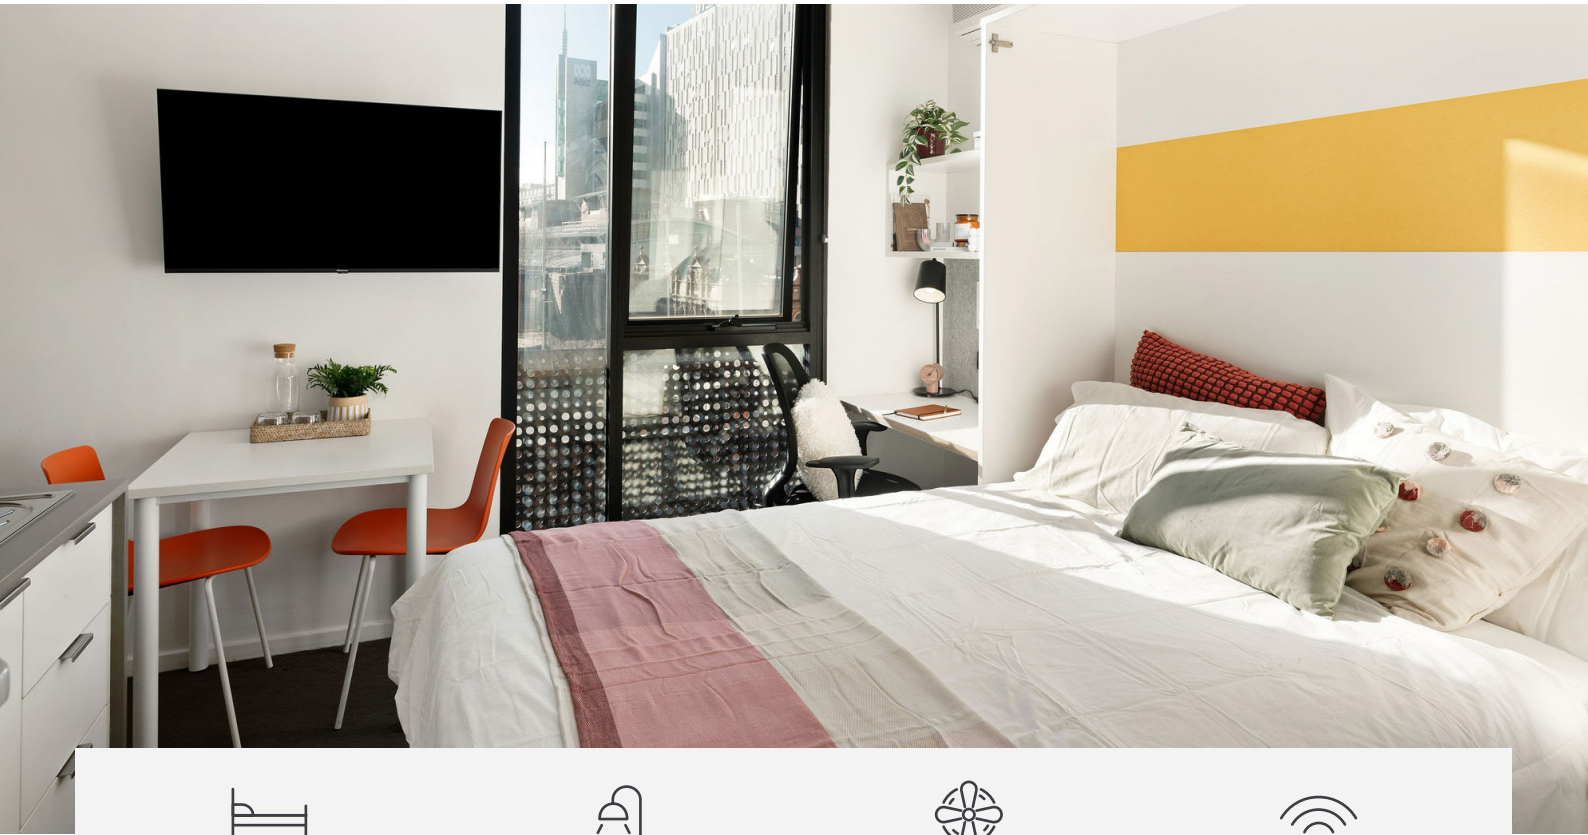

IGLU CENTRAL STUDIO APARTMENTS

Sleeps 1

Private bathroom

Air conditioning

Unlimited wi-fi

Our studios are designed to maximise a shared student living experience, with everything you need for eating, sleeping and studying.

- › Each studio has a private ensuite bathroom and air-conditioning
- › Features well-appointed kitchenette with eating area for self-catering
- › Unlimited high-speed wi-fi is included and available throughout

INSIDE THE STUDIO

All images are illustrative only and indicative of Iglu's finishes and features.

FEATURES AND INCLUSIONS

PRIVATE STUDIO APARTMENT

- › Secure mobile access key
- › Fold-down double bed (converts to sofa)
- › Ensuite bathroom
- › Air-conditioning / heating
- › SMART TV with Apple TV
- › Study desk, lamp, table and chairs
- › Pinboard and bookshelf
- › Built-in wardrobe and full length mirror
- › Kitchenette with microwave, cooktop, bar fridge, kettle and toaster
- › Large window with block-out blinds

IGLU CENTRAL

STANDARD STUDIO APARTMENTS

MATTRESS SIZE

› Double bed: 137 x 187 cm

STUDIO LAYOUT 01

› Approx. 16.5m²

1

Room allocations are based on availability.