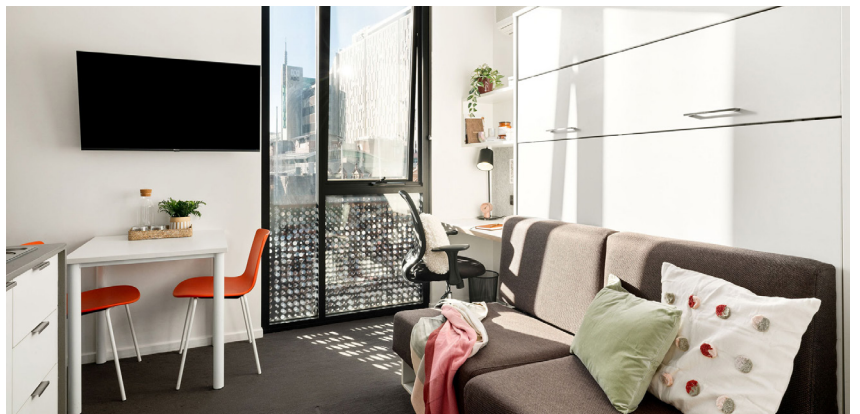

IGLU CENTRAL STUDIO APARTMENTS

Sleeps 1

Private bathroom

Air conditioning

Unlimited wi-fi

Our studios are designed to maximise a shared student living experience, with everything you need for eating, sleeping and studying.

- › Each studio has a private ensuite bathroom and air-conditioning
- › Features well-appointed kitchenette with eating area for self-catering
- › Unlimited high-speed wi-fi is included and available throughout

INSIDE THE STUDIO

All images are illustrative only and indicative of Iglu's finishes and features.

FEATURES AND INCLUSIONS

PRIVATE STUDIO APARTMENT

- › Secure mobile access key
- › Fold-down double bed (converts to sofa)
- › Ensuite bathroom
- › Air-conditioning / heating
- › SMART TV with Apple TV
- › Study desk, lamp, table and chairs
- › Pinboard and bookshelf
- › Built-in wardrobe and full length mirror
- › Kitchenette with microwave, cooktop, bar fridge, kettle and toaster
- › Large window with block-out blinds