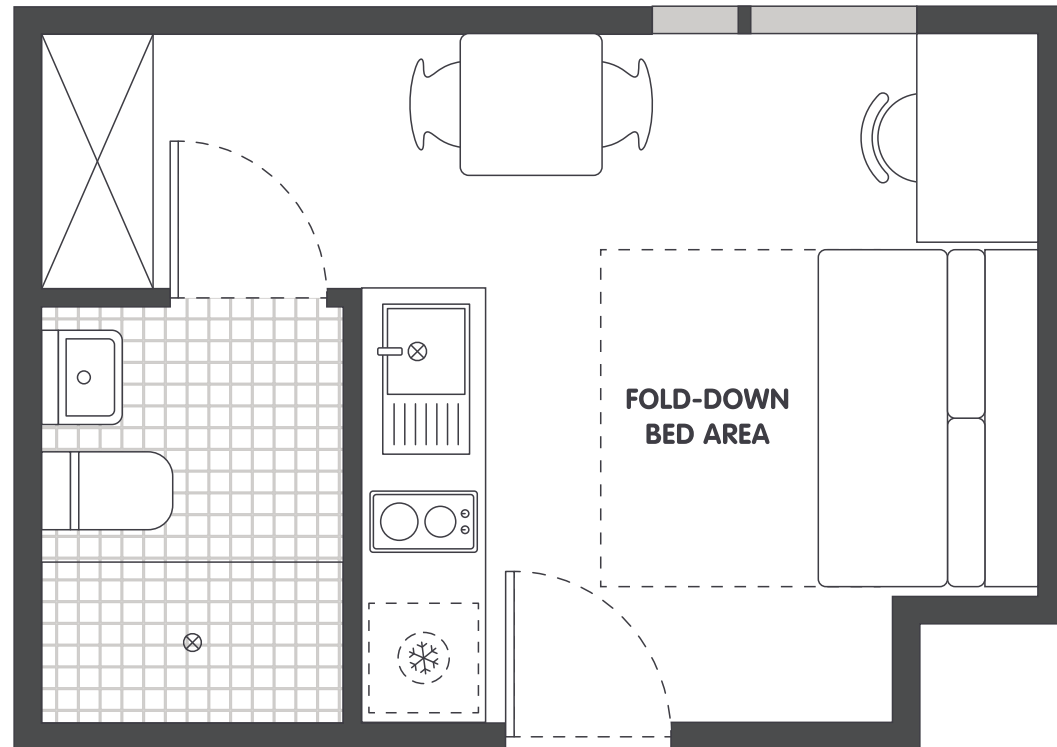

INSIDE THE STUDIO

All images are illustrative only and indicative of Iglu's finishes and features.

FEATURES AND INCLUSIONS

PRIVATE STUDIO APARTMENT

- › Secure mobile access key
- › Fold-down double bed (converts to sofa)
- › Ensuite bathroom
- › Air-conditioning / heating
- › SMART TV with Apple TV
- › Study desk, lamp, table and chairs
- › Pinboard and bookshelf
- › Built-in wardrobe and full length mirror
- › Kitchenette with microwave, cooktop, bar fridge, kettle and toaster
- › Large window with block-out blinds

IGLU CENTRAL

STANDARD STUDIO APARTMENTS

MATTRESS SIZE

› Double bed: 137 x 187 cm

STUDIO LAYOUT 01

› Approx. 16.5m²

1

Room allocations are based on availability.

All floorplans are illustrative only and indicative of Iglu's finishes and features.

Key

Refrigerator unit

Shelving / storage

Window / glass

IGLU CENTRAL

STANDARD STUDIO APARTMENTS

MATTRESS SIZE

› Double bed: 137 x 187 cm

STUDIO LAYOUT 02

› Approx. 16.5m²

Room allocations are based on availability.

All floorplans are illustrative only and indicative of Iglu's finishes and features.

Key

❄ Refrigerator unit X Shelving / storage ■ Window / glass