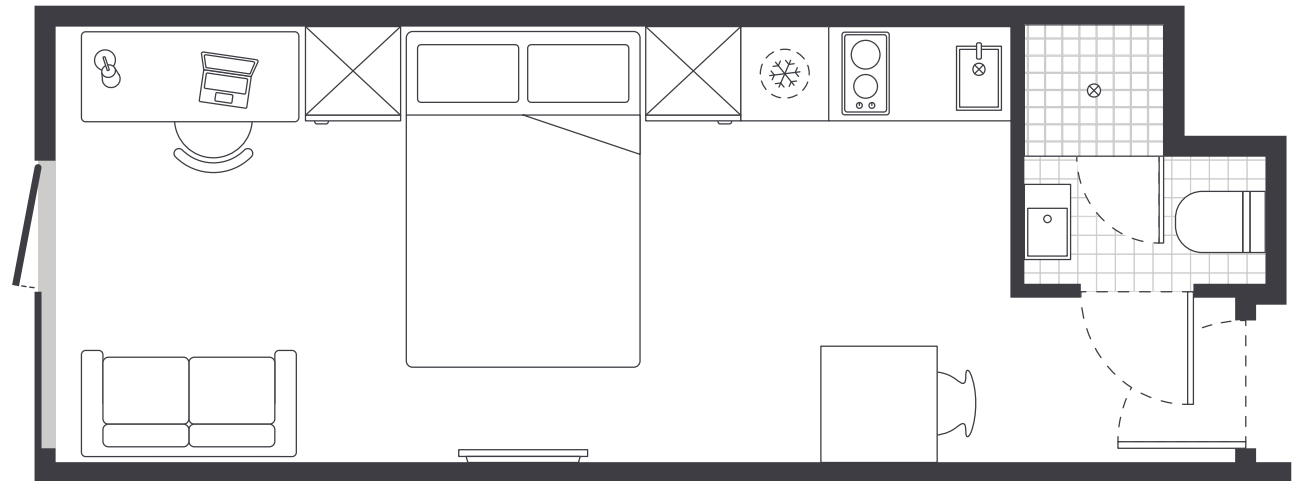

INSIDE THE STUDIO

All images are illustrative only and indicative of Iglu's finishes and features.

FEATURES AND INCLUSIONS

PRIVATE STUDIO APARTMENT

- › Mobile access key
- › Queen bed
- › Ensuite bathroom
- › Air-conditioning / heating
- › SMART TV with Apple TV
- › Study desk, lamp, table and chairs
- › Pinboard and bookshelf
- › Built-in wardrobe and full length mirror
- › Small sofa
- › Kitchenette with microwave and cooktop
- › Refrigerator and freezer

ENSUITE BATHROOM

- › Shower
- › Toilet
- › Basin
- › Mirror
- › Towel rail
- › Exhaust fan
- › Storage cabinet and shelving

ONE HANDY ALL-INCLUSIVE FEE

Your weekly rent includes all of this plus your water, electricity, access to 24/7 onsite support and lots of cool events.

IGLU CENTRAL PARK

SUPERIOR STUDIO APARTMENTS

MATTRESS SIZE

› Queen bed: 153 x 203 cm

STUDIO LAYOUT

› Approx. 21m²

Room allocations are based on availability.

All floorplans are illustrative only and indicative of Iglu's finishes and features.

Key

Refrigerator unit

Shelving / storage

Window / glass