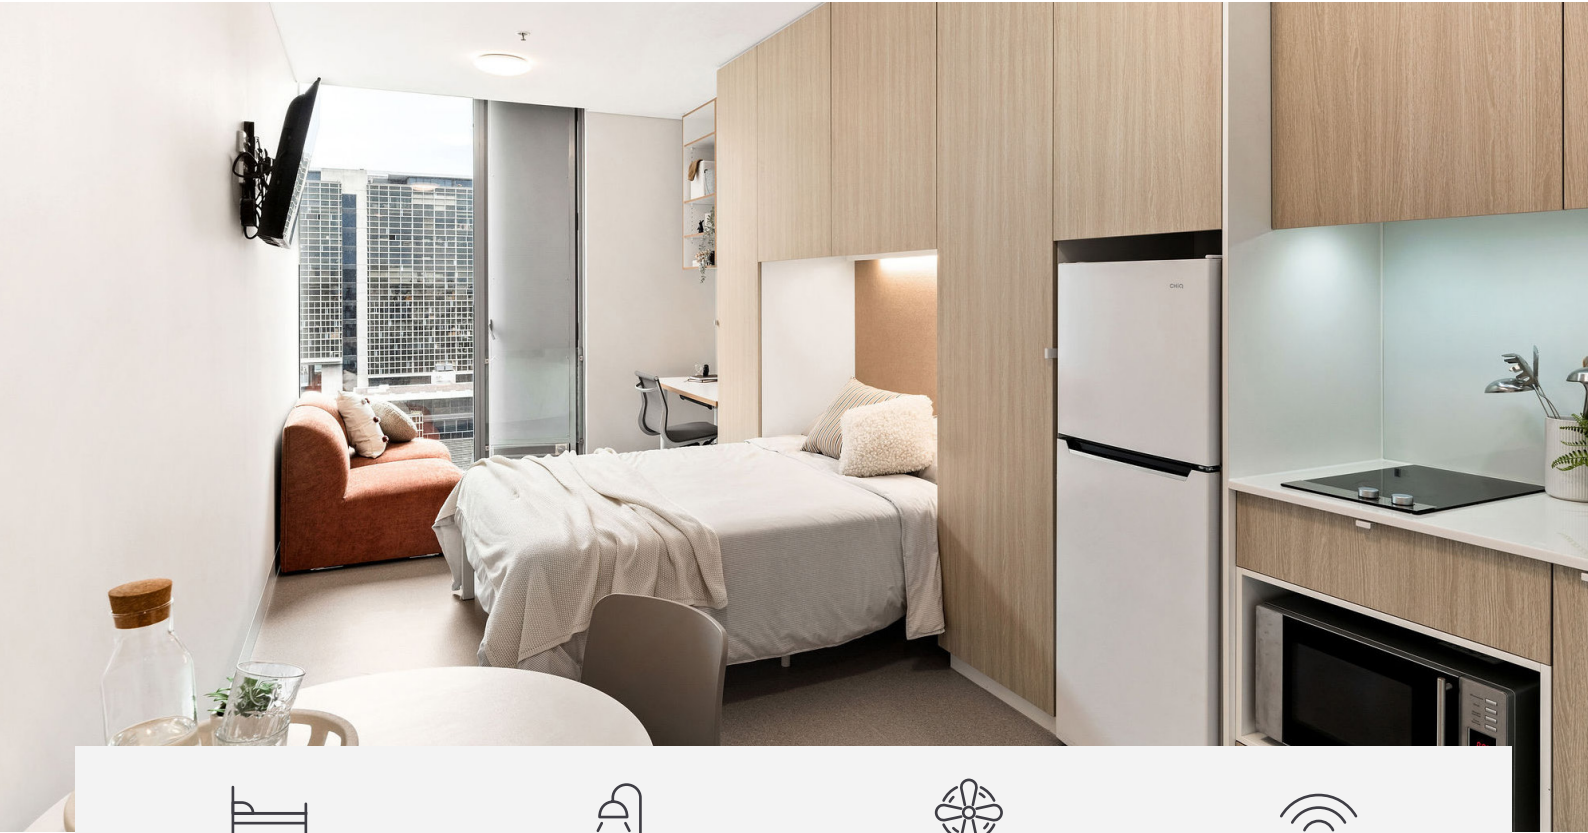

IGLU CENTRAL PARK

SUPERIOR STUDIO APARTMENTS

Sleeps 1

Private bathroom

Air conditioning

Unlimited wi-fi

Live in your own fully furnished studio apartment with private living, study space and friends right next door.

Pretty cool really.

- › Each studio has a private ensuite bathroom and air-conditioning
- › Features well-appointed kitchenette with eating area for self-catering
- › Unlimited high-speed wi-fi is included and available throughout

INSIDE THE STUDIO

All images are illustrative only and indicative of Iglu's finishes and features.

FEATURES AND INCLUSIONS

PRIVATE STUDIO APARTMENT

- › Mobile access key
- › Queen bed
- › Ensuite bathroom
- › Air-conditioning / heating
- › SMART TV with Apple TV
- › Study desk, lamp, table and chairs
- › Pinboard and bookshelf
- › Built-in wardrobe and full length mirror
- › Small sofa
- › Kitchenette with microwave and cooktop
- › Refrigerator and freezer

ENSUITE BATHROOM

- › Shower
- › Toilet
- › Basin
- › Mirror
- › Towel rail
- › Exhaust fan
- › Storage cabinet and shelving

ONE HANDY ALL-INCLUSIVE FEE

Your weekly rent includes all of this plus your water, electricity, access to 24/7 onsite support and lots of cool events.