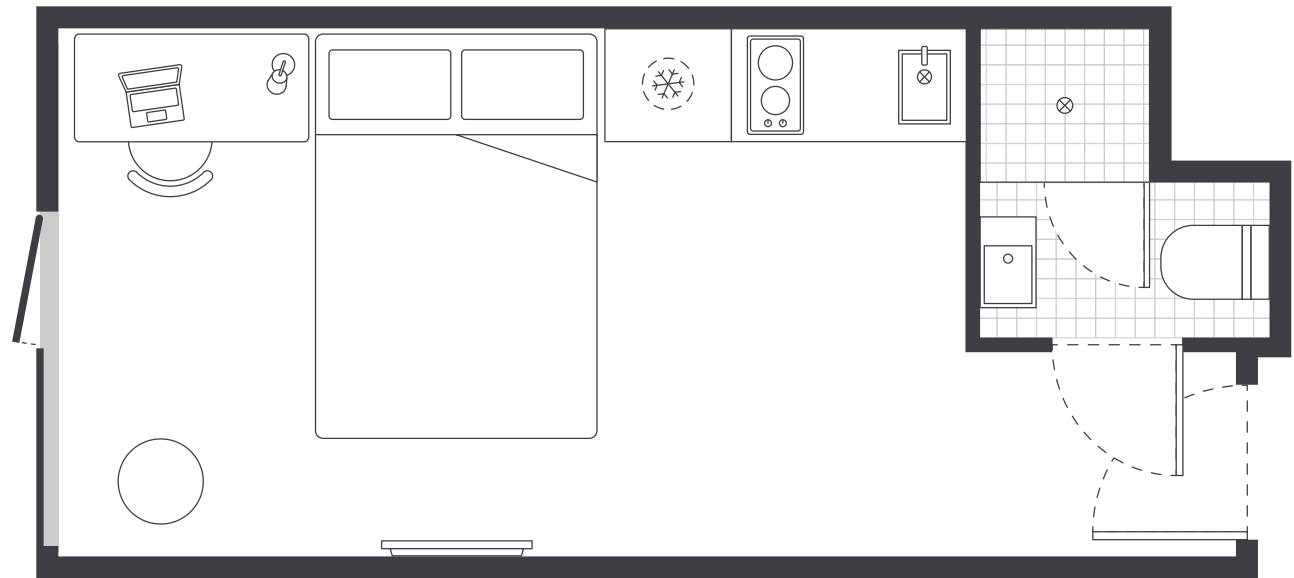

- › Each studio has a private ensuite bathroom and air-conditioning
- › Features well-appointed kitchenette with eating area for self-catering
- › Unlimited high-speed wi-fi is included and available throughout

INSIDE THE STUDIO

All images are illustrative only and indicative of Iglu's finishes and features.

FEATURES AND INCLUSIONS

PRIVATE STUDIO APARTMENT

- › Mobile access key
- › Queen bed
- › Ensuite bathroom
- › Air-conditioning / heating
- › SMART TV with Apple TV
- › Study desk, lamp, table and chairs
- › Pinboard and bookshelf
- › Built-in wardrobe and full length mirror
- › Kitchenette with microwave and cooktop
- › Fridge with freezer compartment

IGLU CENTRAL PARK

STANDARD STUDIO APARTMENTS

MATTRESS SIZE

› Queen bed: 153 x 203 cm

STUDIO LAYOUT

› Approx. 17m²

Room allocations are based on availability.

All floorplans are illustrative only and indicative of Iglu's finishes and features.

Key

Refrigerator unit

Shelving / storage

Window / glass