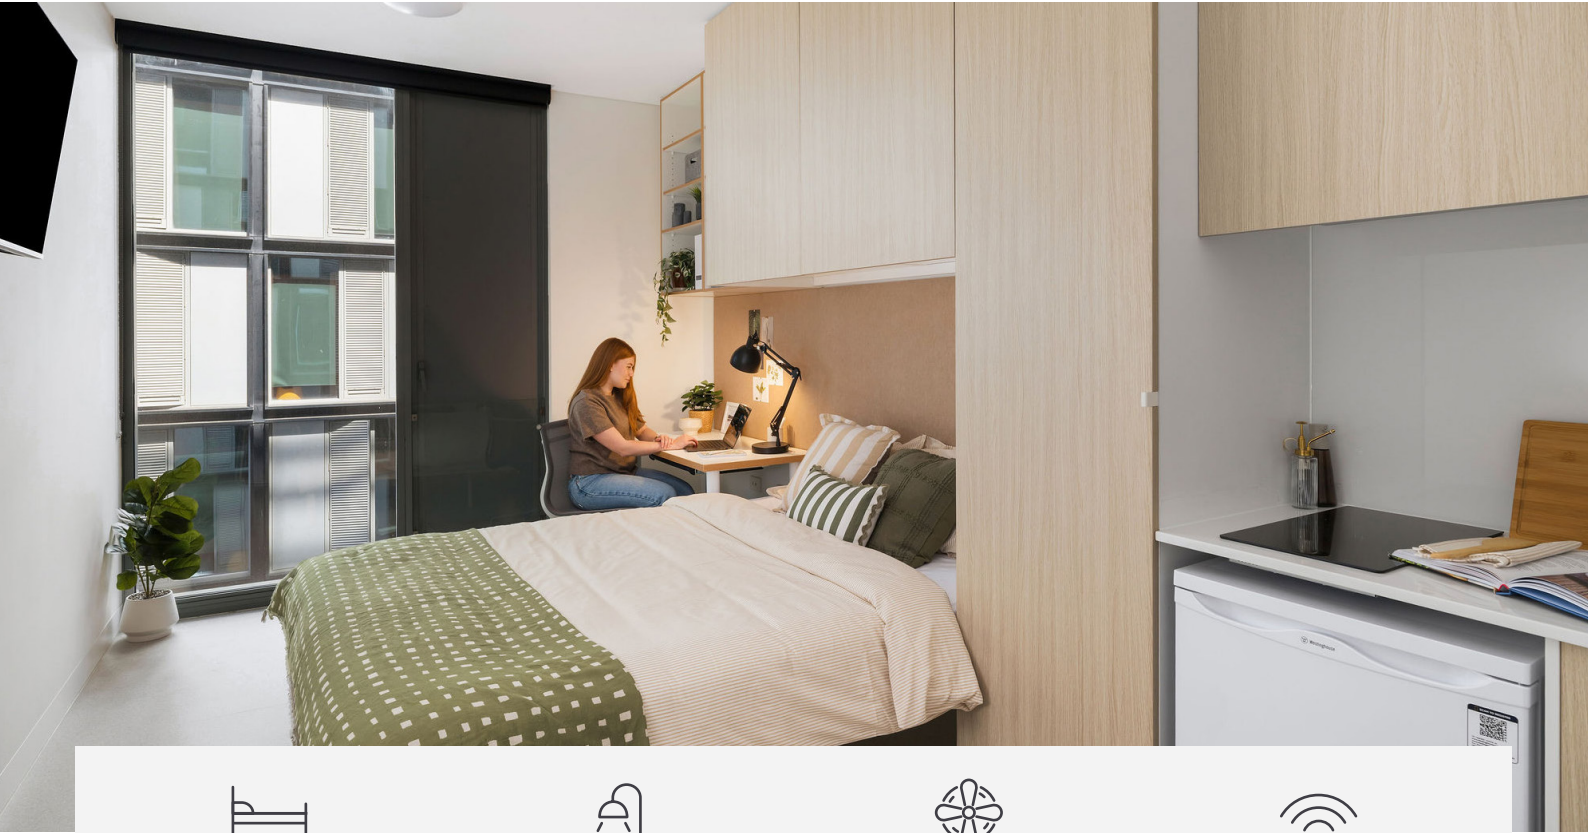

IGLU CENTRAL PARK

STANDARD STUDIO APARTMENTS

Sleeps 1

Private bathroom

Air conditioning

Unlimited wi-fi

Our studios are designed to maximise a shared student living experience, with everything you need for eating, sleeping and studying.

- › Each studio has a private ensuite bathroom and air-conditioning
- › Features well-appointed kitchenette with eating area for self-catering
- › Unlimited high-speed wi-fi is included and available throughout

INSIDE THE STUDIO

All images are illustrative only and indicative of Iglu's finishes and features.

FEATURES AND INCLUSIONS

PRIVATE STUDIO APARTMENT

- › Mobile access key
- › Queen bed
- › Ensuite bathroom
- › Air-conditioning / heating
- › SMART TV with Apple TV
- › Study desk, lamp, table and chairs
- › Pinboard and bookshelf
- › Built-in wardrobe and full length mirror
- › Kitchenette with microwave and cooktop
- › Fridge with freezer compartment

ENSUITE BATHROOM

- › Shower
- › Toilet
- › Basin
- › Mirror
- › Towel rail
- › Exhaust fan
- › Storage cabinet and shelving

ONE HANDY ALL-INCLUSIVE FEE

Your weekly rent includes all of this plus your water, electricity, access to 24/7 onsite support and lots of cool events.