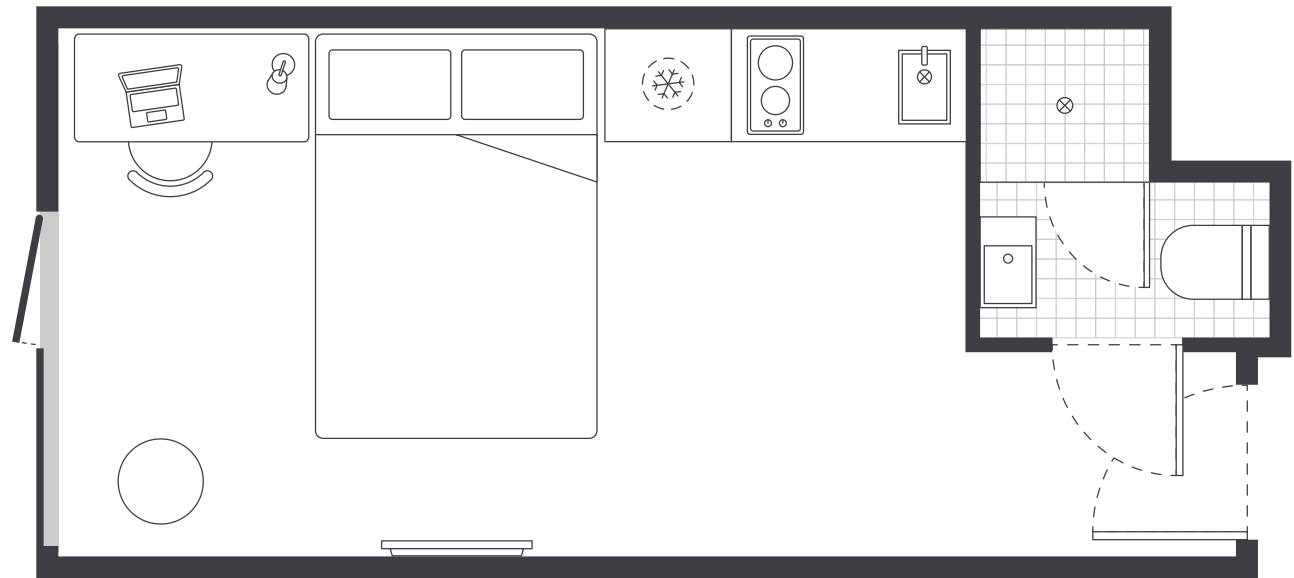

- › Each studio has a private ensuite bathroom and air-conditioning
- › Features well-appointed kitchenette with eating area for self-catering
- › Unlimited high-speed wi-fi is included and available throughout

INSIDE THE STUDIO

All images are illustrative only and indicative of Iglu's finishes and features.

FEATURES AND INCLUSIONS

PRIVATE STUDIO APARTMENT

- › Mobile access key
- › Queen bed
- › Ensuite bathroom
- › Air-conditioning / heating
- › SMART TV with Apple TV
- › Study desk, lamp, table and chairs
- › Pinboard and bookshelf
- › Built-in wardrobe and full length mirror
- › Kitchenette with microwave and cooktop
- › Fridge with freezer compartment

IGLU CENTRAL PARK

STANDARD STUDIO APARTMENTS

MATTRESS SIZE

› Queen bed: 153 x 203 cm

STUDIO LAYOUT

› Approx. 19m²

Room allocations are based on availability.

All floorplans are illustrative only and indicative of Iglu's finishes and features.

Key

❄ Refrigerator unit ☒ Shelving / storage ■ Window / glass