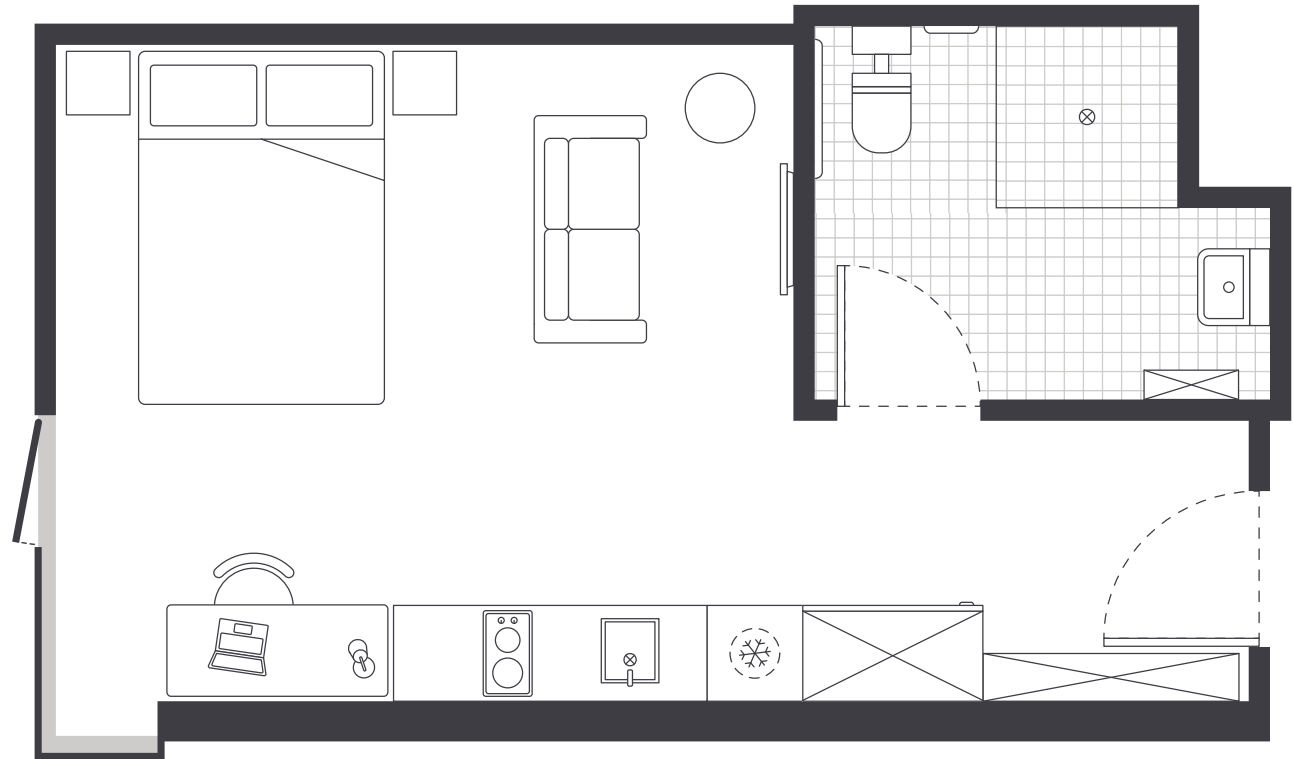

- › Each studio has a private ensuite bathroom and air-conditioning
- › Features well-appointed kitchenette with eating area for self-catering
- › Unlimited high-speed wi-fi is included and available throughout

INSIDE THE STUDIO

All images are illustrative only and indicative of Iglu's finishes and features.

FEATURES AND INCLUSIONS

PRIVATE STUDIO APARTMENT

- › Mobile access key
- › Queen bed
- › Ensuite bathroom
- › Air-conditioning / heating
- › SMART TV with Apple TV
- › Study desk, lamp and chair
- › Pinboard and bookshelf
- › Built-in wardrobe and full length mirror
- › Small sofa
- › Kitchenette with microwave and cooktop
- › Refrigerator and freezer

IGLU CENTRAL PARK

PREMIUM STUDIO APARTMENTS

MATTRESS SIZE

› Queen bed: 153 x 203 cm

STUDIO LAYOUT

› Approx. 31m²

Room allocations are based on availability.

All floorplans are illustrative only and indicative of Iglu's finishes and features.

Key

❄ Refrigerator unit ☒ Shelving / storage ◻ Window / glass