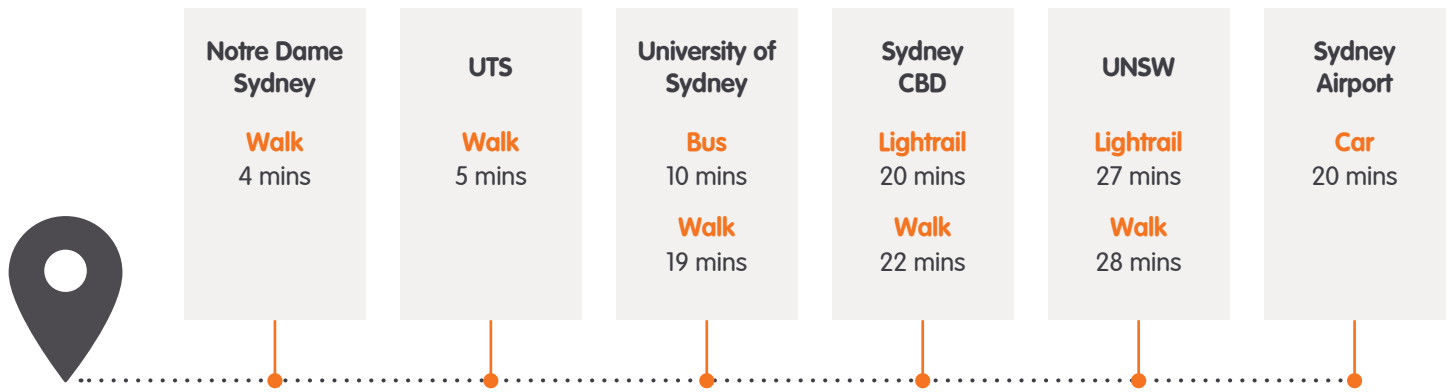

ACCESSIBLE APARTMENTS AVAILABLE

COMMUTING TIMES FROM IGLU CENTRAL PARK

All times are approximate and do not account for traffic and delays

COOL INCLUSIONS

 Unlimited wi-fi	 Utilities	 Access to all facilities
 24/7 onsite support	 Monthly events ¹	 Weekday breakfast ²