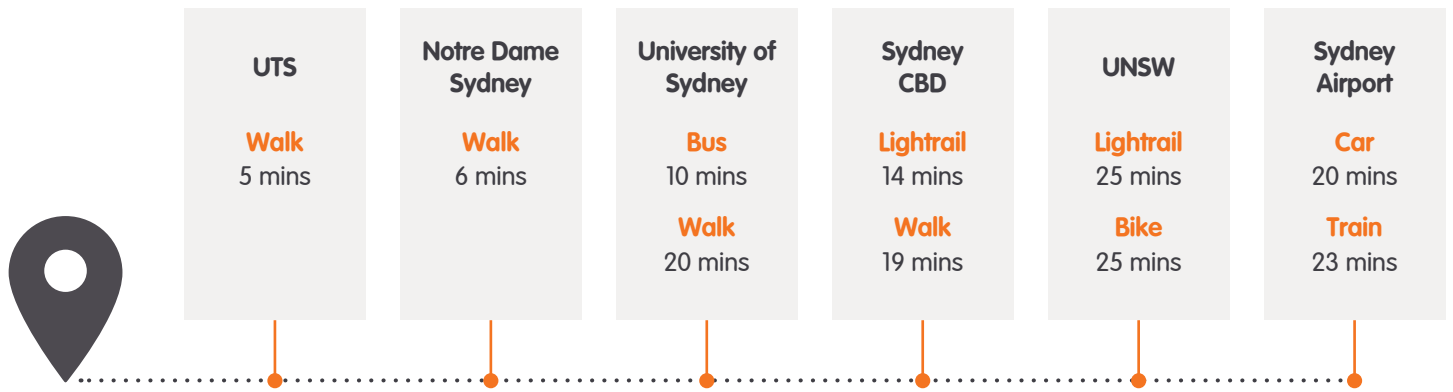

COMMUTING TIMES FROM IGLU CENTRAL

All times are approximate and do not account for traffic and delays

COOL INCLUSIONS

 Unlimited wi-fi	 Utilities	 Access to all facilities
 24/7 onsite support	 Monthly events ¹	 Weekday breakfast ²