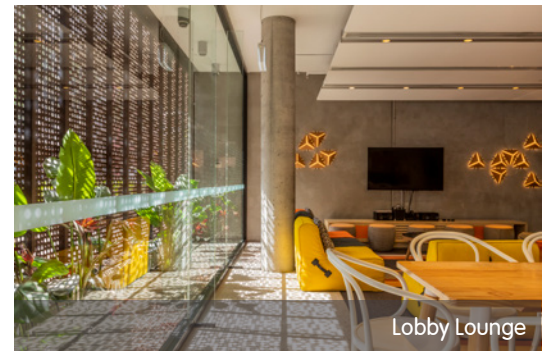

COMMUTING TIMES FROM IGLU CENTRAL

All times are approximate and do not account for traffic and delays

COOL INCLUSIONS

 Unlimited wi-fi	 Utilities	 Access to all facilities
 24/7 onsite support	 Monthly events ¹	 Weekday breakfast ²

FACILITIES

 Study spaces	 Entertainment areas	 Gym & fitness area
 Courtyard & BBQ	 Onsite laundry	 Bike storage

¹ Some external events may incur a cost

² Breakfast is not part of the residential agreement, and is included at Iglu's discretion