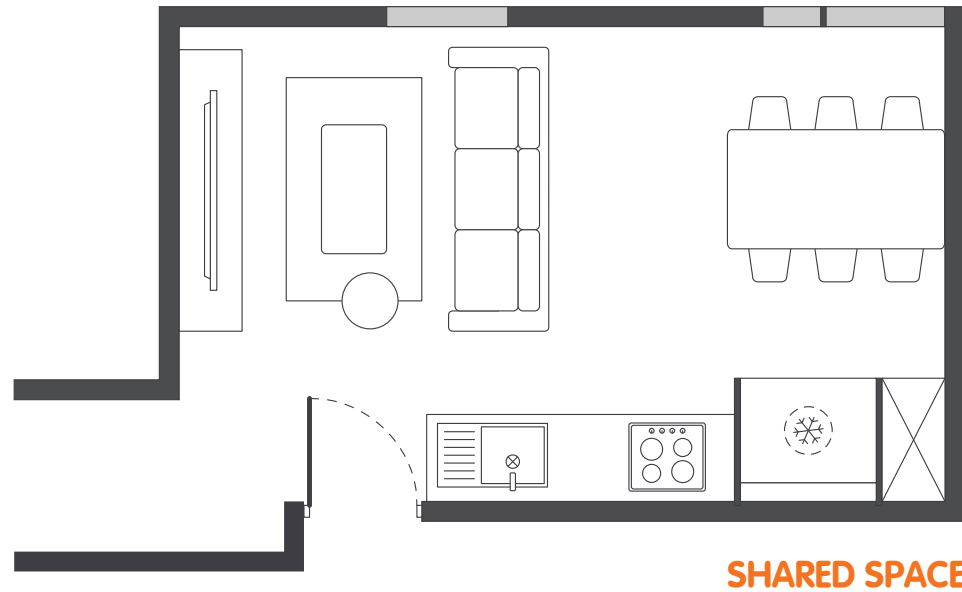

PRIVATE BEDROOM

- › Secure mobile access key
- › Air-conditioning / heating
- › King single bed with built-in storage
- › Shared bathroom
- › Study desk, chair, lamp and pinboard
- › Bookshelf and storage
- › Built-in wardrobe and full length mirror
- › Acoustic louvre window with block-out blinds

SHARED BATHROOM

- › Shower
- › Toilet
- › Basin
- › Mirror
- › Towel rail
- › Exhaust fan
- › Storage cabinet and shelving

Twin-share baths are where the bathroom is shared between two connecting bedrooms, and are located within 6 bedroom apartments at Iglu Central.

ONE HANDY ALL-INCLUSIVE FEE

Your weekly rent includes all of this plus your water, electricity, access to 24/7 onsite support and lots of cool events.

IGLU CENTRAL

6 BEDROOM TWIN-BATH SHARE

MATTRESS SIZE

- › King single bed: 106 x 203 cm

SHARE KITCHEN & DINING AREA

- › Approx. 19.4m²

BEDROOM LAYOUT

- › Approx. 11m²

SINGLE BEDROOM

Room allocations are based on availability.

All floorplans are illustrative only and indicative of Iglu's finishes and features.