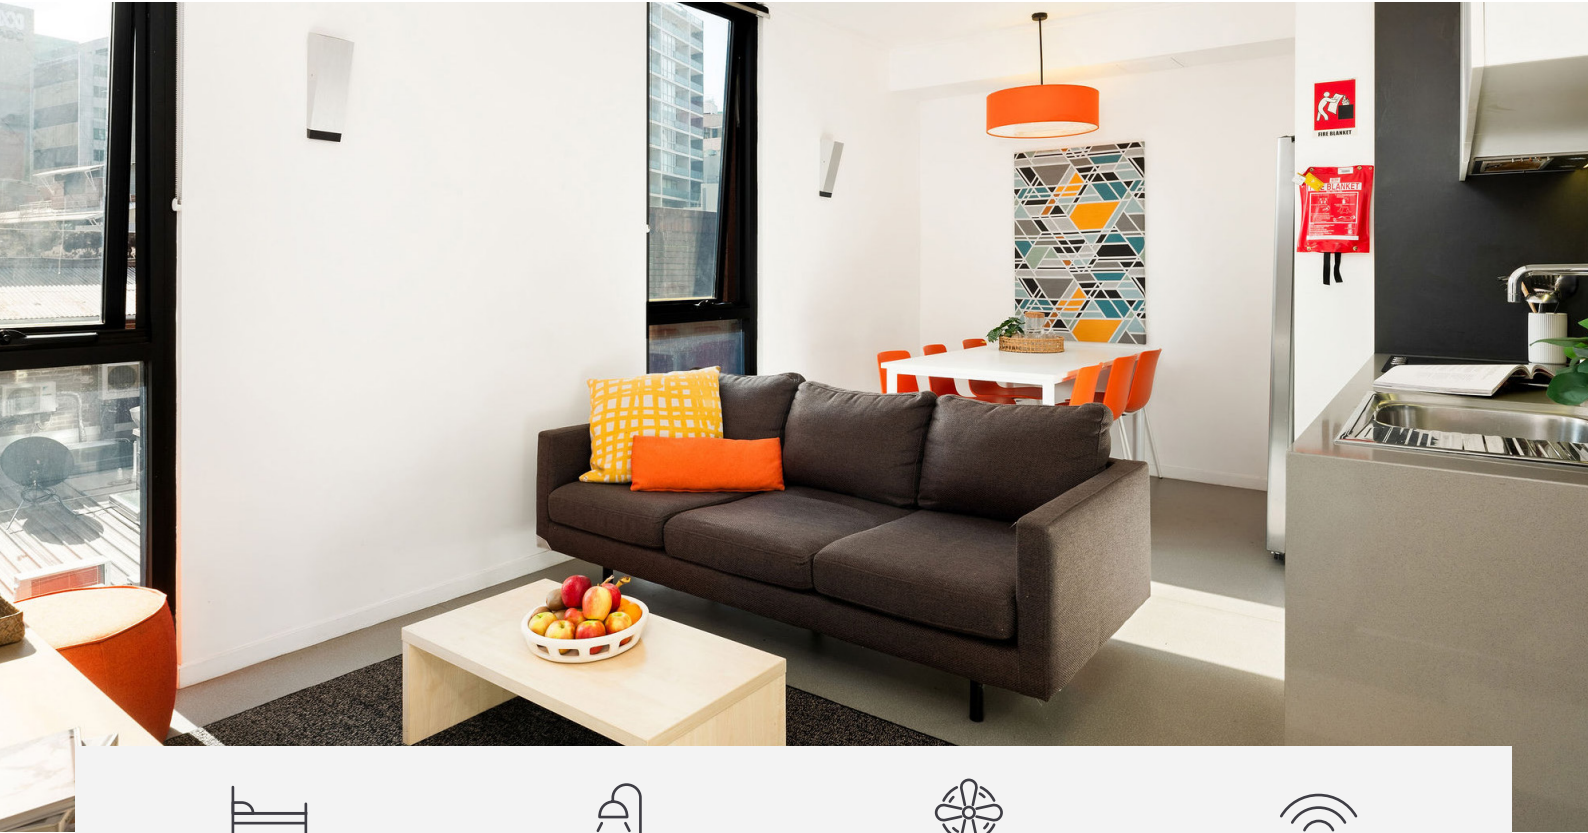

IGLU CENTRAL

6 BEDROOM ENSUITE APARTMENTS

6 bedrooms

Private bathroom

Air conditioning

Unlimited wi-fi

Living in a shared student apartment is a great way to meet people and make new friends. And it's fully furnished!

Pretty cool really.

- › Each bedroom has an ensuite bathroom and air-conditioning
- › Apartments feature a large kitchen, lounge and dining area
- › Unlimited high-speed wi-fi is included and available throughout

INSIDE THE APARTMENT

All images are illustrative only and indicative of Iglu's finishes and features.

FEATURES AND INCLUSIONS

SHARED SPACE

- › SMART TV with Apple TV
- › Air-conditioning / heating
- › Lounge area with couch, coffee table and ottomans
- › Dining table and chairs
- › Fully equipped kitchen with:
 - oven, microwave, cooktop
 - refrigerator and freezer
 - kettle, toaster and vacuum

PRIVATE BEDROOM

- › Secure mobile access key
- › Air-conditioning / heating
- › King single bed with built-in storage
- › Private ensuite bathroom
- › Study desk, chair, lamp and pinboard
- › Bookshelf and storage
- › Built-in wardrobe and full length mirror
- › Acoustic louvre window with block-out blinds