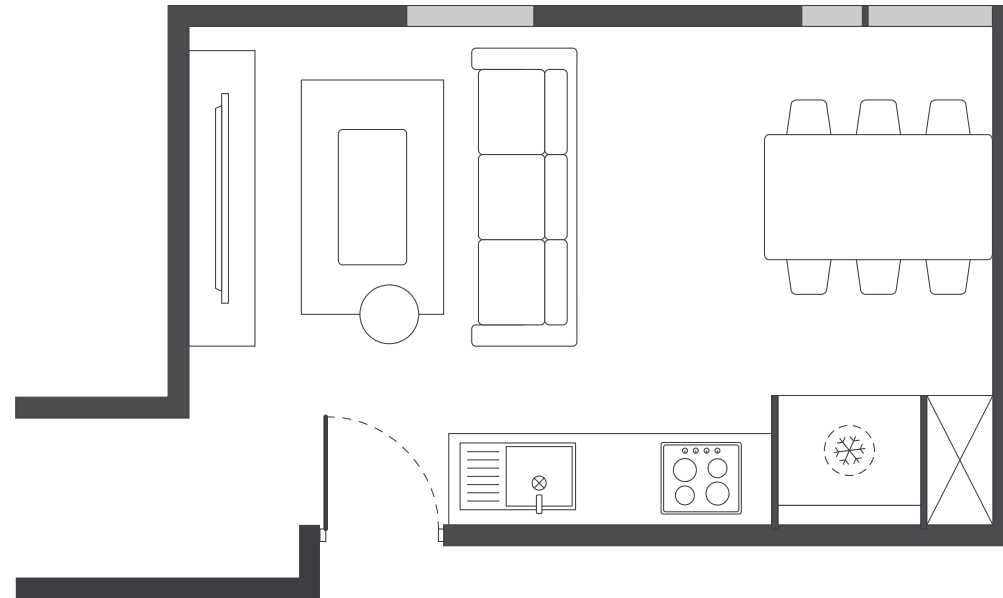

PRIVATE BEDROOM

- › Secure mobile access key
- › Air-conditioning / heating
- › King single bed with built-in storage
- › Private ensuite bathroom
- › Study desk, chair, lamp and pinboard
- › Bookshelf and storage
- › Built-in wardrobe and full length mirror
- › Acoustic louvre window with block-out blinds

ENSUITE BATHROOM

- › Shower
- › Toilet
- › Basin
- › Mirror
- › Towel rail
- › Exhaust fan
- › Storage cabinet and shelving

ONE HANDY ALL-INCLUSIVE FEE

Your weekly rent includes all of this plus your water, electricity, access to 24/7 onsite support and lots of cool events.

IGLU CENTRAL

6 BEDROOM ENSUITE SHARE

MATTRESS SIZE

› King single bed: 106 x 203 cm

SHARE KITCHEN & DINING AREA

› Approx. 19.4m²

BEDROOM LAYOUT

› Approx. 13.4m²

SHARED SPACE

SINGLE BEDROOM

Room allocations are based on availability.

All floorplans are illustrative only and indicative of Iglu's finishes and features.

Key

Refrigerator unit

Shelving / storage

Window / glass