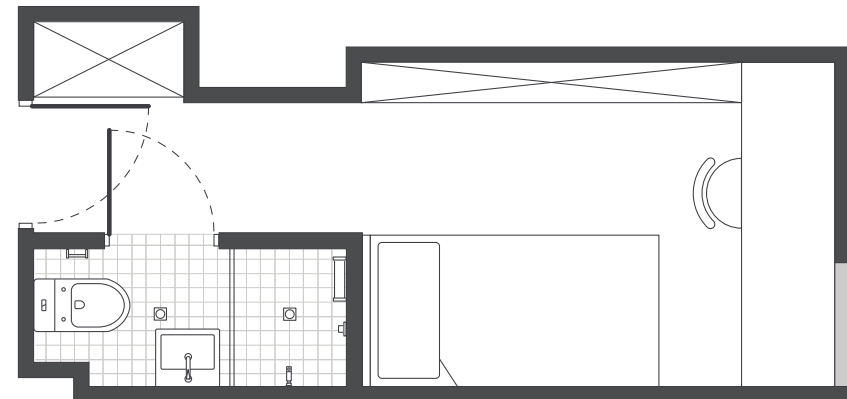

PRIVATE BEDROOM

- › Secure mobile access key
- › Air-conditioning / heating
- › King single bed with built-in storage
- › Private ensuite bathroom
- › Study desk, chair, lamp and pinboard
- › Bookshelf and storage
- › Built-in wardrobe and full length mirror
- › Acoustic louvre window with block-out blinds

IGLU CENTRAL

6 BEDROOM ENSUITE SHARE

MATTRESS SIZE

› King single bed: 106 x 203 cm

SHARE KITCHEN & DINING AREA

› Approx. 19.4m²

BEDROOM LAYOUT

› Approx. 13.4m²

SHARED SPACE

SINGLE BEDROOM

Room allocations are based on availability.

All floorplans are illustrative only and indicative of Iglu's finishes and features.

Key

Refrigerator unit

Shelving / storage

Window / glass