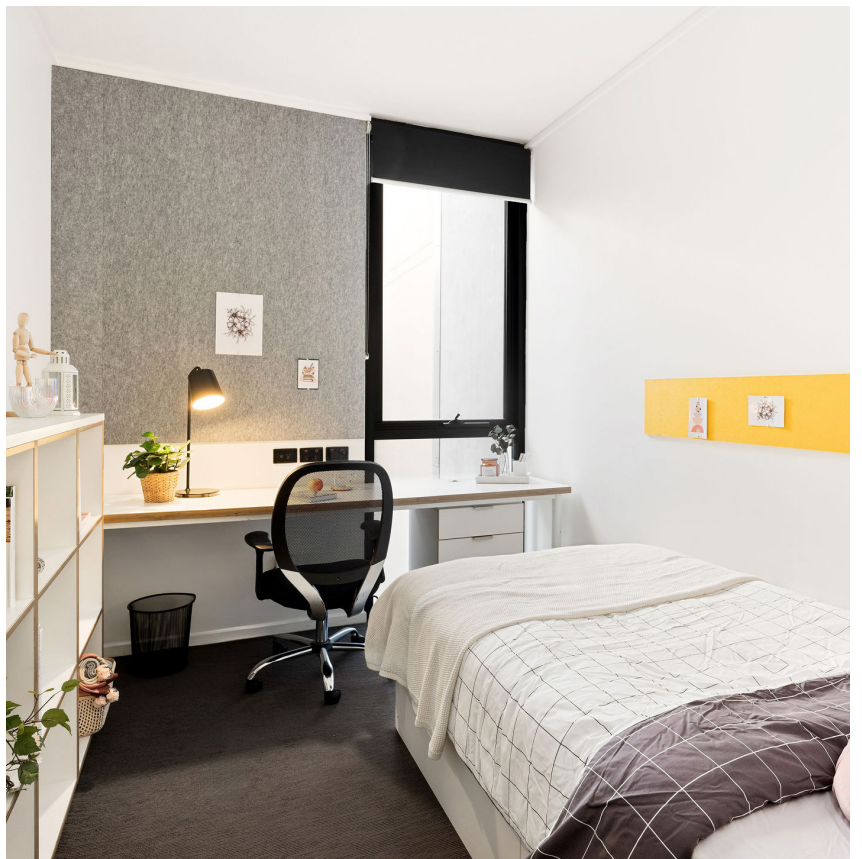

## 5 BEDROOM ENSUITE APARTMENTS

5 bedrooms

Private bathroom

Air conditioning

Unlimited wi-fi

Living in a shared student apartment is a great way to meet people and make new friends. And it's fully furnished!

Pretty cool really.

- › Each bedroom has an ensuite bathroom and air-conditioning
- › Apartments feature a large kitchen, lounge and dining area
- › Unlimited high-speed wi-fi is included and available throughout

### PRIVATE BEDROOM

- › Secure mobile access key
- › Air-conditioning / heating
- › King single bed with built-in storage
- › Private ensuite bathroom
- › Study desk, chair, lamp and pinboard
- › Bookshelf and storage
- › Built-in wardrobe and full length mirror
- › Acoustic louvre window with block-out blinds