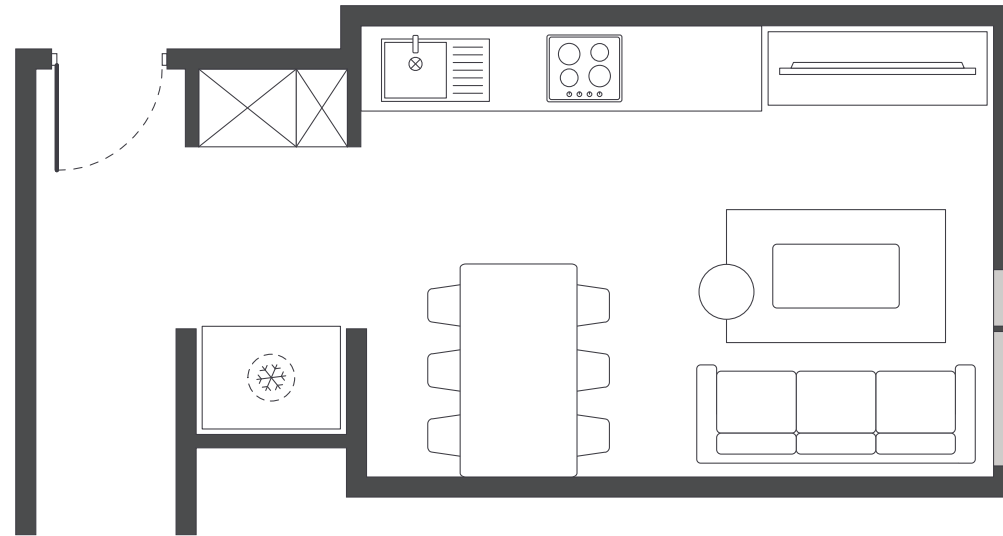

IGLU CENTRAL

5 BEDROOM ENSUITE SHARE

MATTRESS SIZE

› King single bed: 106 x 203 cm

SHARE KITCHEN & DINING AREA

› Approx. 19.4m²

BEDROOM LAYOUT

› Approx. 13.4m²

SHARED SPACE

SINGLE BEDROOM

Room allocations are based on availability.

All floorplans are illustrative only and indicative of Iglu's finishes and features.

Key

Refrigerator unit

Shelving / storage

Window / glass