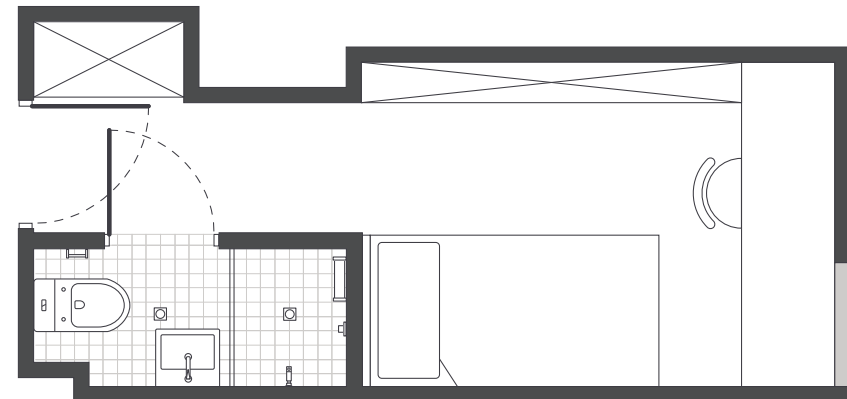

IGLU CENTRAL

5 BEDROOM ENSUITE SHARE

MATTRESS SIZE

› King single bed: 106 x 203 cm

SHARE KITCHEN & DINING AREA

› Approx. 19.4m²

BEDROOM LAYOUT

› Approx. 13.4m²

SHARED SPACE

SINGLE BEDROOM

Room allocations are based on availability.

All floorplans are illustrative only and indicative of Iglu's finishes and features.

Key

Refrigerator unit

Shelving / storage

Window / glass