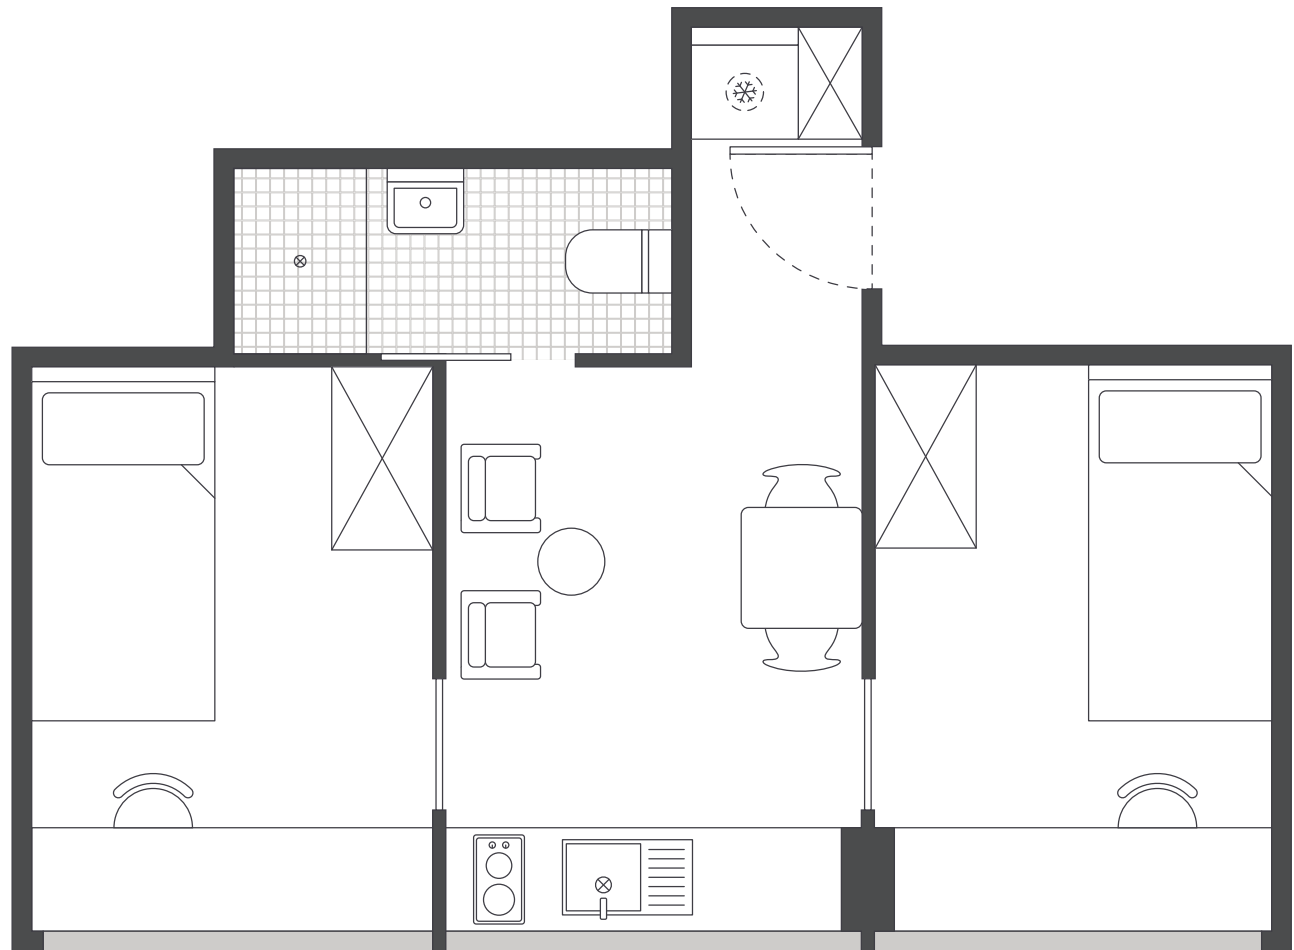

PRIVATE BEDROOM

- › Secure mobile access key
- › Air-conditioning / heating
- › King single bed with built-in storage
- › Shared bathroom
- › Study desk, chair, lamp and pinboard
- › Bookshelf and storage
- › Built-in wardrobe and full length mirror
- › Large window with block-out blinds

SHARED BATHROOM

- › Shower
- › Toilet
- › Basin
- › Mirror
- › Towel rail
- › Exhaust fan
- › Storage cabinet and shelving

ONE HANDY ALL-INCLUSIVE FEE

Your weekly rent includes all of this plus your water, electricity, access to 24/7 onsite support and lots of cool events.

IGLU CENTRAL

2 BEDROOM STUDIO APARTMENTS

MATTRESS SIZE

- › King single bed: 106 x 203 cm

SHARE KITCHEN & DINING LAYOUT

- › Approx. 12m²

BEDROOM LAYOUT

- › Approx. 11m²

Room allocations are based on availability.

All floorplans are illustrative only and indicative of Iglu's finishes and features.

Key