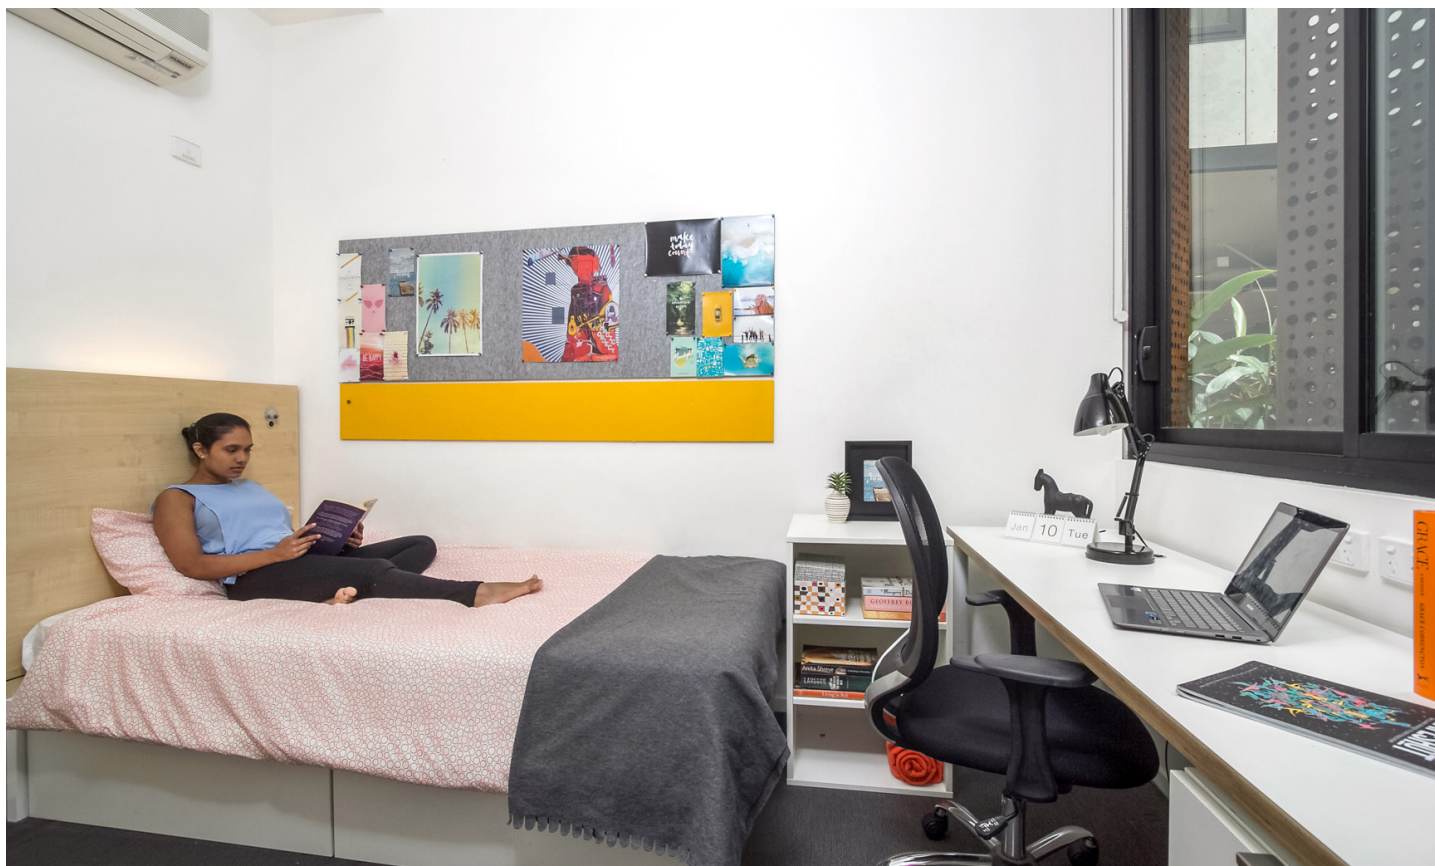

INSIDE THE APARTMENT

All images are illustrative only and indicative of Iglu's finishes and features.

FEATURES AND INCLUSIONS

SHARED SPACE

- › SMART TV with Apple TV
- › Air-conditioning / heating
- › Sitting area with armchairs and ottomans
- › Table and chairs
- › Full kitchen with:
  - microwave and cooktop
  - refrigerator and freezer
  - kettle and toaster

PRIVATE BEDROOM

- › Secure mobile access key
- › Air-conditioning / heating
- › King single bed with built-in storage
- › Shared bathroom
- › Study desk, chair, lamp and pinboard
- › Bookshelf and storage
- › Built-in wardrobe and full length mirror
- › Large window with block-out blinds

SHARED BATHROOM

- › Shower
- › Toilet
- › Basin
- › Mirror
- › Towel rail
- › Exhaust fan
- › Storage cabinet and shelving

ONE HANDY ALL-INCLUSIVE FEE

Your weekly rent includes all of this plus your water, electricity, access to 24/7 onsite support and lots of cool events.