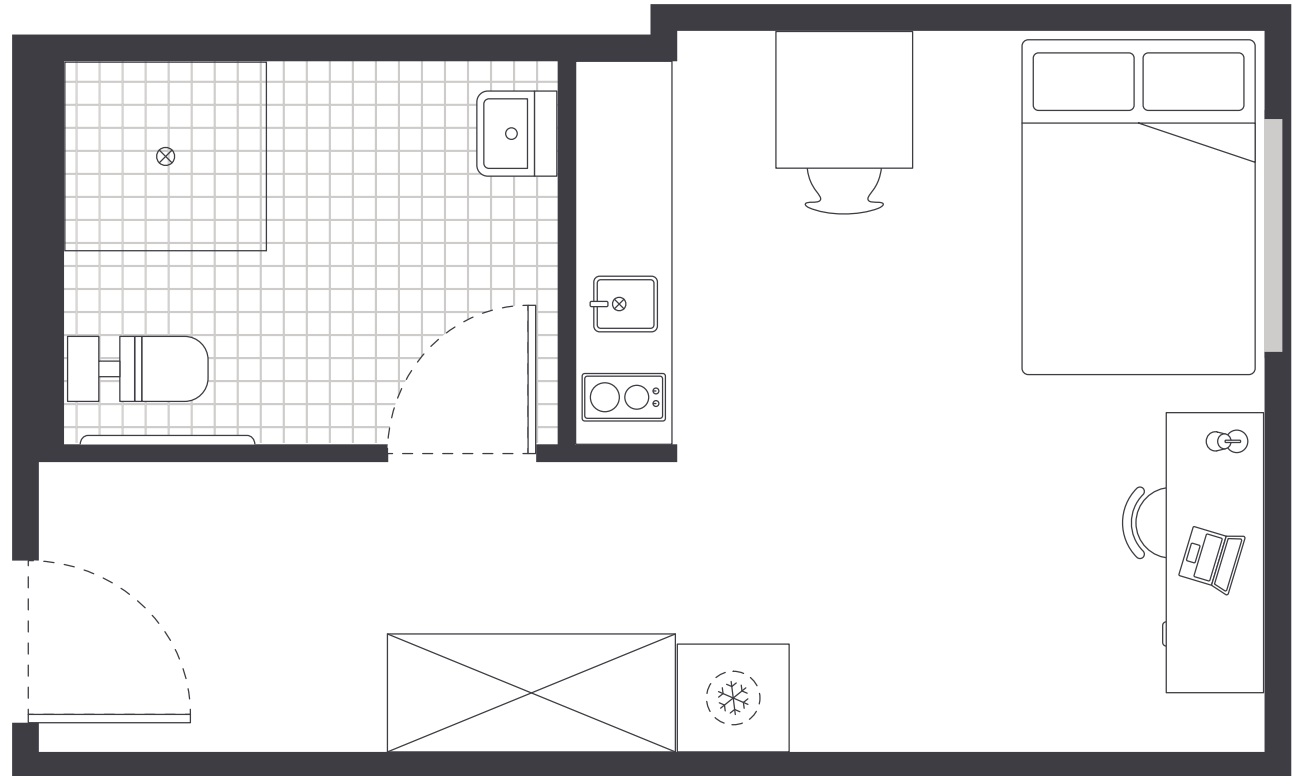

PRIVATE STUDIO APARTMENT

- › Secure swipe card
- › Double bed
- › Ensuite bathroom
- › Centralised air-conditioning / heating
- › Wall mounted television with Apple TV
- › Study desk, lamp, table and chairs
- › Pinboard and bookshelf
- › Built-in wardrobe and full length mirror
- › Kitchenette with microwave, cooktop and refrigerator
- › Large window with block-out blinds

Key

IGLU BROADWAY

SUPERIOR STUDIO APARTMENTS

MATTRESS SIZE

› Double bed: 137 x 187 cm

STUDIO LAYOUT

› Approx. 23m²

Room allocations are based on availability.

All floorplans are illustrative only and indicative of Iglu's finishes and features.

Key

❄ Refrigerator unit ☒ Shelving / storage ◻ Window / glass

IGLU BROADWAY

PREMIUM STUDIO APARTMENTS

MATTRESS SIZE

- › Double bed: 137 x 187 cm

STUDIO LAYOUT

- › Approx. 30m²

Room allocations are based on availability.

All floorplans are illustrative only and indicative of Iglu's finishes and features.

Key