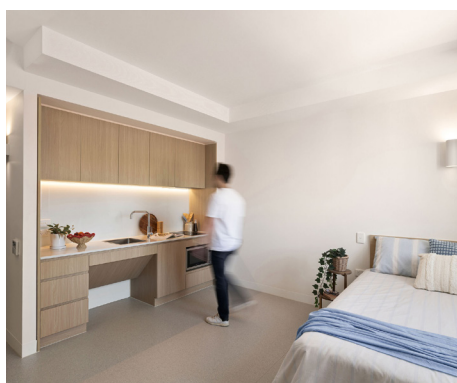

INSIDE THE STUDIO

All images are illustrative only and indicative of Iglu's finishes and features.

FEATURES AND INCLUSIONS

Choose a **Standard Studio**, **Superior Studio** (more space) or **Premium Studio** (largest room) at Iglu Broadway:

PRIVATE STUDIO APARTMENT

- › Secure swipe card
- › Double bed
- › Ensuite bathroom
- › Centralised air-conditioning / heating
- › Wall mounted television with Apple TV
- › Study desk, lamp, table and chairs
- › Pinboard and bookshelf
- › Built-in wardrobe and full length mirror
- › Kitchenette with microwave, cooktop and refrigerator
- › Large window with block-out blinds

ENSUITE BATHROOM

- › Shower
- › Toilet
- › Basin
- › Mirror
- › Towel rail
- › Exhaust fan
- › Storage cabinet and shelving

♿ Accessible apartments available

ONE HANDY ALL-INCLUSIVE FEE

Your weekly rent includes all of this plus your water, electricity, access to 24/7 onsite support and lots of cool events.