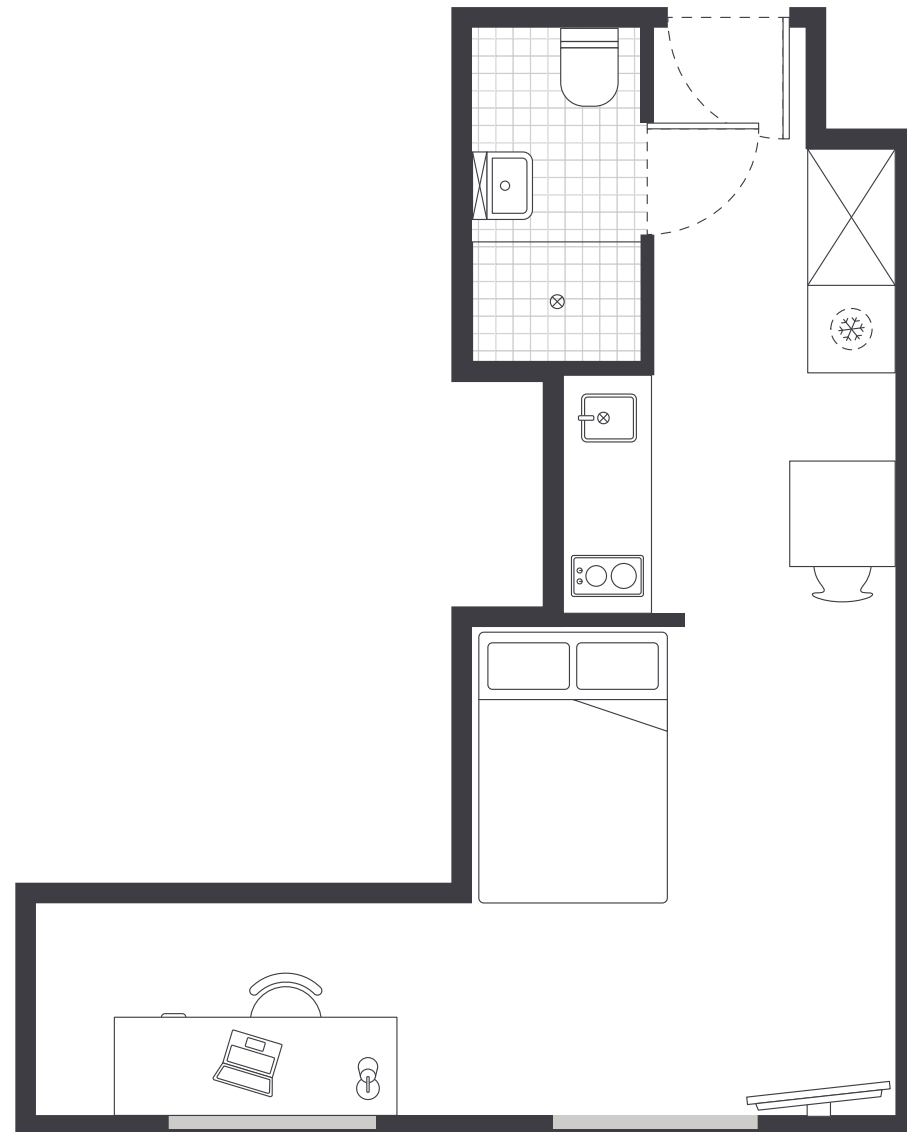

IGLU BROADWAY

STANDARD STUDIO APARTMENTS

MATTRESS SIZE

- › Double bed: 137 x 187 cm

STUDIO LAYOUT

- › Approx. 19m²

Room allocations are based on availability.

All floorplans are illustrative only and indicative of Iglu's finishes and features. While all rooms are of similar size, layout may vary. Some beds may be king single size depending on the room layout.

Key

IGLU BROADWAY

SUPERIOR STUDIO APARTMENTS

MATTRESS SIZE

› Double bed: 137 x 187 cm

STUDIO LAYOUT

› Approx. 23m²

Room allocations are based on availability.

All floorplans are illustrative only and indicative of Iglu's finishes and features.

Key

❄ Refrigerator unit ☒ Shelving / storage ◻ Window / glass

IGLU BROADWAY

PREMIUM STUDIO APARTMENTS

MATTRESS SIZE

- › Double bed: 137 x 187 cm

STUDIO LAYOUT

- › Approx. 30m²

Room allocations are based on availability.

All floorplans are illustrative only and indicative of Iglu's finishes and features.

Key