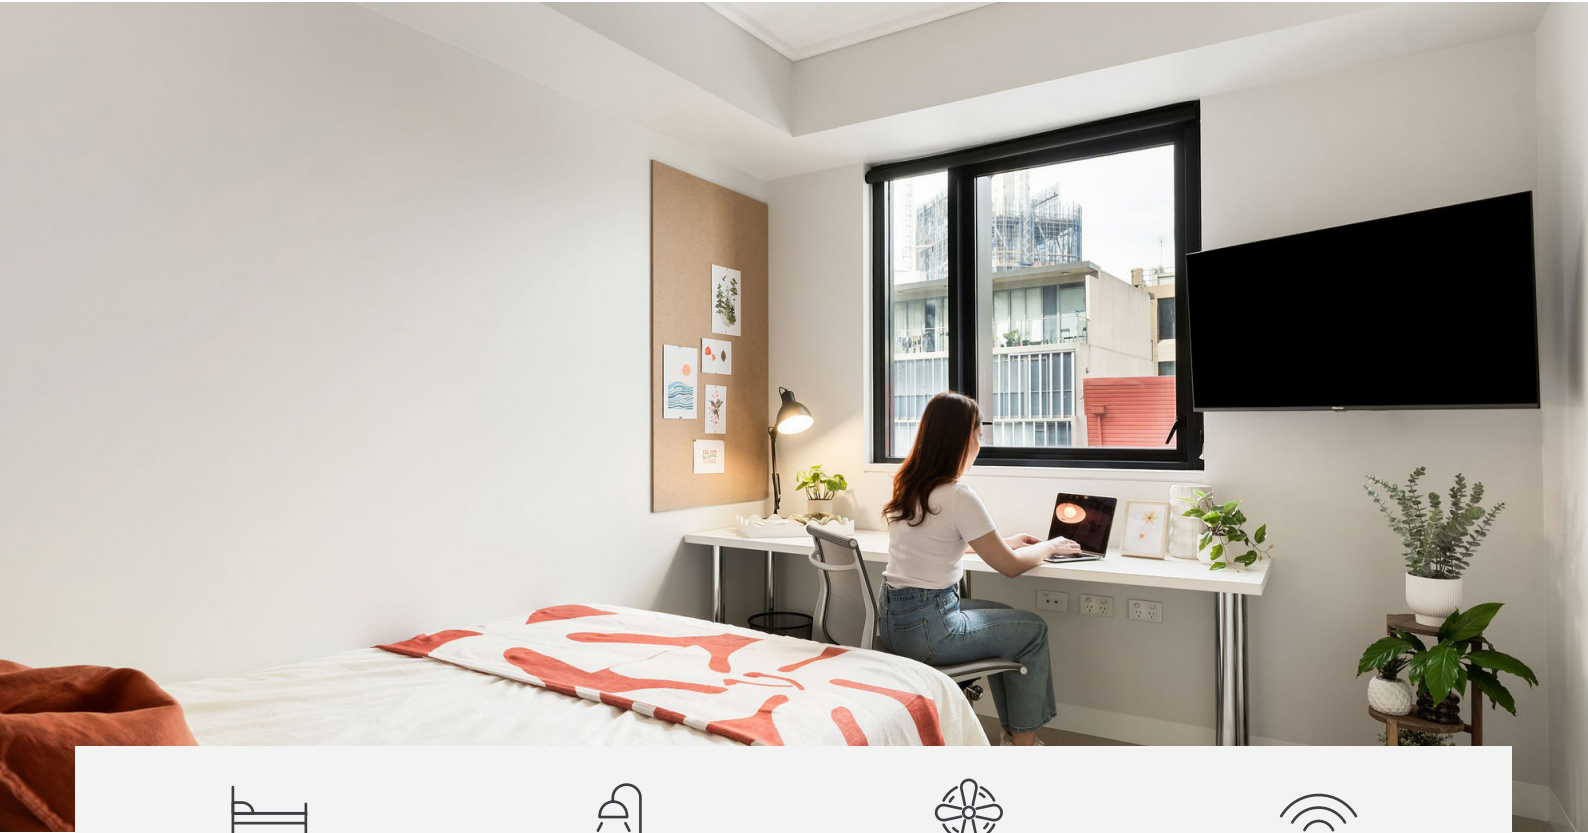

IGLU BROADWAY

STUDIO APARTMENTS

Sleeps 1

Private bathroom

Air conditioning

Unlimited wi-fi

Our studios are designed to maximise a shared student living experience, with everything you need for eating, sleeping and studying.

- › Each studio has a private ensuite bathroom and centralised air-conditioning
- › Features well-appointed kitchenette with eating area for self-catering
- › Unlimited high-speed wi-fi is included and available throughout

PRIVATE STUDIO APARTMENT

- › Secure swipe card
- › Double bed
- › Ensuite bathroom
- › Centralised air-conditioning / heating
- › Wall mounted television with Apple TV
- › Study desk, lamp, table and chairs
- › Pinboard and bookshelf
- › Built-in wardrobe and full length mirror
- › Kitchenette with microwave, cooktop and refrigerator
- › Large window with block-out blinds

Key

IGLU BROADWAY

SUPERIOR STUDIO APARTMENTS

MATTRESS SIZE

› Double bed: 137 x 187 cm

STUDIO LAYOUT

› Approx. 23m²

Room allocations are based on availability.