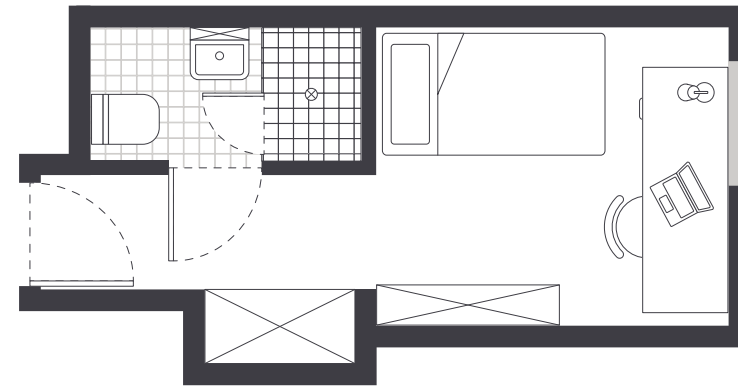

PRIVATE BEDROOM

- › Secure swipe card
- › Centralised air-conditioning / heating
- › King single bed
- › Private ensuite bathroom
- › Study desk, chair, lamp and pinboard
- › Bookshelf and storage
- › Built-in wardrobe and full length mirror
- › Louvre windows for fresh air

IGLU BROADWAY

6 BEDROOM SHARE APARTMENTS

MATTRESS SIZE

› King single bed: 106 x 203 cm

BEDROOM LAYOUT

› Approx. 17m²

SINGLE BEDROOM

SHARED SPACE

Room allocations are based on availability.

All floorplans are illustrative only and indicative of Iglu's finishes and features.

Key

Refrigerator unit

Shelving / storage

Window / glass

IGLU BROADWAY

4 & 5 BEDROOM SHARE APARTMENTS

MATTRESS SIZE

› King single bed: 106 x 203 cm

BEDROOM LAYOUT

› Approx. 17m²

SINGLE BEDROOM

SHARED SPACE

Room allocations are based on availability.

All floorplans are illustrative only and indicative of Iglu's finishes and features.