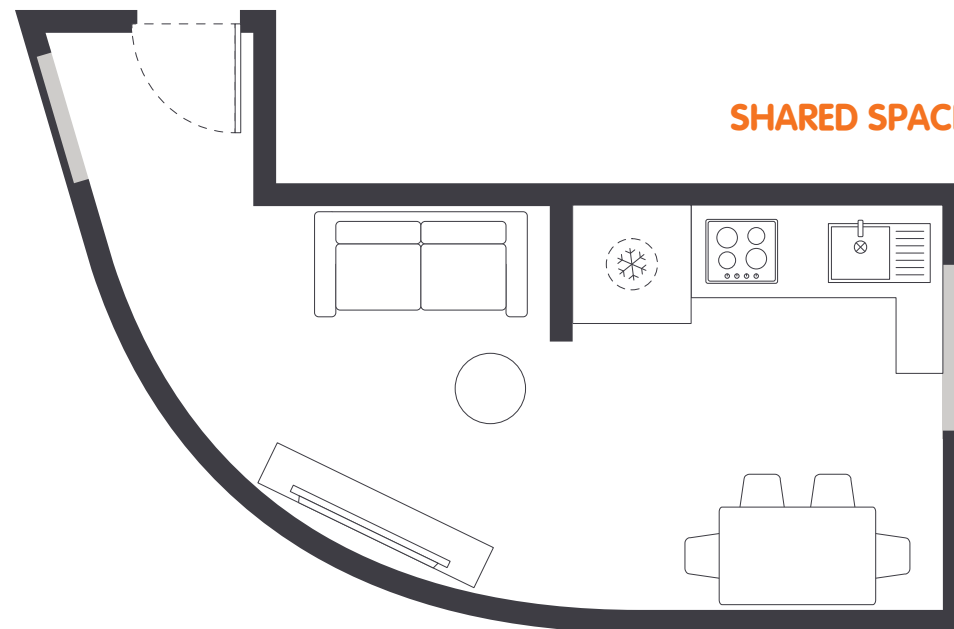

INSIDE THE APARTMENT

All images are illustrative only and indicative of Iglu's finishes and features.

FEATURES AND INCLUSIONS

Choose a 4, 5 or 6 bedroom share apartment at Iglu Broadway:

SHARED SPACE

- › SMART TV with Apple TV
- › Centralised air-conditioning / heating
- › Lounge area with couch and coffee table
- › Dining table and chairs
- › Fully equipped kitchen with:
 - oven, microwave, cooktop
 - refrigerator and freezer
 - kettle, toaster and vacuum cleaner

Room allocations are based on availability.

All floorplans are illustrative only and indicative of Iglu's finishes and features.

Key

Refrigerator unit

Shelving / storage

Window / glass

IGLU BROADWAY

4 & 5 BEDROOM SHARE APARTMENTS

MATTRESS SIZE

› King single bed: 106 x 203 cm

BEDROOM LAYOUT

› Approx. 17m²

SINGLE BEDROOM

SHARED SPACE

Room allocations are based on availability.

All floorplans are illustrative only and indicative of Iglu's finishes and features.

Key

Refrigerator unit

Shelving / storage

Window / glass