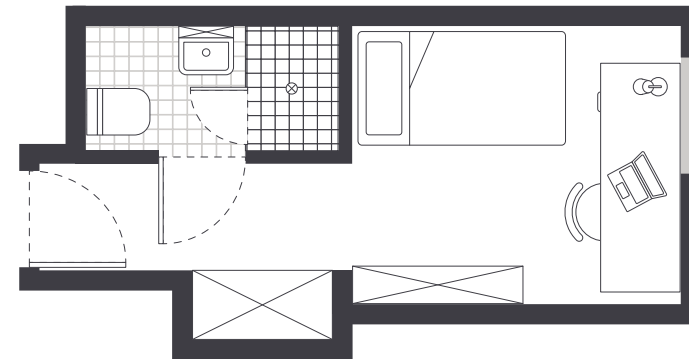

PRIVATE BEDROOM

- › Secure swipe card
- › Centralised air-conditioning / heating
- › King single bed
- › Private ensuite bathroom
- › Study desk, chair, lamp and pinboard
- › Bookshelf and storage
- › Built-in wardrobe and full length mirror
- › Louvre windows for fresh air

IGLU BROADWAY

6 BEDROOM SHARE APARTMENTS

MATTRESS SIZE

› King single bed: 106 x 203 cm

BEDROOM LAYOUT

› Approx. 17m²

SINGLE BEDROOM

SHARED SPACE

Room allocations are based on availability.

All floorplans are illustrative only and indicative of Iglu's finishes and features.

Key

Refrigerator unit

Shelving / storage

Window / glass

IGLU BROADWAY

4 & 5 BEDROOM SHARE APARTMENTS

MATTRESS SIZE

› King single bed: 106 x 203 cm

BEDROOM LAYOUT

› Approx. 17m²

SINGLE BEDROOM

SHARED SPACE

Room allocations are based on availability.

All floorplans are illustrative only and indicative of Iglu's finishes and features.