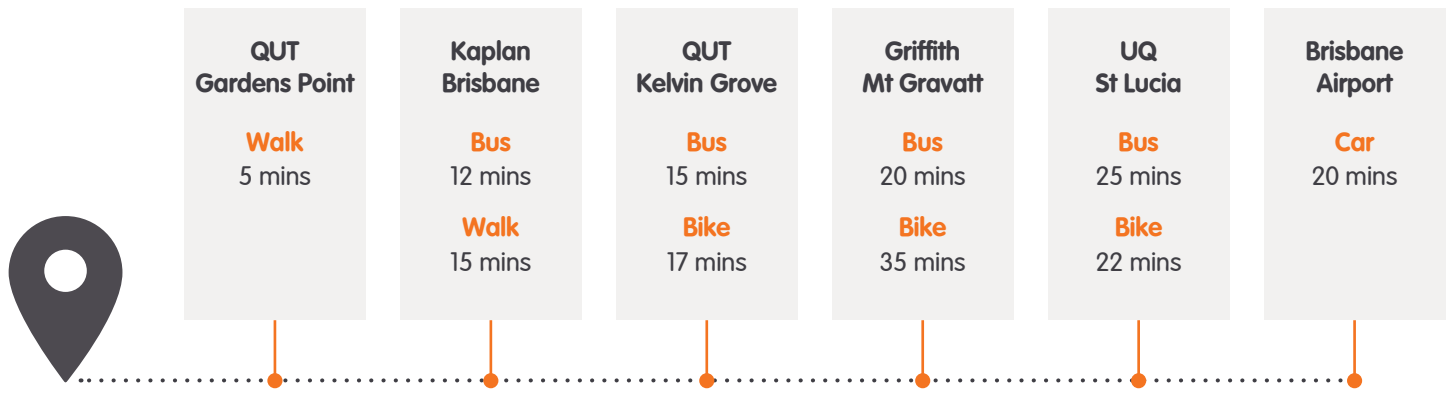

COMMUTING TIMES FROM IGLU BRISBANE CITY

All times are approximate and do not account for traffic and delays

COOL INCLUSIONS

 Unlimited wi-fi	 Utilities	 Access to all facilities
 24/7 onsite support	 Monthly events ¹	 Weekday breakfast ²