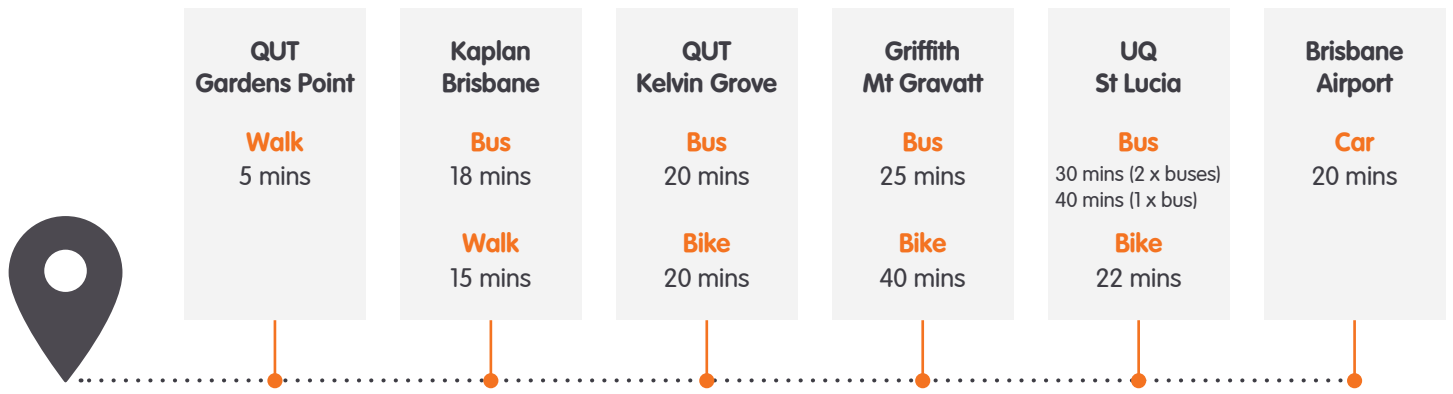

COMMUTING TIMES FROM IGLU BRISBANE CITY

All times are approximate and do not account for traffic and delays

COOL INCLUSIONS

 Unlimited wi-fi	 Utilities	 Access to all facilities
 24/7 onsite support	 Monthly events ¹	 Weekday breakfast ²