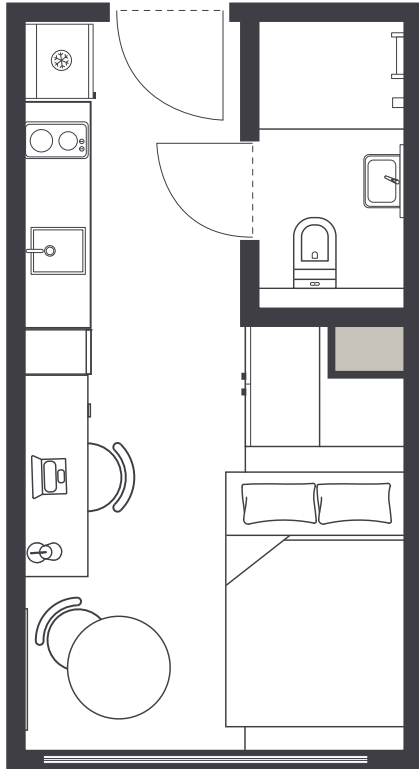

IGLU MASCOT » STUDIO APARTMENTS

PRIVATE BATHROOM

FREE UNLIMITED WI-FI

AIR CONDITIONING

Our studios offer a shared living experience with the benefit of extra privacy and everything you need to eat, sleep and study.

- Each fully furnished studio features secure access, double bed, private en-suite bathroom, television, air conditioning, well-appointed kitchenette and eating area.
- Free unlimited high-speed wi-fi is available throughout the building

Sample floor plans

LAYOUT 1

LAYOUT 2

All studio apartments are equipped with:

- › Secure swipe card entry
- › Double bed with built-in storage
- › Private bathroom
- › Air-conditioning
- › Wall mounted television with Apple TV
- › Study desk, chair, lamp, pin board and shelving
- › Wardrobe and full length mirror
- › Table and chair
- › Kitchenette with sink, microwave oven, cook top, refrigerator, toaster, kettle and iron
- › Opening windows with blockout and sunscreen blinds

EN-SUITE BATHROOM:

- › Shower
- › Toilet
- › Basin
- › Mirror
- › Shelving
- › Towel rail
- › Exhaust fan
- › Storage cabinet

Standard and Premium studios are available. Premium studios are located on levels 6 to 10 and the north facing side of levels 3 to 5, offering more natural light and city or district views.