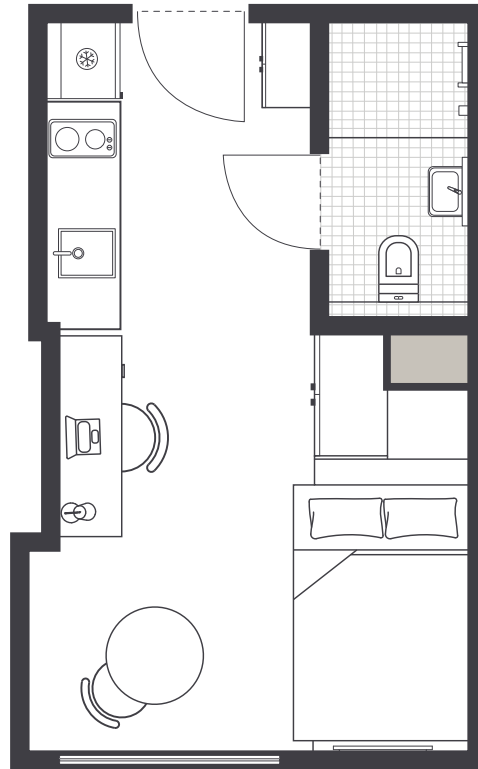

- Each fully furnished studio features secure access, double bed, private en-suite bathroom, television, air conditioning, well-appointed kitchenette and eating area.
- Free unlimited high-speed wi-fi is available throughout the building

Sample floor plans

LAYOUT 1

LAYOUT 2

All studio apartments are equipped with:

- › Secure swipe card entry
- › Double bed with built-in storage
- › Private bathroom
- › Air-conditioning
- › Wall mounted television with Apple TV
- › Study desk, chair, lamp, pin board and shelving
- › Wardrobe and full length mirror
- › Table and chair
- › Kitchenette with sink, microwave oven, cook top, refrigerator, toaster, kettle and iron
- › Opening windows with blockout and sunscreen blinds

EN-SUITE BATHROOM:

- › Shower
- › Toilet
- › Basin
- › Mirror
- › Shelving
- › Towel rail
- › Exhaust fan
- › Storage cabinet

Standard and Premium studios are available. Premium studios are located on levels 6 to 10 and the north facing side of levels 3 to 5, offering more natural light and city or district views.