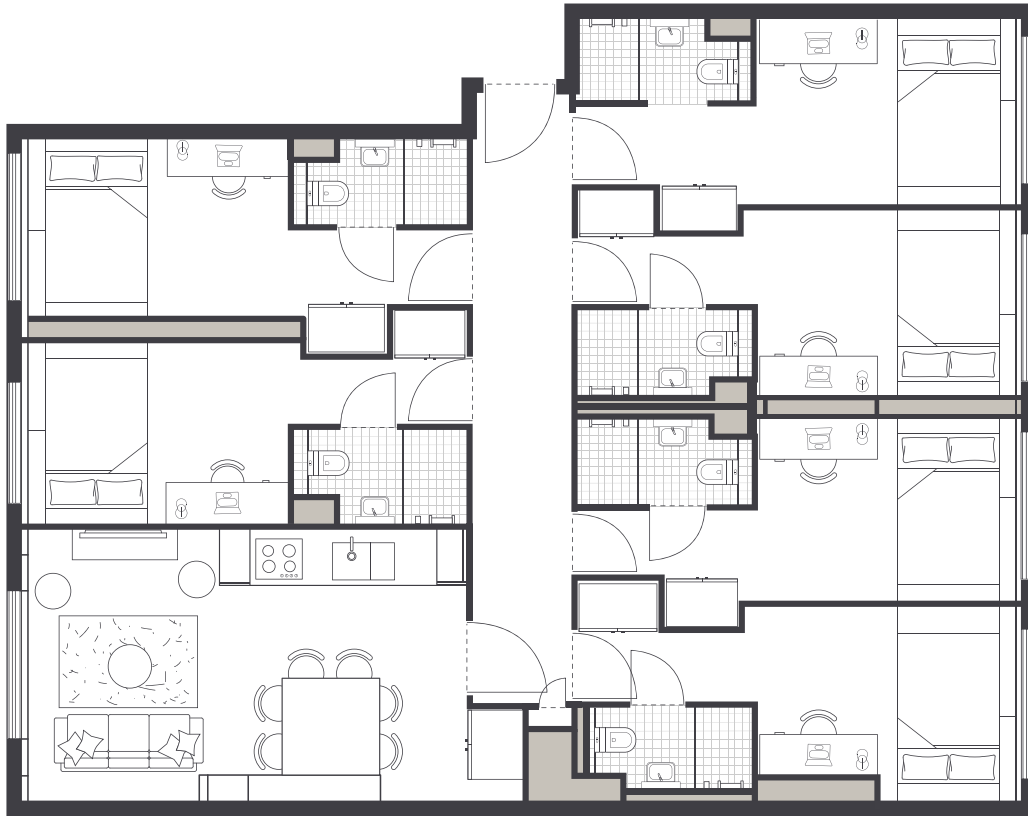

Sample floor plans

All share apartments are equipped with:

APARTMENT

- › Smart TV
- › Air-conditioning / heating
- › Lounge area with couch, coffee table and ottomans
- › Dining table and chairs
- › Full kitchen with:
  - oven, microwave, stovetop
  - refrigerator and freezer
  - kettle, toaster, vacuum

PRIVATE BEDROOM

- › Secure card access
- › Air-conditioning / heating
- › Private bathroom
- › Double bed with under-bed storage
- › Study desk, chair, lamp and pin-board
- › Bookshelf and storage
- › Built-in wardrobe
- › Full length mirror

EN-SUITE BATHROOM

- › Shower
- › Toilet
- › Basin
- › Mirror
- › Shelving
- › Towel rail
- › Exhaust fan
- › Storage cabinet

Standard and Premium share apartment rooms are available. Premium rooms are located on levels 6 to 10 and the north facing side of levels 3 to 5, offering more natural light and city or district views.

All images are illustrative only and indicative of Iglu's finishes and features

ONE HANDY ALL-INCLUSIVE FEE

Your weekly rent includes all of this plus your water, electricity, gas, access to 24/7 onsite support and lots of cool events.

Iglu Mascot. 8 John Street, Mascot NSW 2020

+61 2 9000 3469 ✉️ mascot@iglu.com.au

#livecoolatiglu | iglu.com.au/mascot