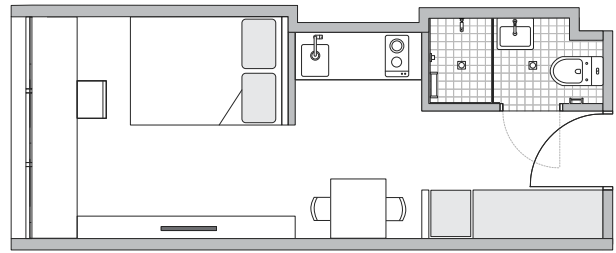

Sound cool?

- Each studio has a private en-suite bathroom with reverse cycle air conditioning
- A well-appointed kitchenette with eating area allows for self-catering
- Free unlimited high-speed wi-fi is included and available throughout

Sample floor plan

Our **superior studios** are our more spacious mid-range studios located on levels 1 to 7. There are several layouts as shown in the sample floor plans below.

Available on levels 1 to 7

Available on levels 2 to 7

Available on levels 2 to 7

Available on levels 2 to 7

Each superior studio apartment is equipped with:

- › Secure swipe card access
- › High speed wireless broadband
- › Wall-mounted HD television
- › Double bed with underbed storage
- › Table and chairs
- › Private en-suite bathroom
- › Air-conditioning and heating
- › Study desk, chair and lamp
- › Pinboard and bookshelf
- › Built-in wardrobe and full length mirror
- › Kitchenette with microwave/convection oven, 2-burner stovetop, refrigerator, kettle, toaster

EN-SUITE BATHROOM:

- › Shower
- › Toilet
- › Basin
- › Mirror with storage cabinet
- › Shelving
- › Towel rail
- › Exhaust fan

All images are illustrative only and indicative of Iglu's finishes and features