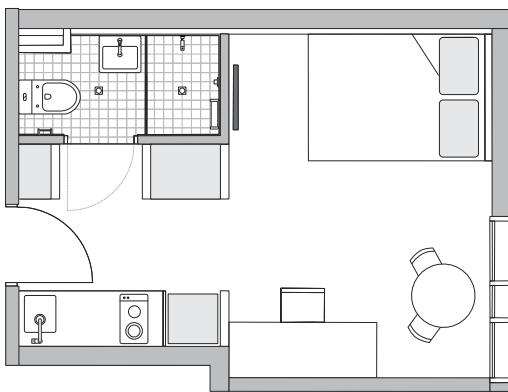

Sound cool?

- Each studio has a private en-suite bathroom with reverse cycle air conditioning
- A well-appointed kitchenette with eating area allows for self-catering
- Free unlimited high-speed wi-fi is included and available throughout

Sample floor plan

Our **superior studios** are our more spacious mid-range studios located on levels 1 to 7. There are several layouts as shown in the sample floor plans below.

Available on levels 1 to 7

Available on levels 2 to 7

Available on levels 2 to 7

Available on levels 2 to 7

Each superior studio apartment is equipped with:

- › Secure swipe card access
- › High speed wireless broadband
- › Wall-mounted HD television
- › Double bed with underbed storage
- › Table and chairs
- › Private en-suite bathroom
- › Air-conditioning and heating
- › Study desk, chair and lamp
- › Pinboard and bookshelf
- › Built-in wardrobe and full length mirror
- › Kitchenette with microwave/convection oven, 2-burner stovetop, refrigerator, kettle, toaster

EN-SUITE BATHROOM:

- › Shower
- › Toilet
- › Basin
- › Mirror with storage cabinet
- › Shelving
- › Towel rail
- › Exhaust fan

All images are illustrative only and indicative of Iglu's finishes and features