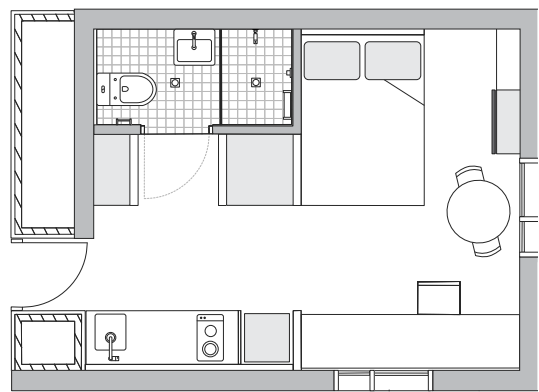

Sample floor plan

Our **superior studios** are our more spacious mid-range studios located on levels 1 to 7. There are several layouts as shown in the sample floor plans below.

Available on levels 1 to 7

Available on levels 2 to 7

Available on levels 2 to 7

Available on levels 2 to 7

Each superior studio apartment is equipped with:

- › Secure swipe card access
- › High speed wireless broadband
- › Wall-mounted HD television
- › Double bed with underbed storage
- › Table and chairs
- › Private en-suite bathroom
- › Air-conditioning and heating
- › Study desk, chair and lamp
- › Pinboard and bookshelf
- › Built-in wardrobe and full length mirror
- › Kitchenette with microwave/convection oven, 2-burner stovetop, refrigerator, kettle, toaster

EN-SUITE BATHROOM:

- › Shower
- › Toilet
- › Basin
- › Mirror with storage cabinet
- › Shelving
- › Towel rail
- › Exhaust fan

All images are illustrative only and indicative of Iglu's finishes and features