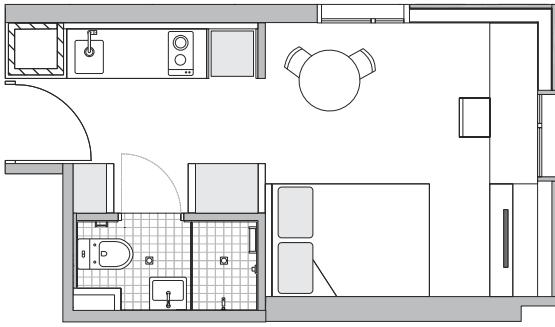

IGLU CHATSWOOD » SUPERIOR STUDIO APARTMENTS

SLEEPS 1-2

PRIVATE BATHROOM

FREE UNLIMITED WI-FI

AIR CONDITIONING

Live in your own fully furnished studio apartment with private living, study space and friends right next door.

Sound cool?

- Each studio has a private en-suite bathroom with reverse cycle air conditioning
- A well-appointed kitchenette with eating area allows for self-catering
- Free unlimited high-speed wi-fi is included and available throughout

Sample floor plan

Our **superior studios** are our more spacious mid-range studios located on levels 1 to 7. There are several layouts as shown in the sample floor plans below.

Available on levels 1 to 7

EN-SUITE BATHROOM:

- › Shower
- › Toilet
- › Basin
- › Mirror with storage cabinet
- › Shelving
- › Towel rail
- › Exhaust fan

All images are illustrative only and indicative of Iglu's finishes and features