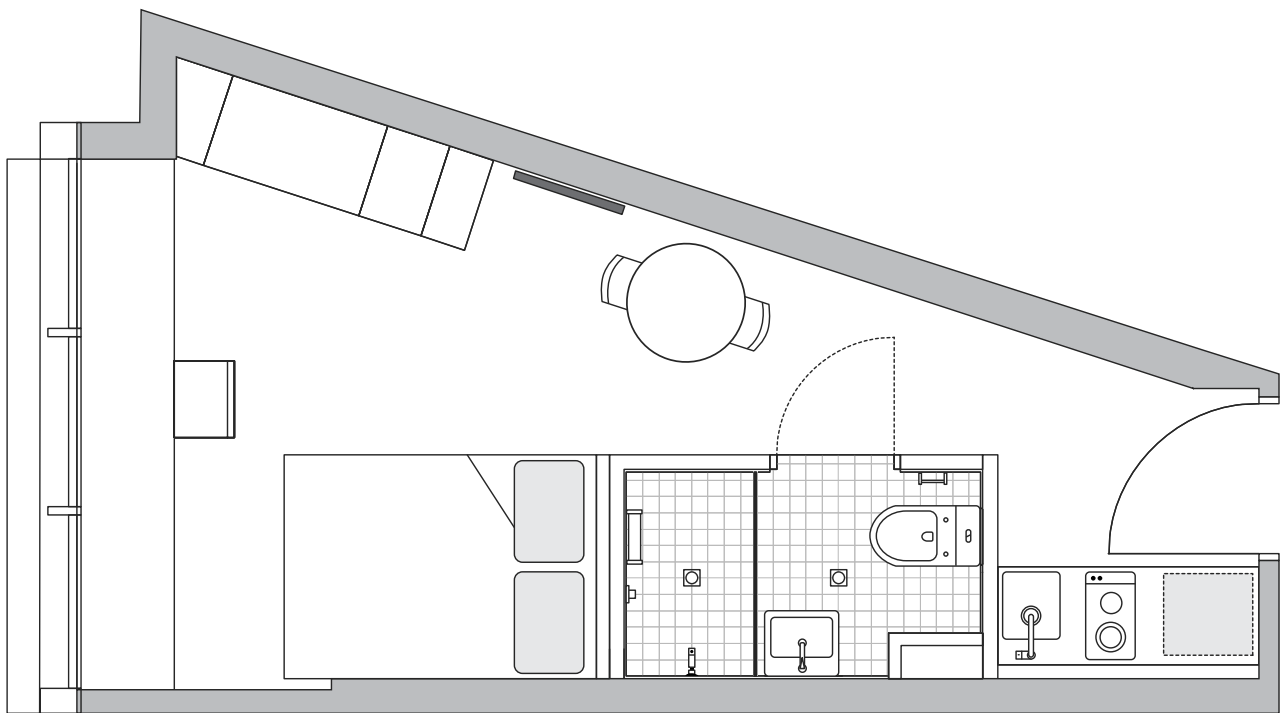

IGLU CHATSWOOD » STANDARD STUDIO APARTMENTS

SLEEPS 1-2

PRIVATE BATHROOM

FREE UNLIMITED WI-FI

AIR CONDITIONING

Live in your own fully furnished studio apartment with private living, study space and friends right next door.

Sound cool?

- Each studio has a private en-suite bathroom with reverse cycle air conditioning
- A well-appointed kitchenette with eating area allows for self-catering
- Free unlimited high-speed wi-fi is included and available throughout

Sample floor plan

Our **standard studios** are our base studio and they are located on levels 2 to 10

Each standard studio apartment is equipped with:

- › Secure swipe card access
- › High speed wireless broadband
- › Wall-mounted HD television
- › Double bed with underbed storage
- › Table and chairs
- › Private en-suite bathroom
- › Air-conditioning and heating
- › Study desk, chair and lamp
- › Pinboard and bookshelf
- › Built-in wardrobe and full length mirror
- › Kitchenette with microwave/convection oven, 2-burner stovetop, bar fridge, kettle, toaster

EN-SUITE BATHROOM:

- › Shower
- › Toilet
- › Basin
- › Mirror with storage cabinet
- › Shelving
- › Towel rail
- › Exhaust fan

All images are illustrative only and indicative of Iglu's finishes and features