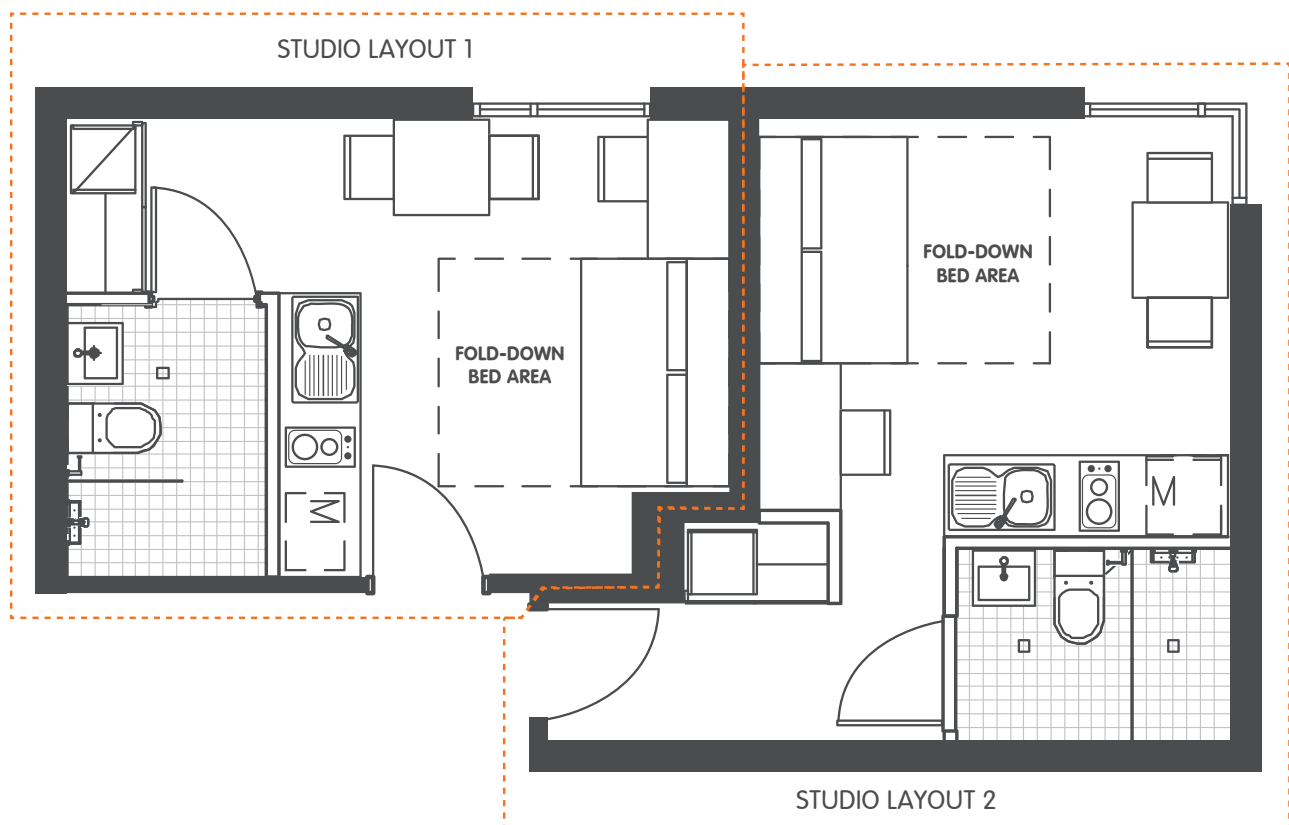

## IGLU CENTRAL » STUDIO APARTMENT

SLEEPS 1-2

PRIVATE BATHROOM

FREE UNLIMITED WI-FI

AIR CONDITIONING

Live in your own fully furnished studio apartment, with private living, study space, and friends right next door.

Pretty cool really.

- Private bedroom with secure access and reverse cycle air conditioning
- A well-appointed, shared kitchen with eating area to allow for self-catering
- Free unlimited high-speed wi-fi is included and available throughout

## Sample floor plan

#### En-suite bathroom has:

- › Shower
- › Toilet
- › Basin
- › Mirror with storage cabinet
- › Shelving
- › Towel rail
- › Exhaust fan

All images are illustrative only and indicative of Iglu's finishes and features