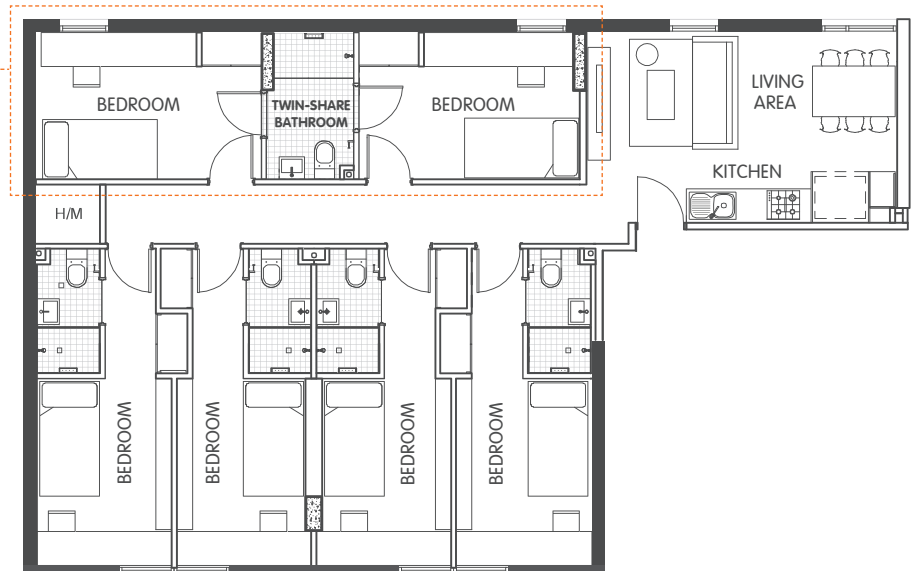

IGLU CENTRAL » 6 BEDROOM / SHARE BATHROOM

SLEEPS 6

TWIN-SHARE BATHROOM

FREE UNLIMITED WI-FI

AIR CONDITIONING

Living in a shared student apartment is a great way to meet people and make new friends. And it's fully furnished!

Sample floor plan

TYPICAL TWIN-SHARE BATHROOM LAYOUT

Features and inclusions:

APARTMENT

- › HD flat-screen television
- › Air-conditioning / heating
- › Lounge area with couch, coffee table and ottomans
- › Dining table and chairs
- › Kitchen with:
 - oven, microwave and stovetop
 - large refrigerator and freezer
 - kettle and toaster

PRIVATE BEDROOM

- › Secure swipe card access
- › Air-conditioning / heating
- › King single bed with under-bed storage
- › Study desk, chair, lamp and pin-board
- › Bookshelf and storage
- › Built-in wardrobe
- › Full length mirror

BATHROOM

- › Shower
- › Toilet
- › Basin
- › Mirror
- › Storage cabinet
- › Shelving
- › Towel rail
- › Exhaust fan

All images are illustrative only and indicative of Iglu's finishes and features

ONE HANDY ALL-INCLUSIVE FEE