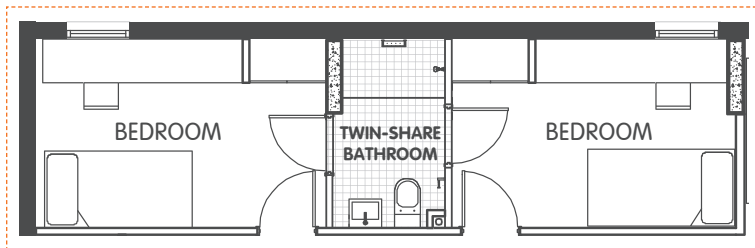

IGLU CENTRAL » 6 BEDROOM / SHARE BATHROOM

SLEEPS 6

TWIN-SHARE BATHROOM

FREE UNLIMITED WI-FI

AIR CONDITIONING

Living in a shared student apartment is a great way to meet people and make new friends. And it's fully furnished!

Pretty cool really.

- Private bedroom with secure access and reverse cycle air conditioning
- A well-appointed, shared kitchen with eating area to allow for self-catering
- Free unlimited high-speed wi-fi is included and available throughout

Sample floor plan

TYPICAL TWIN-SHARE BATHROOM LAYOUT

Features and inclusions:

APARTMENT

- › HD flat-screen television
- › Air-conditioning / heating
- › Lounge area with couch, coffee table and ottomans
- › Dining table and chairs
- › Kitchen with:
 - oven, microwave and stovetop
 - large refrigerator and freezer
 - kettle and toaster

PRIVATE BEDROOM

- › Secure swipe card access
- › Air-conditioning / heating
- › King single bed with under-bed storage
- › Study desk, chair, lamp and pin-board
- › Bookshelf and storage
- › Built-in wardrobe
- › Full length mirror