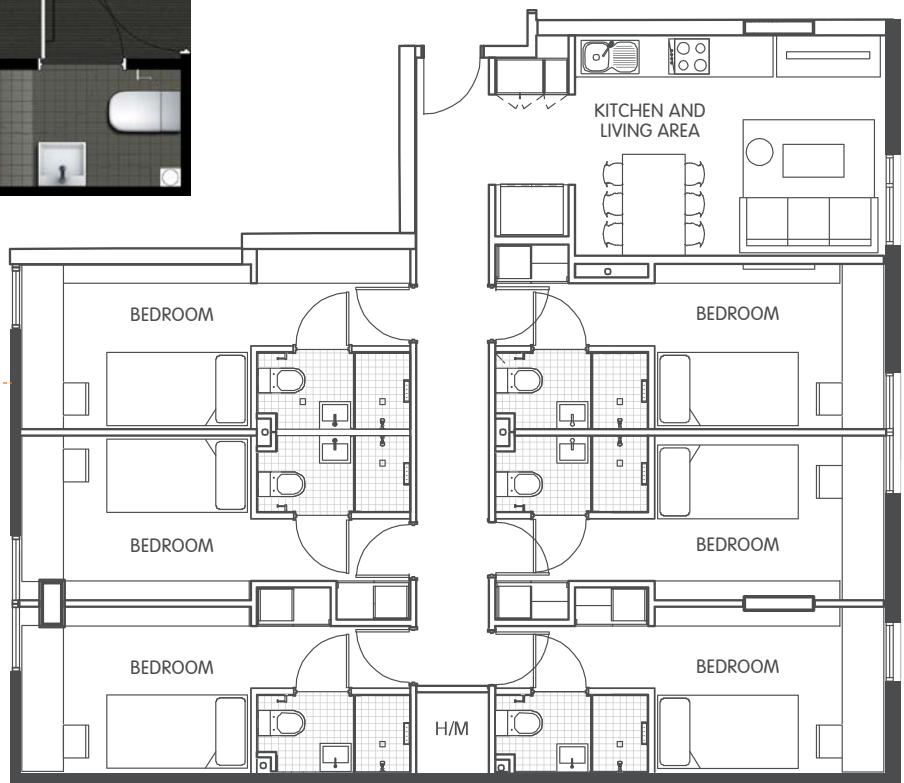

IGLU CENTRAL » 6 BEDROOM / PRIVATE BATHROOM

SLEEPS 6

PRIVATE BATHROOM

FREE UNLIMITED WI-FI

AIR CONDITIONING

Living in a shared student apartment is a great way to meet people and make new friends. And it's fully furnished!

Sample floor plan

TYPICAL BEDROOM LAYOUT

Features and inclusions:

APARTMENT

- › HD flat-screen television
- › Air-conditioning / heating
- › Lounge area with couch, coffee table and ottomans
- › Dining table and chairs
- › Kitchen with:
 - oven, microwave and stovetop
 - large refrigerator and freezer
 - kettle and toaster

PRIVATE BEDROOM

- › Secure swipe card access
- › Air-conditioning / heating
- › King single bed with under-bed storage
- › Study desk, chair, lamp and pin-board
- › Bookshelf and storage
- › Built-in wardrobe
- › Full length mirror

EN-SUITE BATHROOM

- › Shower
- › Toilet
- › Basin
- › Mirror
- › Storage cabinet
- › Shelving
- › Towel rail
- › Exhaust fan

All images are illustrative only and indicative of Iglu's finishes and features