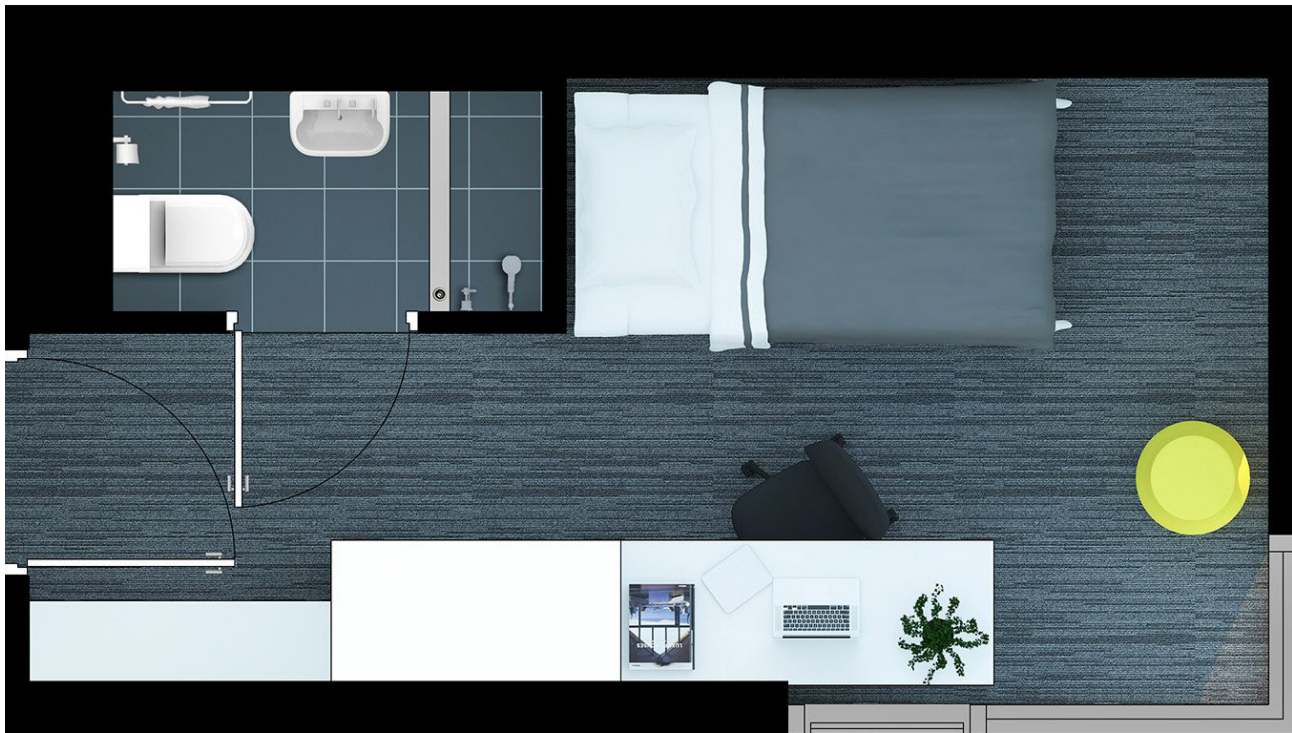

IGLU CENTRAL PARK » SHARE APARTMENT

PRIVATE BATHROOM

FREE UNLIMITED WI-FI

AIR CONDITIONING

Living in a shared student apartment is a great way to meet interesting people and make new friends. And it's fully furnished!

Pretty cool really.

- Each bedroom has a private en-suite bathroom with reverse cycle air conditioning
- A well-appointed kitchenette with eating area allows for self-catering
- Free unlimited high-speed wi-fi is included and available throughout

Sample floor plan

Choose a 3, 4 and 6-bedroom share apartment at Iglu Central Park.

APARTMENT

- › HD television
- › Air-conditioning / heating
- › Lounge area with couch, coffee table and ottomans
- › Dining table and chairs
- › Full kitchen with:
 - oven, microwave and stovetop
 - large refrigerator and freezer

PRIVATE BEDROOM

- › Security card access
- › Air-conditioning / heating
- › Private bathroom
- › King single bed
- › Study desk, chair, lamp and pin-board
- › Bookshelf and storage
- › Built-in wardrobe
- › Full length mirror