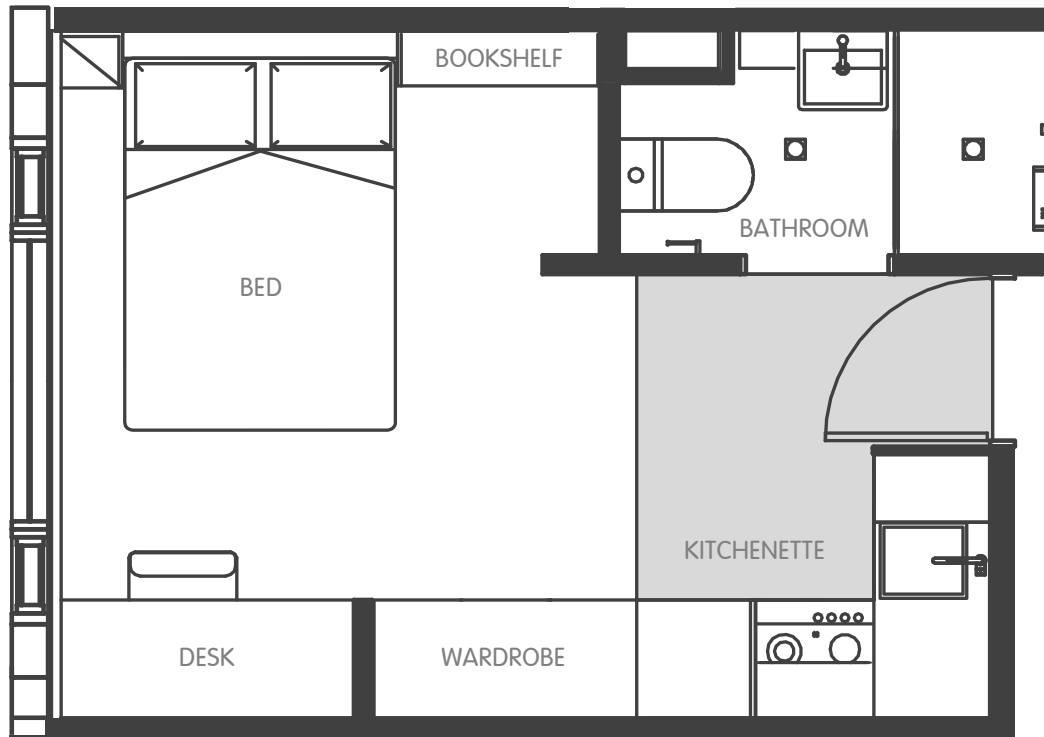

Sample floor plans

Choose from the following studio apartments at Iglu Brisbane City:

- › **Standard studio** – our base studios located on levels 2 to 17
- › **Premium studio** – are our upper-level studios and are located on levels 18 to 22

Each studio apartment is equipped with:

- › Secure swipe card access
- › High speed wireless broadband
- › SMART television
- › Double bed with under-bed storage
- › Private bathroom
- › Air-conditioning and heating
- › Study desk, chair and lamp
- › Pinboard and bookshelf
- › Built-in wardrobe and full length mirror
- › Kitchenette with microwave/convection oven, 2-burner stovetop, refrigerator, kettle, toaster

En-suite bathroom has:

- › Shower
- › Toilet
- › Basin
- › Mirror
- › Shelving
- › Towel rail
- › Exhaust fan
- › Storage cabinet

All images are illustrative only and indicative of Iglu's finishes and features

ONE HANDY ALL-INCLUSIVE FEE

Your weekly rent includes all of this plus your water, electricity, gas, access to 24/7 onsite support and lots of cool events.

Iglu Brisbane City. 65 Mary Street, Brisbane QLD 4000

+61 7 3085 3434 ✉ brisbanecity@iglu.com.au

#livecoolatiglu | iglu.com.au/brisbanecity