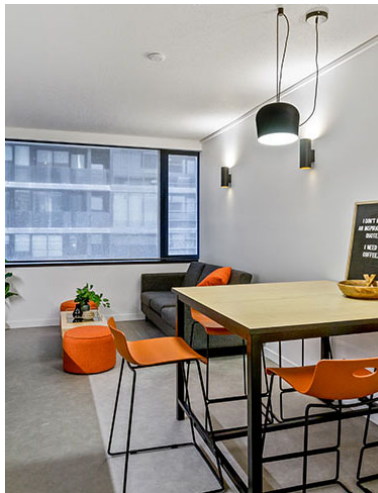

Iglu South Yarra

2020 SHORT STAY RATES

[VALID UNTIL 31 DECEMBER 2020]

Stay cool
Stay short

FEES ARE PER PERSON, PER WEEK | MINIMUM 4 WEEK STAY

Share Apartments	Studio Apartments
From $339 pw	From $409 pw
Refundable Security Deposit: Equal to 4 weeks' rent	

For all short stays, you get to enjoy the standard Iglu South Yarra facilities and inclusions:

- All utilities (gas, water, electricity)
- Unlimited highspeed Wi-Fi
- 24 hour access to onsite support
- Apartment televisions
- Air-conditioning and heating
- Access to communal facilities and social events

'KIT OUT MY IGLU' PACK

Settle in quickly with a **Kit Out My Iglu** pack. It has all of the essentials you need including bed linen, towels, cutlery, dinner and drink ware. It saves you a trip to the shops and it's yours to keep. Visit www.iglu.com.au/short-stays/ for details.

📍 8 Claremont Street, South Yarra VIC 3141

☎ +61 3 9002 5610 ✉ southyarra@iglu.com.au

www.iglu.com.au