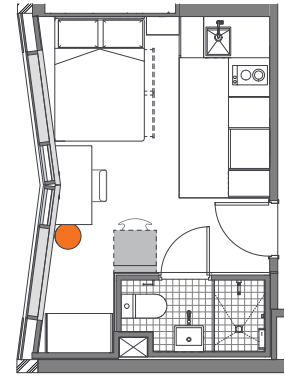

## Sample floor plans

Choose from the following studio apartments at Iglu South Yarra:

FROM \$349 PER WEEK

**SINGLE STUDIO**  
KING SINGLE BED  
LEVELS 10-21  
APPROX. 17m<sup>2</sup>

**STANDARD STUDIO**  
DOUBLE BED  
LEVELS 10-21  
APPROX. 19m<sup>2</sup>

FROM \$399 PER WEEK

**PREMIUM STUDIO**  
DOUBLE BED  
LEVELS 2-9  
APPROX. 25.5m<sup>2</sup>

**PREMIUM STUDIO**  
DOUBLE BED  
LEVELS 18-21  
APPROX. 20m<sup>2</sup>

Each studio apartment is equipped with:

- › Secure swipe card access
- › Access to high-speed wi-fi
- › Wall-mounted Smart TV
- › Under-bed storage
- › Private en-suite bathroom
- › Air-conditioning and heating
- › Study desk, chair and lamp
- › Pinboard and bookshelf
- › Built-in wardrobe and full length mirror
- › Kitchenette with microwave/convection oven, 2-burner stovetop, refrigerator
- › Kettle, toaster, vacuum cleaner

### EN-SUITE BATHROOM

- › Shower
- › Toilet
- › Basin
- › Mirror
- › Shelving
- › Towel rail
- › Exhaust fan
- › Storage cabinet

All images are illustrative only and indicative of Iglu's finishes and features