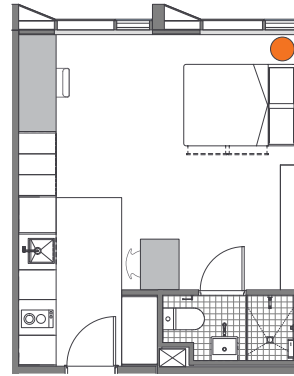

## Sample floor plans

Choose from the following studio apartments at Iglu South Yarra:

FROM \$349 PER WEEK

**SINGLE STUDIO**  
KING SINGLE BED  
LEVELS 10-21  
APPROX. 17m<sup>2</sup>

**STANDARD STUDIO**  
DOUBLE BED  
LEVELS 10-21  
APPROX. 19m<sup>2</sup>

FROM \$399 PER WEEK

**PREMIUM STUDIO**  
DOUBLE BED  
LEVELS 2-9  
APPROX. 25.5m<sup>2</sup>

**PREMIUM STUDIO**  
DOUBLE BED  
LEVELS 18-21  
APPROX. 20m<sup>2</sup>

Each studio apartment is equipped with:

- › Secure swipe card access
- › Access to high-speed wi-fi
- › Wall-mounted Smart TV
- › Under-bed storage
- › Private en-suite bathroom
- › Air-conditioning and heating
- › Study desk, chair and lamp
- › Pinboard and bookshelf
- › Built-in wardrobe and full length mirror
- › Kitchenette with microwave/convection oven, 2-burner stovetop, refrigerator
- › Kettle, toaster, vacuum cleaner