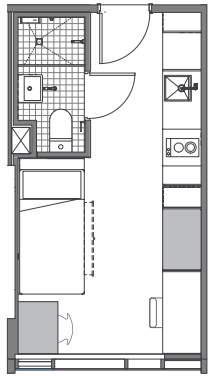

Sample floor plans

Choose from the following studio apartments at Iglu South Yarra:

FROM $349 PER WEEK

SINGLE STUDIO
KING SINGLE BED
LEVELS 10-21
APPROX. 17m²