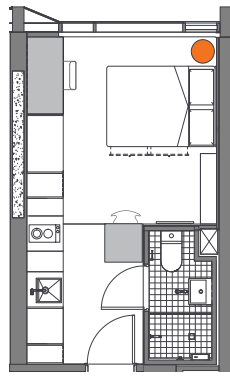

Sound cool?

- Each studio has a private en-suite bathroom and reverse cycle air conditioning (cooling and heating)
- A well-appointed kitchenette with eating area to allow for self-catering
- Free unlimited high-speed wi-fi is included and available in all areas of the building

## Sample floor plans

Choose from the following studio apartments at Iglu South Yarra:

FROM \$349 PER WEEK

**SINGLE STUDIO**  
KING SINGLE BED  
LEVELS 10-21  
APPROX. 17m<sup>2</sup>

**STANDARD STUDIO**  
DOUBLE BED  
LEVELS 10-21  
APPROX. 19m<sup>2</sup>

- › Secure swipe card access
- › Access to high-speed wi-fi
- › Wall-mounted Smart TV
- › Under-bed storage
- › Private en-suite bathroom
- › Air-conditioning and heating
- › Study desk, chair and lamp
- › Pinboard and bookshelf
- › Built-in wardrobe and full length mirror
- › Kitchenette with microwave/convection oven, 2-burner stovetop, refrigerator
- › Kettle, toaster, vacuum cleaner