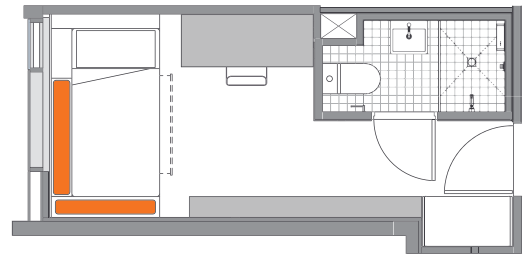

Pretty cool really.

- All bedrooms have a private en-suite bathroom and reverse cycle air conditioning
- Apartments feature a large shared kitchen, lounge and dining area
- Free unlimited high-speed wi-fi is included and available in all areas of the building

ONE HANDY ALL-INCLUSIVE FEE

Your weekly rent includes all of this plus your water, electricity, gas, access to 24/7 onsite support and lots of cool events.

Sample floor plans

SHARE APARTMENT KITCHEN & DINING AREA IS APPROX. 20m²

PRIVATE BEDROOM – DAY BED LAYOUT
APPROX. 14.5m²

PRIVATE BEDROOM – WALL BED LAYOUT
APPROX. 14.5m²

Choose a 5 or 6 bedroom share apartment at Iglu South Yarra.

APARTMENT

- › Smart TV
- › Air-conditioning / heating
- › Lounge area with couch, coffee table and ottomans
- › Dining table and chairs
- › Full kitchen with:
 - oven, microwave and stovetop
 - large refrigerator and freezer
 - kettle, toaster and vacuum cleaner

PRIVATE BEDROOM

- › Security card access
- › Air-conditioning / heating
- › Private bathroom
- › King single bed with under-bed storage
- › Study desk, chair, lamp and pin-board
- › Bookshelf and storage
- › Built-in wardrobe
- › Full length mirror