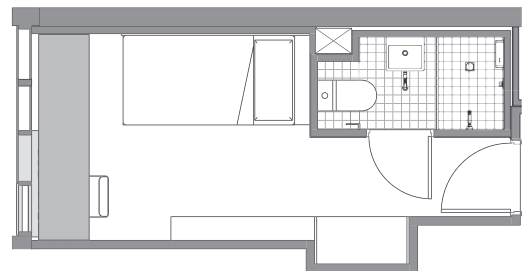

ONE HANDY ALL-INCLUSIVE FEE

Your weekly rent includes all of this plus your water, electricity, gas, access to 24/7 onsite support and lots of cool events.

Sample floor plans

SHARE APARTMENT KITCHEN & DINING AREA IS APPROX. 20m²

PRIVATE BEDROOM – DAY BED LAYOUT
APPROX. 14.5m²

PRIVATE BEDROOM – WALL BED LAYOUT
APPROX. 14.5m²

Choose a 5 or 6 bedroom share apartment at Iglu South Yarra.

APARTMENT

- › Smart TV
- › Air-conditioning / heating
- › Lounge area with couch, coffee table and ottomans
- › Dining table and chairs
- › Full kitchen with:
 - oven, microwave and stovetop
 - large refrigerator and freezer
 - kettle, toaster and vacuum cleaner

PRIVATE BEDROOM

- › Security card access
- › Air-conditioning / heating
- › Private bathroom
- › King single bed with under-bed storage
- › Study desk, chair, lamp and pin-board
- › Bookshelf and storage
- › Built-in wardrobe
- › Full length mirror