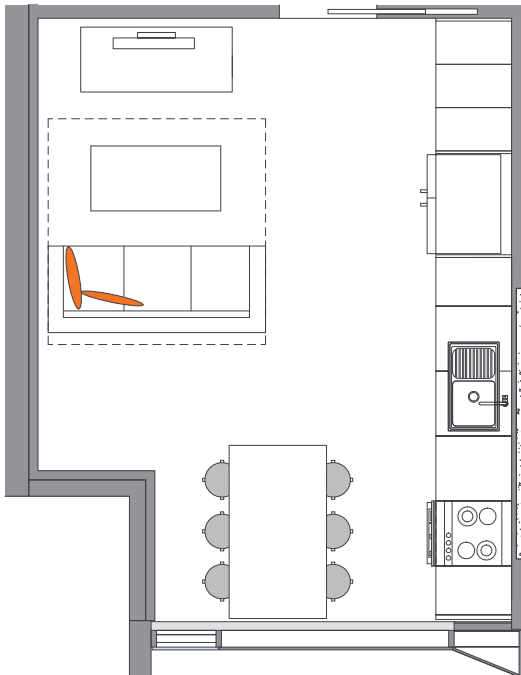

Pretty cool really.

- All bedrooms have a private en-suite bathroom and reverse cycle air conditioning
- Apartments feature a large shared kitchen, lounge and dining area
- Free unlimited high-speed wi-fi is included and available in all areas of the building

ONE HANDY ALL-INCLUSIVE FEE

Your weekly rent includes all of this plus your water, electricity, gas, access to 24/7 onsite support and lots of cool events.

Sample floor plans

SHARE APARTMENT KITCHEN & DINING AREA IS APPROX. 20m²

PRIVATE BEDROOM – DAY BED LAYOUT
APPROX. 14.5m²

PRIVATE BEDROOM – WALL BED LAYOUT
APPROX. 14.5m²

Choose a 5 or 6 bedroom share apartment at Iglu South Yarra.

APARTMENT

- › Smart TV
- › Air-conditioning / heating
- › Lounge area with couch, coffee table and ottomans
- › Dining table and chairs
- › Full kitchen with:
 - oven, microwave and stovetop
 - large refrigerator and freezer
 - kettle, toaster and vacuum cleaner

PRIVATE BEDROOM

- › Security card access
- › Air-conditioning / heating
- › Private bathroom
- › King single bed with under-bed storage
- › Study desk, chair, lamp and pin-board
- › Bookshelf and storage
- › Built-in wardrobe
- › Full length mirror