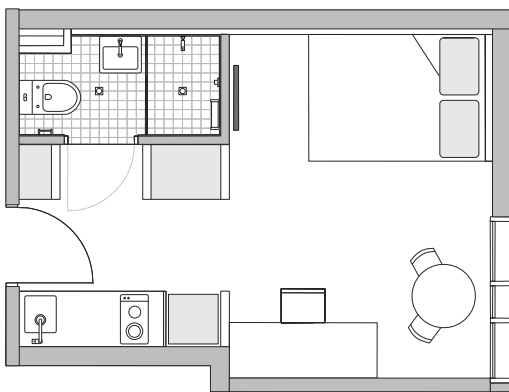

Available on levels 2 to 7