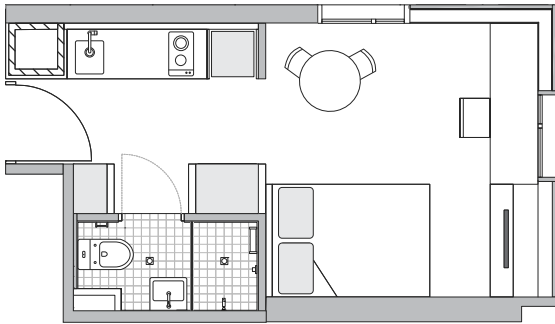

WIFI INCLUDED

AIR CONDITIONING

- Each studio has a private en-suite bathroom and reverse cycle air conditioning
- A well-appointed kitchenette with eating area to allow for self-catering
- Wireless internet is included and is available in all areas of the building

## Sample floor plans

Our **superior studios** are our more spacious mid-range studios located on levels 1 to 7. There are several layouts as shown in the sample floor plans below.

Available on levels 1 to 7

### En-suite bathroom has:

- › Shower
- › Toilet
- › Basin
- › Mirror with storage cabinet
- › Shelving
- › Towel rail
- › Exhaust fan

All images are illustrative only and indicative of Iglu's finishes and features