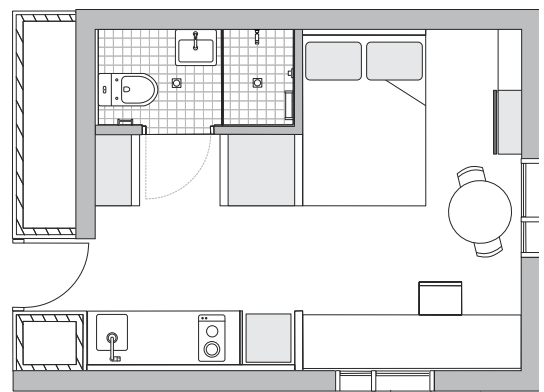

Available on levels 2 to 7

Each superior studio apartment is equipped with:

- › Secure swipe card access
- › High speed wireless broadband
- › Wall-mounted HD television
- › Double bed with underbed storage
- › Table and chairs
- › Private en-suite bathroom
- › Air-conditioning and heating
- › Study desk, chair and lamp
- › Pinboard and bookshelf
- › Built-in wardrobe and full length mirror
- › Kitchenette with microwave/convection oven, 2-burner stovetop, refrigerator, kettle, toaster

En-suite bathroom has:

- › Shower
- › Toilet
- › Basin
- › Mirror with storage cabinet
- › Shelving
- › Towel rail
- › Exhaust fan

All images are illustrative only and indicative of Iglu's finishes and features

Iglu Chatswood. 73 Mary Albert Avenue, CHatswood NSW 2067, Australia
+61 2 8024 8610 chatswood@iglu.com.au

[#livecoolatiglu](https://www.iglu.com.au/chatswood) | [iglu.com.au/chatswood](https://www.iglu.com.au/chatswood)