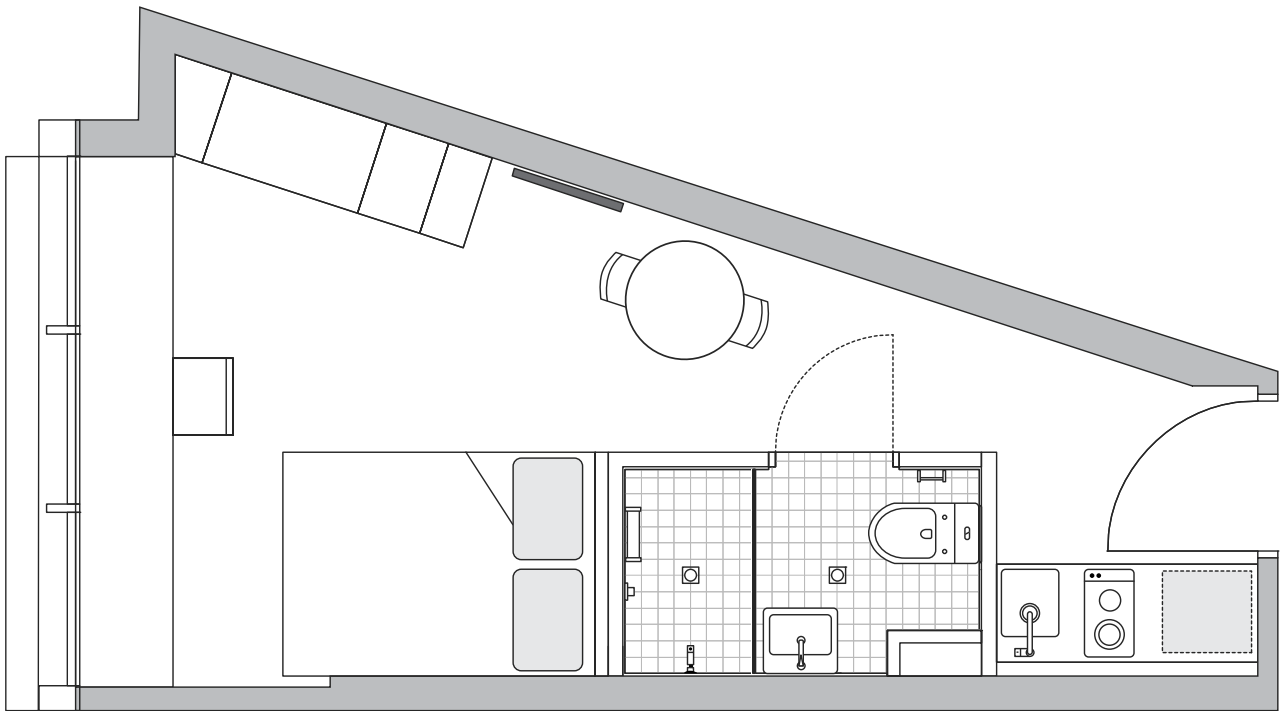

SLEEPS 1-2

PRIVATE BATHROOM

WIFI INCLUDED

AIR CONDITIONING

- Each studio has a private en-suite bathroom and reverse cycle air conditioning
- A well-appointed kitchenette with eating area to allow for self-catering
- Wireless internet is included and is available in all areas of the building

ONE HANDY ALL-INCLUSIVE FEE

Your weekly rent includes all of this plus your water, electricity, gas, access to 24x7 onsite support and lots of cool events.

Sample floor plans

Our **standard studios** are our base studio and they are located on levels 2 to 10

Each standard studio apartment is equipped with:

- › Secure swipe card access
- › High speed wireless broadband
- › Wall-mounted HD television
- › Double bed with underbed storage
- › Table and chairs
- › Private en-suite bathroom
- › Air-conditioning and heating
- › Study desk, chair and lamp
- › Pinboard and bookshelf
- › Built-in wardrobe and full length mirror
- › Kitchenette with microwave/convection oven, 2-burner stovetop, bar fridge, kettle, toaster

En-suite bathroom has:

- › Shower
- › Toilet
- › Basin
- › Mirror with storage cabinet
- › Shelving
- › Towel rail
- › Exhaust fan

All images are illustrative only and indicative of Iglu's finishes and features