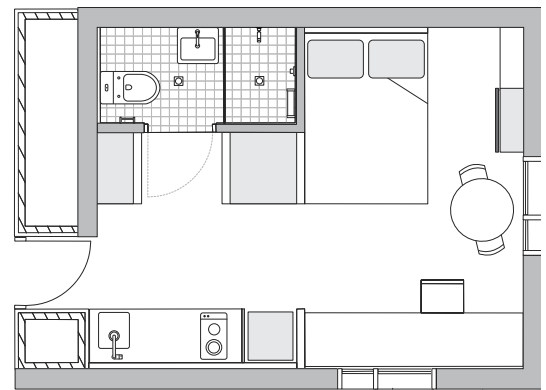

SLEEPS 1-2

PRIVATE BATHROOM

WIFI INCLUDED

AIR CONDITIONING

- Each studio has a private en-suite bathroom and reverse cycle air conditioning
- A well-appointed kitchenette with eating area to allow for self-catering
- Wireless internet is included and is available in all areas of the building

ONE HANDY ALL-INCLUSIVE FEE

Your weekly rent includes all of this plus your water, electricity, gas, access to 24x7 onsite support and lots of cool events.

Sample floor plans

Our **premium studios** are our more spacious studios located on levels 8 to 11, offering great views. There are several layouts as shown in the sample floor plans below.

Available on levels 8 to 11

Available on levels 8 to 10

Available on levels 8 to 10

Available on levels 8 to 10

Each premium studio apartment is equipped with:

- › Secure swipe card access
- › High speed wireless broadband
- › Wall-mounted HD television
- › Double bed with underbed storage
- › Table and chairs
- › Private en-suite bathroom
- › Air-conditioning and heating
- › Study desk, chair and lamp
- › Pinboard and bookshelf
- › Built-in wardrobe and full length mirror
- › Kitchenette with microwave/convection oven, 2-burner stovetop, refrigerator, kettle, toaster

En-suite bathroom has:

- › Shower
- › Toilet
- › Basin
- › Mirror with storage cabinet
- › Shelving
- › Towel rail
- › Exhaust fan

All images are illustrative only and indicative of Iglu's finishes and features