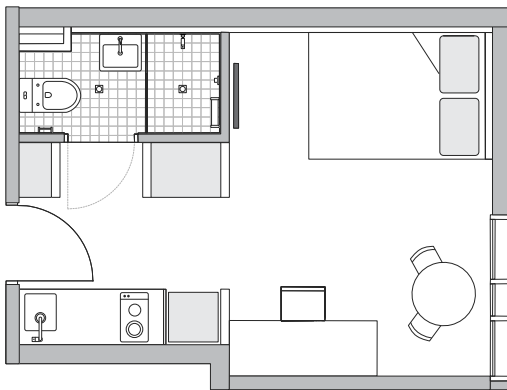

SLEEPS 1-2

PRIVATE BATHROOM

WIFI INCLUDED

AIR CONDITIONING

- Each studio has a private en-suite bathroom and reverse cycle air conditioning
- A well-appointed kitchenette with eating area to allow for self-catering
- Wireless internet is included and is available in all areas of the building

ONE HANDY ALL-INCLUSIVE FEE

Your weekly rent includes all of this plus your water, electricity, gas, access to 24x7 onsite support and lots of cool events.

Sample floor plans

Our **premium studios** are our more spacious studios located on levels 8 to 11, offering great views. There are several layouts as shown in the sample floor plans below.

Available on levels 8 to 11

Available on levels 8 to 10

Available on levels 8 to 10

Available on levels 8 to 10

Each premium studio apartment is equipped with:

- › Secure swipe card access
- › High speed wireless broadband
- › Wall-mounted HD television
- › Double bed with underbed storage
- › Table and chairs
- › Private en-suite bathroom
- › Air-conditioning and heating
- › Study desk, chair and lamp
- › Pinboard and bookshelf
- › Built-in wardrobe and full length mirror
- › Kitchenette with microwave/convection oven, 2-burner stovetop, refrigerator, kettle, toaster

En-suite bathroom has:

- › Shower
- › Toilet
- › Basin
- › Mirror with storage cabinet
- › Shelving
- › Towel rail
- › Exhaust fan

All images are illustrative only and indicative of Iglu's finishes and features