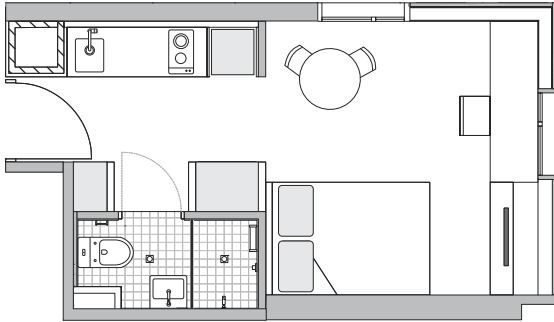

SLEEPS 1-2

PRIVATE BATHROOM

WIFI INCLUDED

AIR CONDITIONING

- Each studio has a private en-suite bathroom and reverse cycle air conditioning
- A well-appointed kitchenette with eating area to allow for self-catering
- Wireless internet is included and is available in all areas of the building

ONE HANDY ALL-INCLUSIVE FEE

Your weekly rent includes all of this plus your water, electricity, gas, access to 24x7 onsite support and lots of cool events.

Sample floor plans

Our **premium studios** are our more spacious studios located on levels 8 to 11, offering great views. There are several layouts as shown in the sample floor plans below.

Available on levels 8 to 11

Available on levels 8 to 10

Available on levels 8 to 10

Available on levels 8 to 10

Each premium studio apartment is equipped with:

- › Secure swipe card access
- › High speed wireless broadband
- › Wall-mounted HD television
- › Double bed with underbed storage
- › Table and chairs
- › Private en-suite bathroom
- › Air-conditioning and heating
- › Study desk, chair and lamp
- › Pinboard and bookshelf
- › Built-in wardrobe and full length mirror
- › Kitchenette with microwave/convection oven, 2-burner stovetop, refrigerator, kettle, toaster

En-suite bathroom has:

- › Shower
- › Toilet
- › Basin
- › Mirror with storage cabinet
- › Shelving
- › Towel rail
- › Exhaust fan

All images are illustrative only and indicative of Iglu's finishes and features