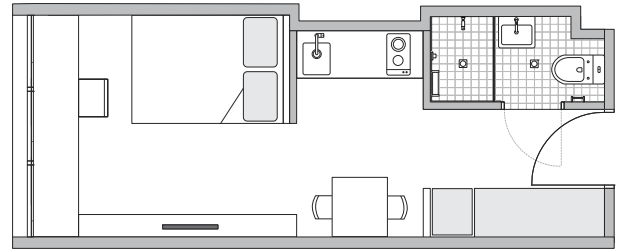

SLEEPS 1-2

PRIVATE BATHROOM

WIFI INCLUDED

AIR CONDITIONING

- Each studio has a private en-suite bathroom and reverse cycle air conditioning
- A well-appointed kitchenette with eating area to allow for self-catering
- Wireless internet is included and is available in all areas of the building

ONE HANDY ALL-INCLUSIVE FEE

Your weekly rent includes all of this plus your water, electricity, gas, access to 24x7 onsite support and lots of cool events.

Sample floor plans

Our **premium studios** are our more spacious studios located on levels 8 to 11, offering great views. There are several layouts as shown in the sample floor plans below.

Available on levels 8 to 11

Available on levels 8 to 10

Available on levels 8 to 10

Available on levels 8 to 10

Each premium studio apartment is equipped with:

- › Secure swipe card access
- › High speed wireless broadband
- › Wall-mounted HD television
- › Double bed with underbed storage
- › Table and chairs
- › Private en-suite bathroom
- › Air-conditioning and heating
- › Study desk, chair and lamp
- › Pinboard and bookshelf
- › Built-in wardrobe and full length mirror
- › Kitchenette with microwave/convection oven, 2-burner stovetop, refrigerator, kettle, toaster

En-suite bathroom has:

- › Shower
- › Toilet
- › Basin
- › Mirror with storage cabinet
- › Shelving
- › Towel rail
- › Exhaust fan

All images are illustrative only and indicative of Iglu's finishes and features