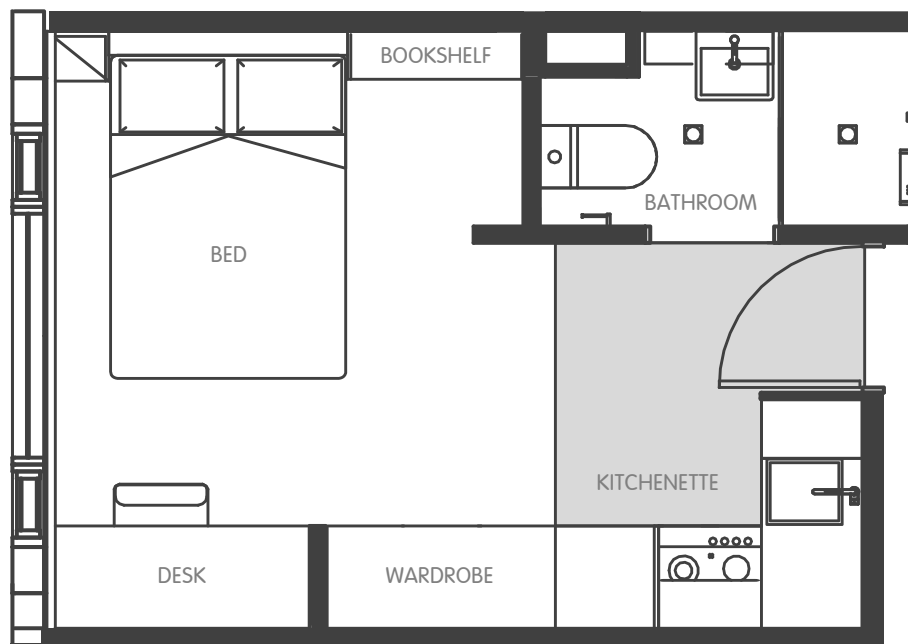

AIR CONDITIONING

- Each studio has a private en-suite bathroom and reverse cycle air conditioning
- A well-appointed kitchenette with eating area to allow for self-catering
- Unlimited high speed wireless Internet included and available in all areas of the building

ONE HANDY ALL-INCLUSIVE FEE

Your weekly rent includes all of this plus your water, electricity, gas, access to 24x7 onsite support and lots of cool events.

Sample floor plans

Choose from the following studio apartments at Iglu Brisbane City:

- › **Standard studio** – our base studios located on levels 2 to 17
- › **Premium studio** – are our upper-level studios and are located on levels 18 to 22

Each studio apartment is equipped with:

- › Secure swipe card access
- › High speed wireless broadband
- › SMART television
- › Double bed with under-bed storage
- › Private bathroom
- › Air-conditioning and heating
- › Study desk, chair and lamp
- › Pinboard and bookshelf
- › Built-in wardrobe and full length mirror
- › Kitchenette with microwave/convection oven, 2-burner stovetop, refrigerator, kettle, toaster

En-suite bathroom has:

- › Shower
- › Toilet
- › Basin
- › Mirror
- › Shelving
- › Towel rail
- › Exhaust fan
- › Storage cabinet

All images are illustrative only and indicative of Iglu's finishes and features