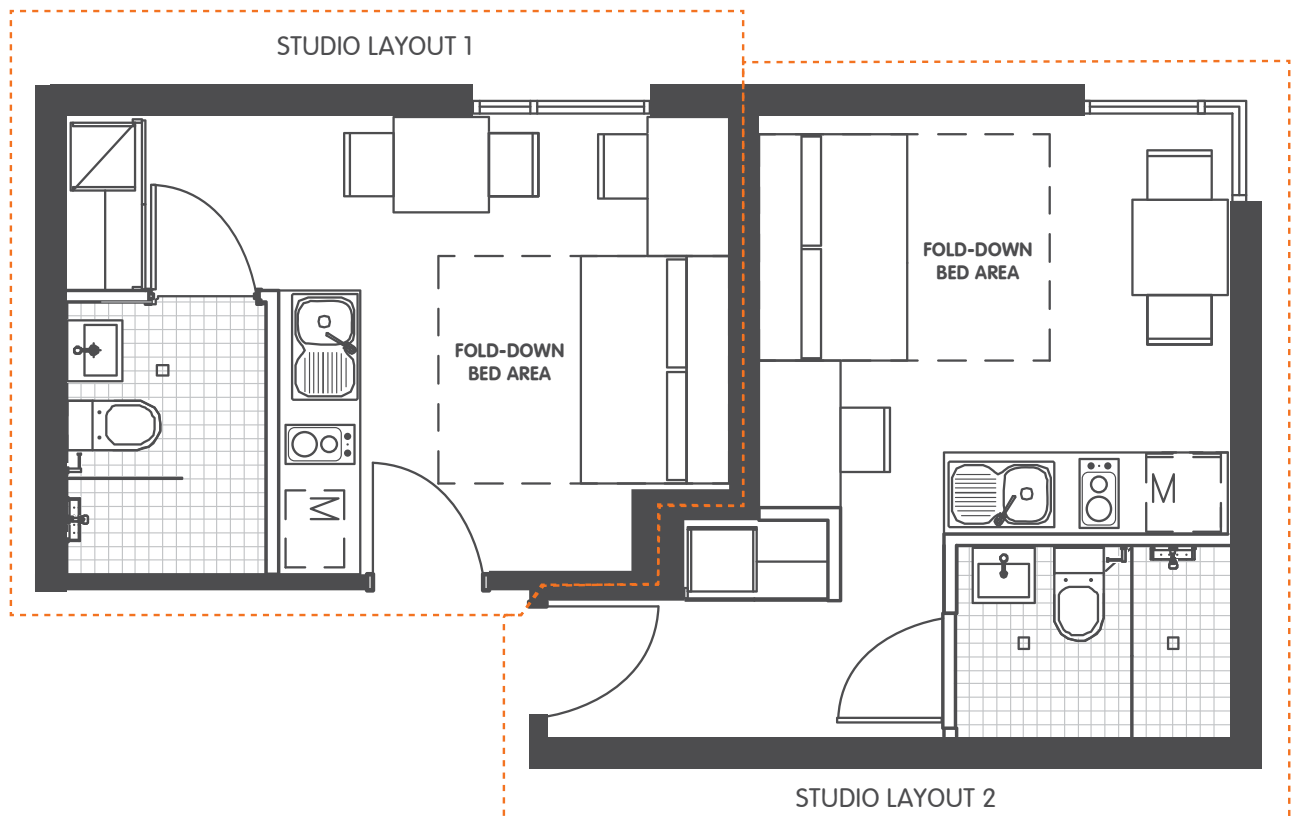

Sample floor plans

All studio apartments at Iglu Central are equipped with:

- › Secure swipe card access
- › High speed wireless broadband
- › Wall-mounted HD television
- › Fold-down double bed
- › Dining table and chairs
- › Private en-suite bathroom
- › Air-conditioning and heating
- › Study desk, chair and lamp
- › Pinboard and bookshelf
- › Built-in wardrobe and full length mirror
- › Kitchenette with microwave/convection oven, 2-burner stovetop, refrigerator, kettle, toaster

En-suite bathroom has:

- › Shower
- › Toilet
- › Basin
- › Mirror with storage cabinet
- › Shelving
- › Towel rail
- › Exhaust fan

All images are illustrative only and indicative of Iglu's finishes and features

Iglu Central. 1 Regent Street, Chippendale NSW 2008, Australia

+61 2 8024 8600 central@iglu.com.au

#livecoolatiglu | iglu.com.au/central