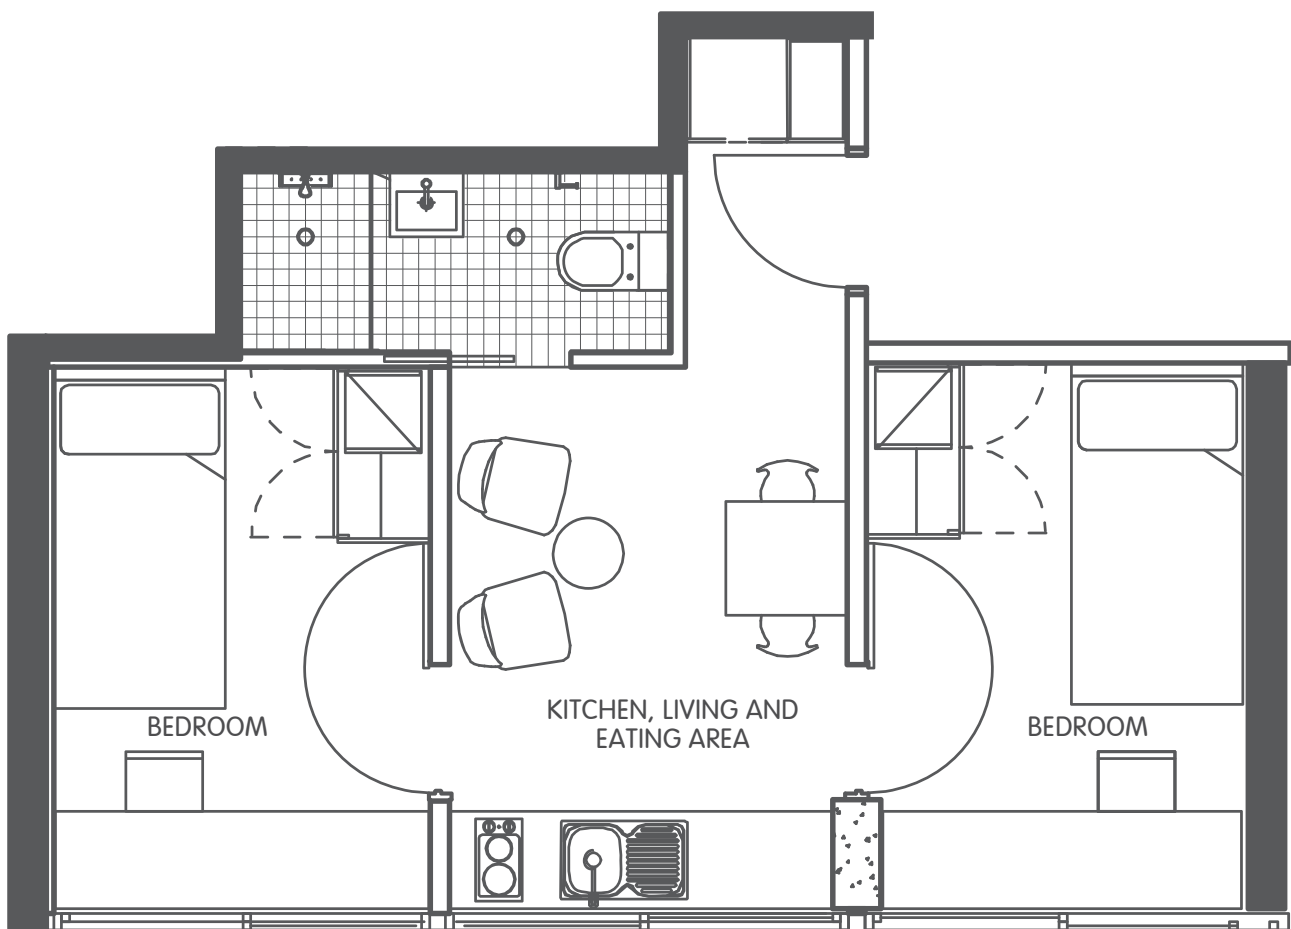

Sample floor plan

Apartment features

- › HD flat-screen television
- › Air-conditioning / heating
- › Lounge and eating area
- › Shared bathroom
- › Kitchen with:
  - microwave and stovetop
  - refrigerator and freezer
  - kettle and toaster

Room features

- › Secure swipe card access
- › Air-conditioning / heating
- › King single bed with under-bed storage
- › Study desk, chair, lamp and pin-board
- › Bookshelf and storage
- › Built-in wardrobe
- › Full length mirror

Shared bathroom features

- › Shower
- › Toilet
- › Basin
- › Mirror
- › Storage cabinet
- › Shelving
- › Towel rail
- › Exhaust fan

All images are illustrative only and indicative of Iglu's finishes and features

Iglu Central. 1 Regent Street, Chippendale NSW 2008, Australia
☎ +61 2 8024 8600 ✉ central@iglu.com.au

#livecoolatiglu | iglu.com.au/central